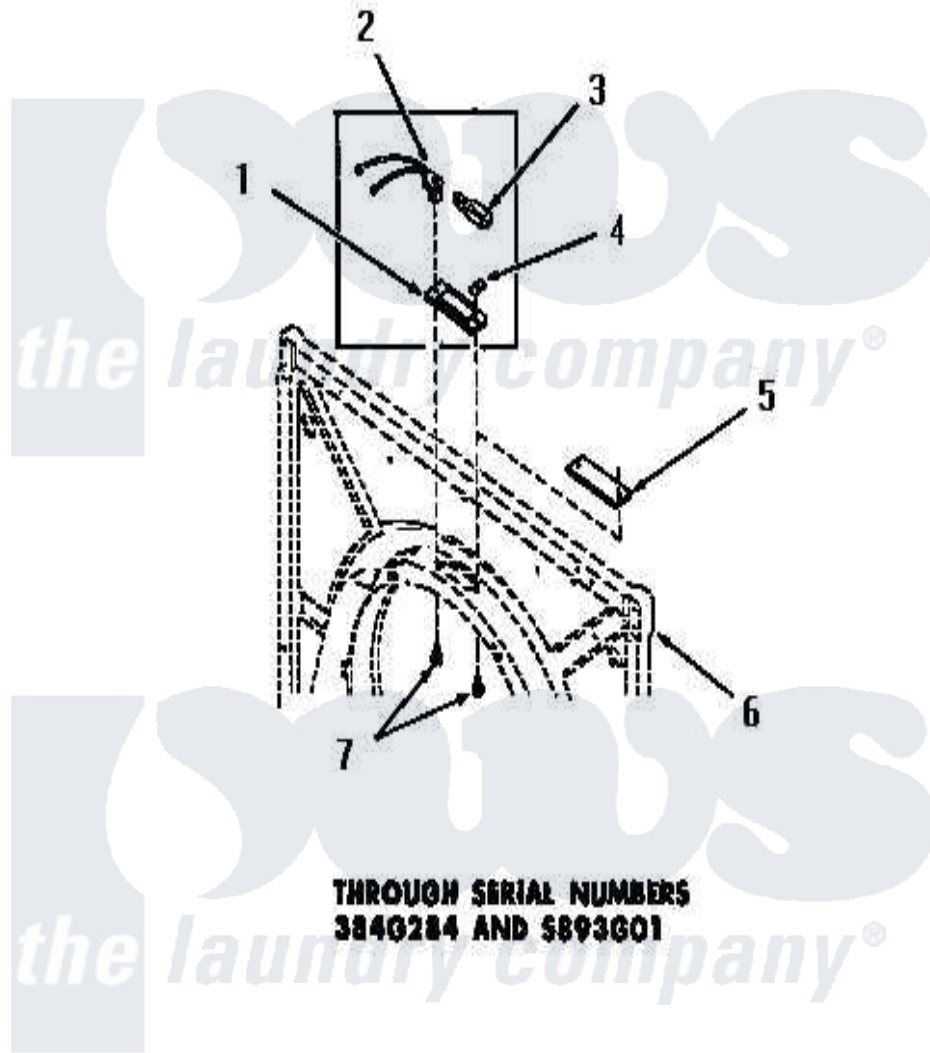

Amana DG1030 11 - DRUM LIGHT & COVER PLATE

Amana [Residential Amana DG1030 Washer Parts](#) Parts Diagram 11 - DRUM LIGHT & COVER PLATE
 Click on the part number to view part

Item	Original Part Number	Replaced By	Status	Part Description
1	51070			Lens, Drum Light
2	Y51887		Not Available	BULB RECEPTACLE
3	21608	A3167501		Lamp Oven, Int.
4	Y51788		Not Available	SPEED NUT
5	53911		Not Available	COVER PLATE
6	Y00000000		Not Available	SEE NOTE FRONT FRAME AND AIR SHROUD
7	51784		Not Available	SCREW, 10B-16 X 1/2 HEX