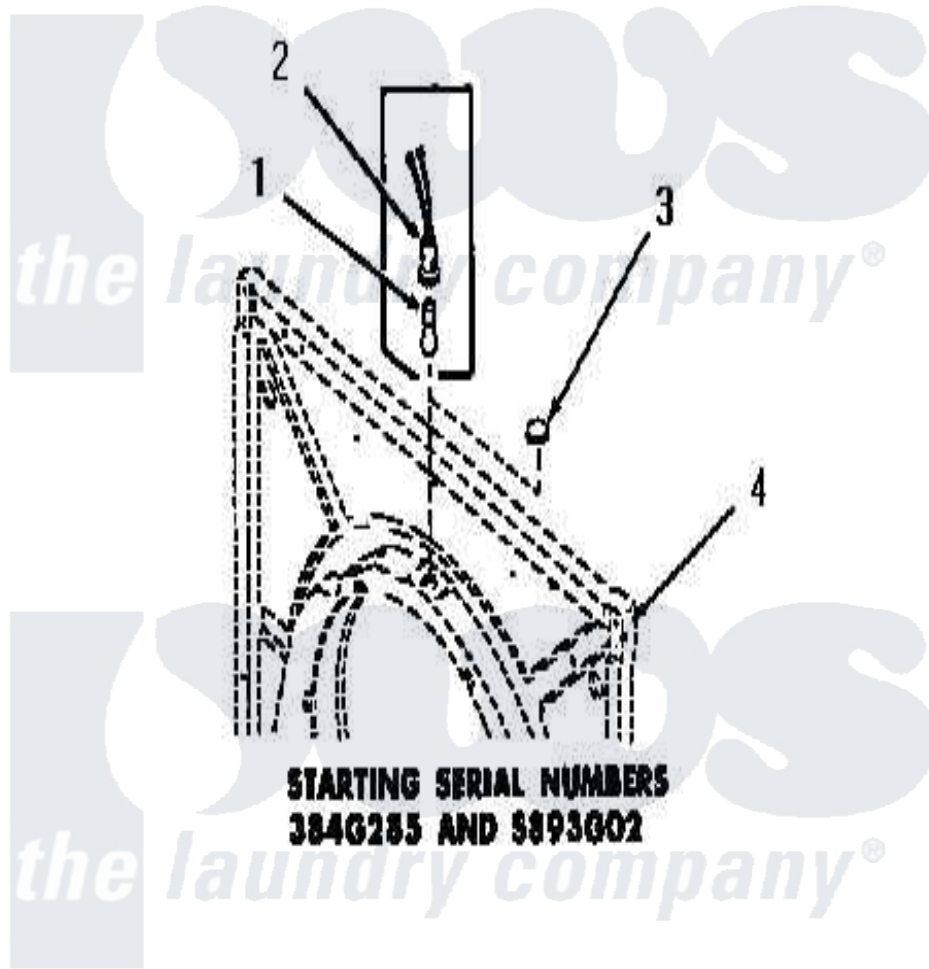

# Amana DG1030 12 - DRUM LIGHT & COVER PLATE

[Amana Residential Amana DG1030 Washer Parts](#) Parts Diagram 12 - DRUM LIGHT & COVER PLATE  
 Click on the part number to view part

Item	Original Part Number	Replaced By	Status	Part Description
1	Y54608	<a href="#">31001575</a>		Bulb, Cylinder Light
2	Y0054609	<a href="#">M0270519</a>		Washer
3	54610		Not Available	PLUG BUTTON
4	Y00000000		Not Available	SEE NOTE FRONT FRAME AND AIR SHROUD