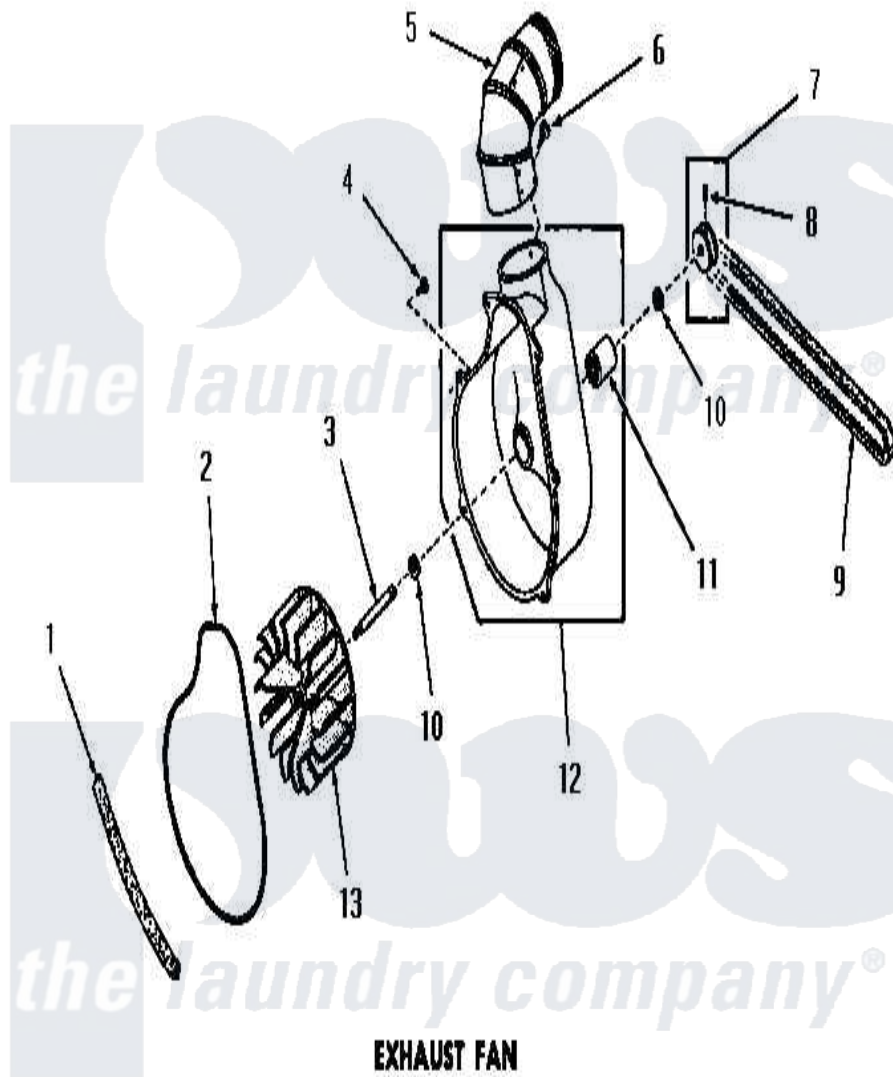

# Amana DG1030 13 - EXHAUST FAN

Amana [Residential Amana DG1030 Washer Parts](#) Parts Diagram 13 - EXHAUST FAN  
 Click on the part number to view part

Item	Original Part Number	Replaced By	Status	Part Description
1	<a href="#">51790</a>			Seal
2	<a href="#">51791</a>			Gasket, Housing
3	53519		Not Available	EXHAUST FAN SHAFT
4	51784		Not Available	SCREW, 10B-16 X 1/2 HEX
5	Y0052707	<a href="#">31986601B</a>		Switch, Rocker
6	23222	<a href="#">3177991</a>		Screw
7	53521		Not Available	ASSY, PULLEY
8	<a href="#">02771</a>			Screw, 1/4-20 x 3/8 Hex S
9	<a href="#">51994</a>			Belt
10	<a href="#">52549</a>			Washer, 501 ID X3/4 Odx
11	51991		Not Available	BEARING
12	51946		Not Available	HOUSING, BLOWER
13	90585		Not Available	IMPELLER