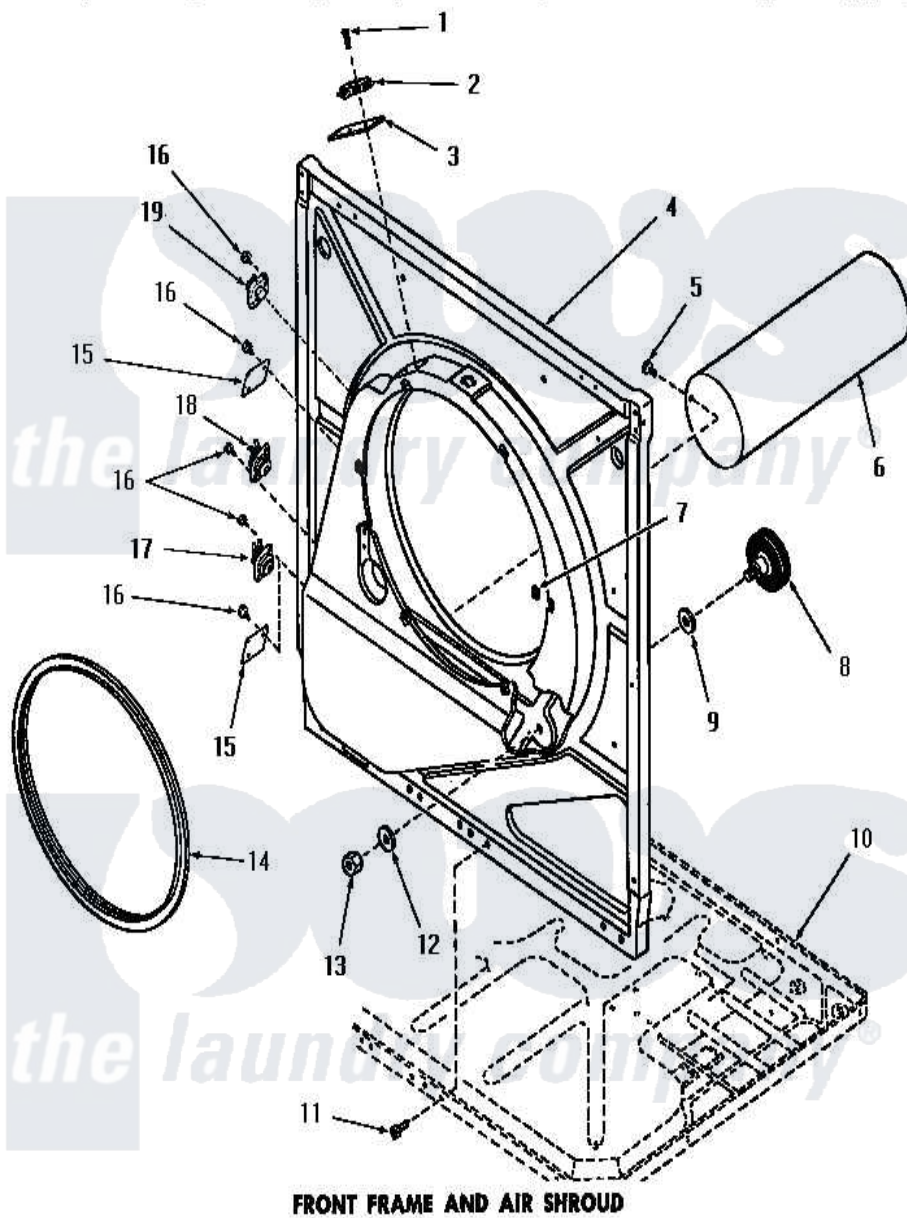

# Amana DG1030 14 - FRONT FRAME & AIR SHROUD

**FRONT FRAME AND AIR SHROUD**

[Amana Residential Amana DG1030 Washer Parts](#) Parts Diagram 14 - FRONT FRAME & AIR SHROUD  
 Click on the part number to view part

Item	Original Part Number	Replaced By	Status	Part Description
1	<a href="#">51783</a>			Screw, 6b-20 X 7/8 HeX
2	Y51143		Not Available	SWITCH
3	<a href="#">52112</a>			Insulation
4	51850		Not Available	FRONT FRAME AND AIR SHROUD
5	52150	<a href="#">489464</a>		Screw
6	51821		Not Available	EXHAUST DUCT
7	52865		Not Available	SPEED NUT
8	53555	<a href="#">56285</a>		Roller Cylinder
9	<a href="#">52123</a>			Washer
10	Y00000000		Not Available	SEE NOTE FRAME BASE
11	51784		Not Available	SCREW, 10B-16 X 1/2 HEX
12	<a href="#">52122</a>			Washer
13	52124		Not Available	NUT
14	51798		Not Available	GASKET
15	52550		Not Available	COVER PLATE
16	23222	<a href="#">3177991</a>		Screw