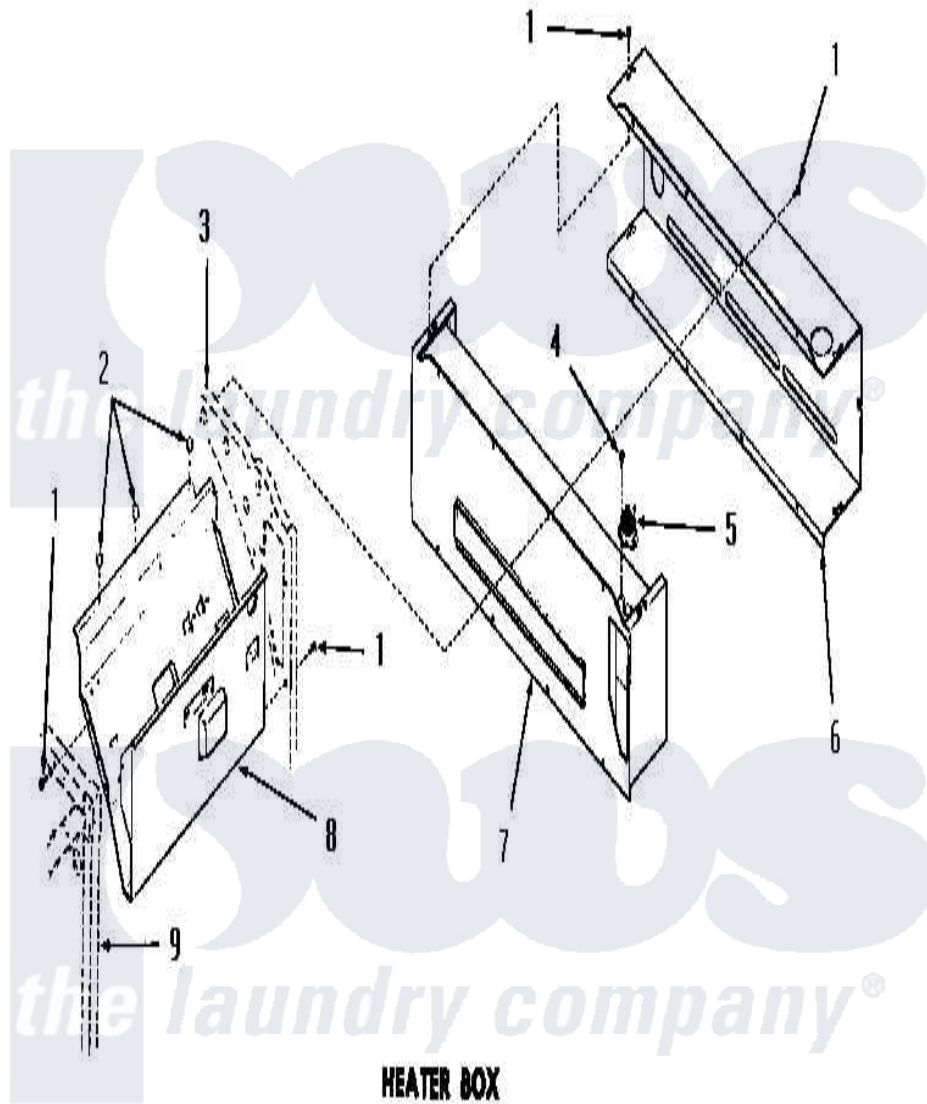

Amana DG1030 15 - HEATER BOX

HEATER BOX (Gas Models)

[Amana Residential Amana DG1030 Washer Parts](#) Parts Diagram 15 - HEATER BOX
Click on the part number to view part

Item	Original Part Number	Replaced By	Status	Part Description
1	51784		Not Available	SCREW,10B-16 X 1/2 HEX
2	52552		Not Available	BUMPER, OVEN DOOR
3	Y00000000		Not Available	SEE NOTE REAR FRAME
4	23222	3177991		Screw
5	51185		Not Available	THERMOSTAT,HEATER BOX
6	Y51862		Not Available	HEATER BOX
7	54717		Not Available	ASSY,HEATER BOX
8	Y52584		Not Available	BURNER SHIELD
9	Y00000000		Not Available	SEE NOTE FRONT FRAME AND AIR SHROUD