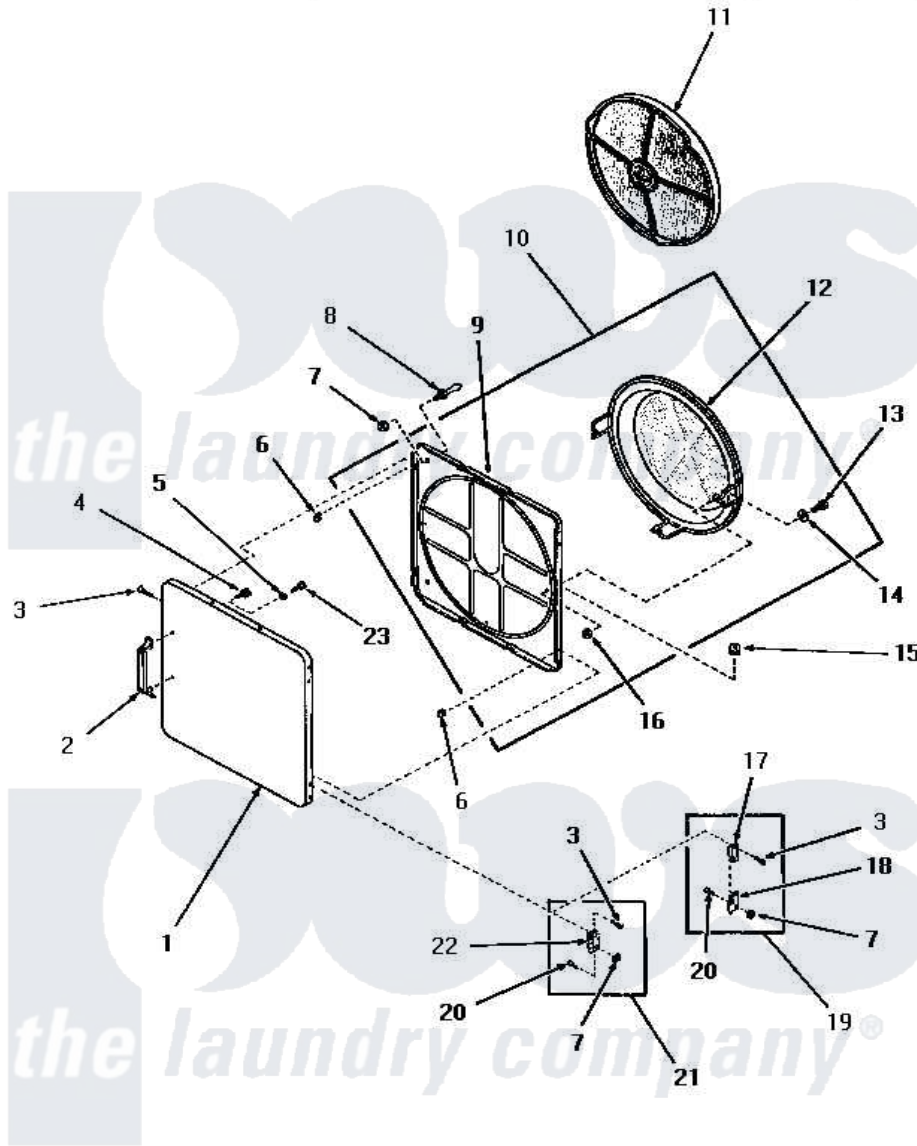

# Amana DG1030 16 - LOADING DOOR

## LOADING DOOR (Through Serial Nos. 31V9368 and 566Y580)

Amana [Residential Amana DG1030 Washer Parts](#) Parts Diagram 16 - LOADING DOOR

[Click on the part number to view part](#)

Item	Original Part Number	Replaced By	Status	Part Description
1	52489W		Not Available	OUTER DOOR PANEL, WHITE
"	52489H		Not Available	OUTER DOOR PANEL, HARVEST GOLD
"	52489C		Not Available	OUTER DOOR PANEL, COPPERTONE
"	52489A		Not Available	OUTER DOOR PANEL, AVOCADO
2	54068	<a href="#">61925</a>		Pull Door Commercial Black
3	52864	<a href="#">500226</a>		Screw, 8b-16 x 5/8 Tap
4	52150	<a href="#">489464</a>		Screw
5	Y20278		Not Available	LOCKWASHER
6	52865		Not Available	SPEED NUT
7	51236	<a href="#">488130</a>		Nut
8	<a href="#">51992</a>			Strike, Door
9	54730		Not Available	INNER DOOR PANEL
10	54738		Not Available	ASSY,HOUSING & PANEL
11	53002		Not Available	NO LONGER AVAILABLE

12	54731	<a href="#">54-731</a>		Bake Element
13	24688		Not Available	CAP SCREW
14	Q6275		Not Available	WASHER
15	<a href="#">51858</a>			Grommet
16	52566	<a href="#">27001225</a>		Nut, Jam Mid Lock 1/4-20
17	Y0053944	<a href="#">D7772202</a>		Air Duct. Bottom
18	Y0053945	<a href="#">D7772101</a>		Shield-Light
19	Y00000000		Not Available	SEE NOTE MODELS DG3350, DG3300, DG3250 AND DG3240
20	<a href="#">22649</a>			Screw, 8-32 X 13/32 FI
21	Y00000000		Not Available	SEE NOTE ALL OTHER MODELS
22	<a href="#">70014</a>			Hinge
23	22024	<a href="#">20001169</a>		22024 24