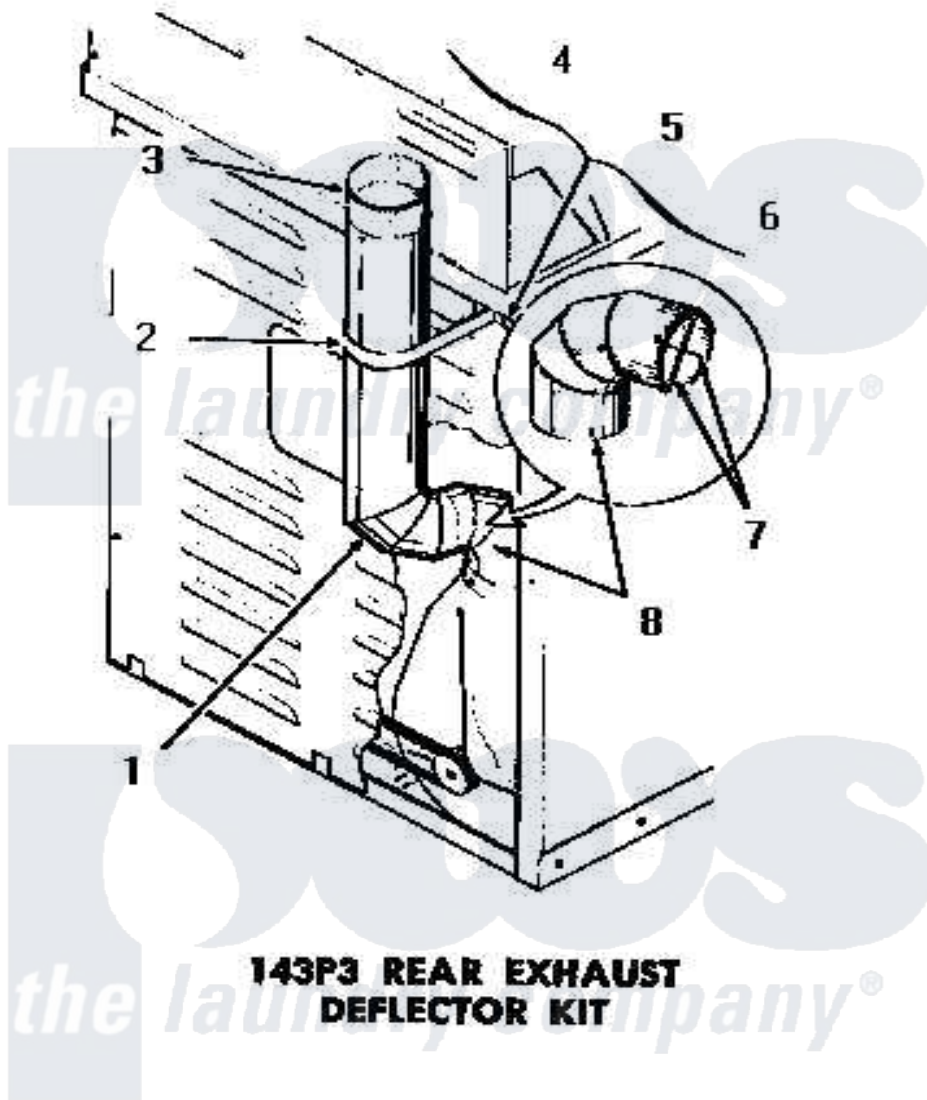

# Amana DG1031 02 - 143P3 REAR EXHAUST DEFLECTOR KIT

**143P3 REAR EXHAUST DEFLECTOR KIT**

Amana [Residential Amana DG1031 Washer Parts](#) Parts Diagram 02 - 143P3 REAR EXHAUST DEFLECTOR KIT  
 Click on the part number to view part

Item	Original Part Number	Replaced By	Status	Part Description
1	51917		Not Available	ELBOW
2	52127		Not Available	SUPPORT BRACKET
3	Y52129		Not Available	EXHAUST PIPE, 4" X 18"
4	<a href="#">20267</a>			Screw, 10-24 X 3/8 Round
5	<a href="#">03815</a>			Lockwasher, No.10 Ext Shk
6	03673		Not Available	NUT
7	Y00000000		Not Available	SEE NOTE CUT AND REMOVE WIRE GUARDS
8	Y00000000		Not Available	SEE NOTE DRYER EXHAUST ELBOW -- (SUPPLIED WITH DRYER)
NI	143P3		Not Available	REAR EXHAUST DEFLECTOR KIT