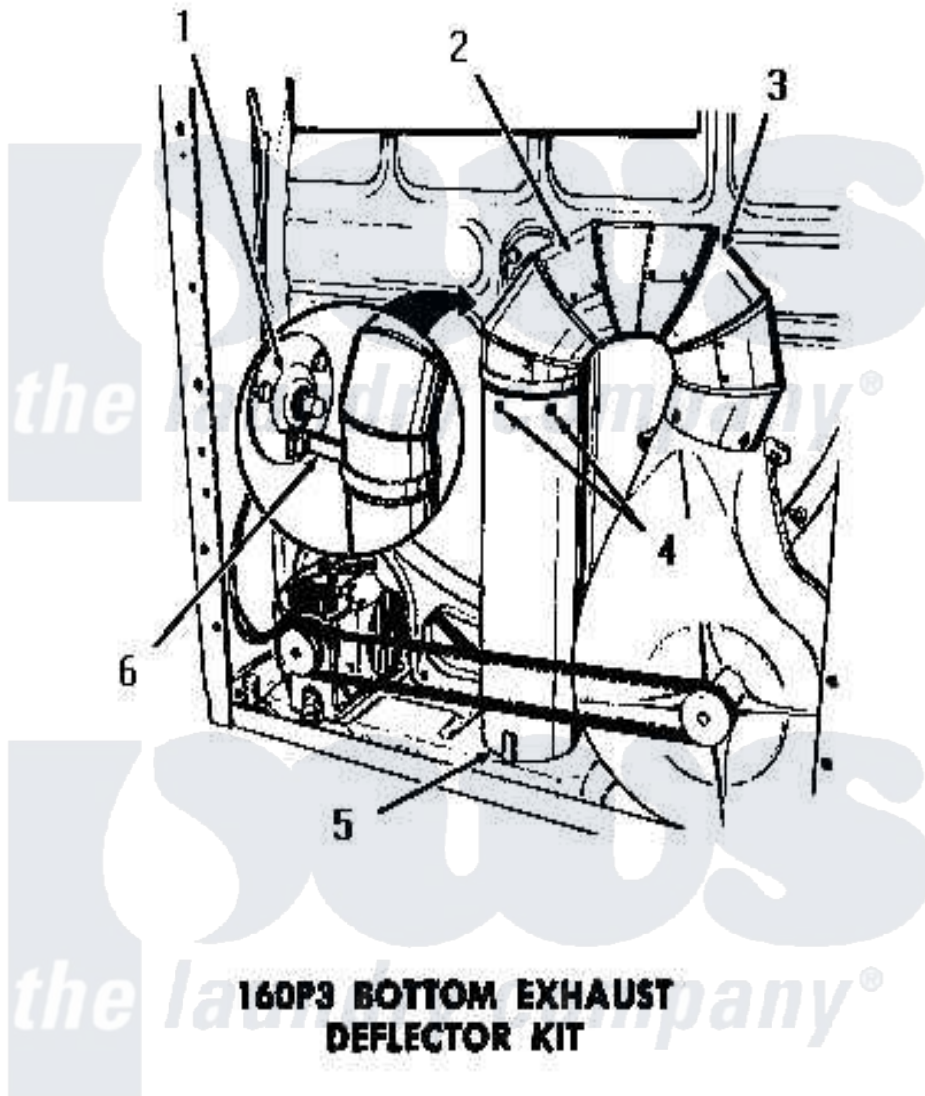

# Amana DG1031 04 - 160P3 BOTTOM EXHAUST DEFLECTOR KIT

**160P3 BOTTOM EXHAUST DEFLECTOR KIT**

[Amana Residential Amana DG1031 Washer Parts](#) Parts Diagram 04 - 160P3 BOTTOM EXHAUST DEFLECTOR KIT  
 Click on the part number to view part

Item	Original Part Number	Replaced By	Status	Part Description
1	Y00000000		Not Available	SEE NOTE BEARING RETAINER
2	52699		Not Available	SHORT 90 DEGREES ELBOW
3	Y00000000		Not Available	SEE NOTE DRYER EXHAUST ELBOW -- (SUPPLIED WITH DRYER)
4	23222	<a href="#">3177991</a>		Screw
5	52698		Not Available	EXHAUST TUBE
6	0052775	<a href="#">0057344</a>		Suptop Burner
NI	160P3		Not Available	BOTTOM EXHAUST DEFLECTOR KIT