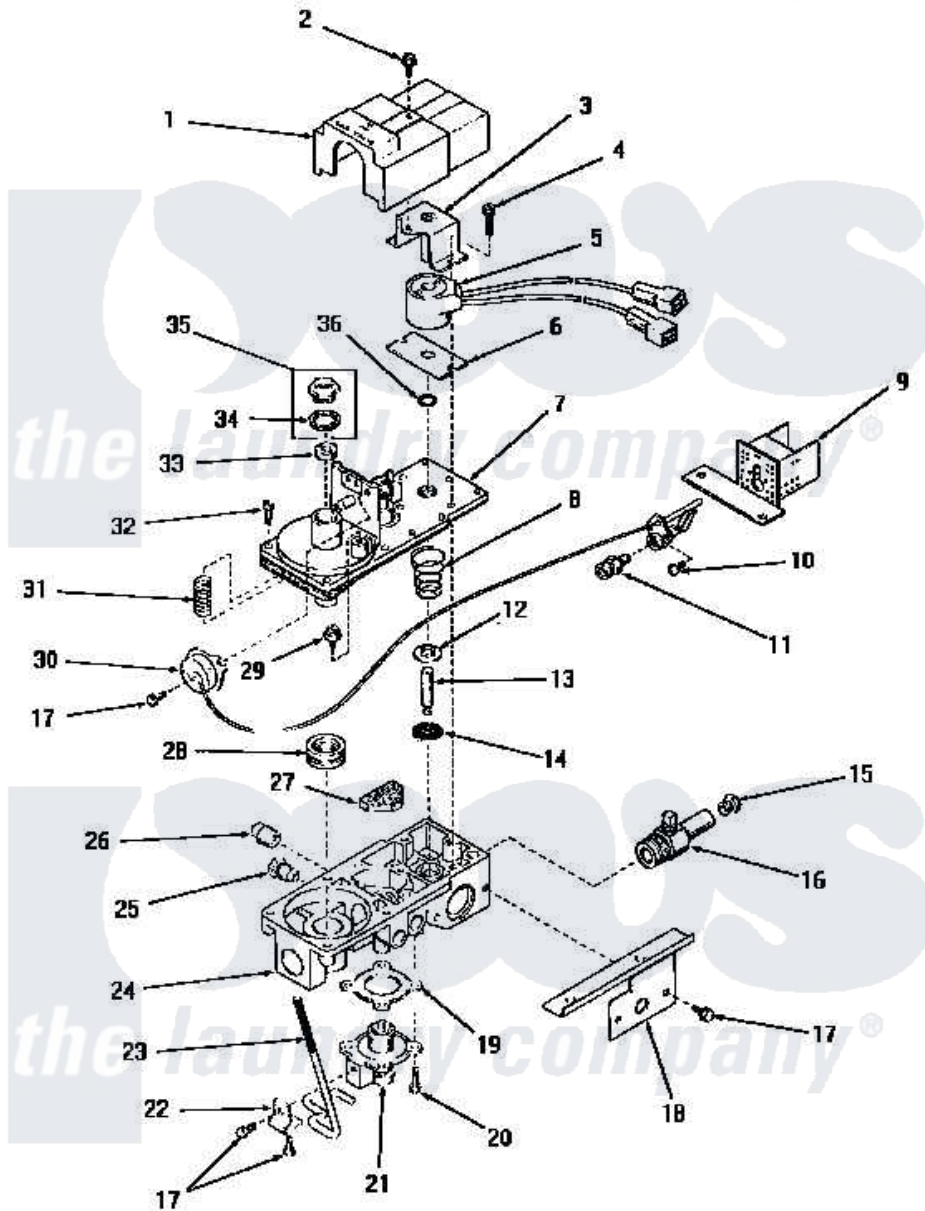

# Amana DG1031 06 - 53377 GAS VALVE (NAT./ MIXED GAS)

Amana [Residential Amana DG1031 Washer Parts](#) Parts Diagram 06 - 53377 GAS VALVE (NAT./ MIXED GAS)  
 Click on the part number to view part

Item	Original Part Number	Replaced By	Status	Part Description
1	53377S		Not Available	VALVE HOUSING
2	53379B		Not Available	HEX HEAD SCREW
3	53377B		Not Available	PLUNGER GUIDE AND BRACKET
4	53379C		Not Available	HEX HEAD SCREW
5	53377A		Not Available	COIL,BURNER
6	53377C		Not Available	PLATE
7	53377K		Not Available	VALVE COVER AND GASKET
8	53377Y		Not Available	VALVE SPRING
9	53377F		Not Available	PILOT SHIELD
10	53379F		Not Available	ROUND HEAD SCREW
11	<a href="#">53387</a>			Orifice, NG
12	53377L		Not Available	STIFFENER
13	53377M		Not Available	PLUNGER SHAFT
14	53377N		Not Available	PLUNGER SEAT
15	51209		Not Available	ORIFICE,NG

16	53377W	Not Available	BURNER ORIFICE ADAPTER
17	53379D	Not Available	HEX HEAD SCREW
18	53377Q	Not Available	MOUNTING BRACKET
19	53377H	Not Available	GASKET
20	53379E	Not Available	HEX HEAD SCREW
21	53377G	Not Available	RESET VALVE
22	53377U	Not Available	CLAMP
23	53377J	Not Available	RESET LEVER
24	53377P	Not Available	VALVE BODY
25	53377V	Not Available	SCREW, COMPRESSION
26	<a href="#">20247</a>		Plug, Pipe
27	53377T	Not Available	FILTER
28	52966R	Not Available	REGULATOR SEAT
29	53377Z	Not Available	HEX HEAD SCREW
30	53377E	Not Available	BURNER, PILOT
31	53377X	Not Available	REGULATOR SPRING
32	53379E	Not Available	HEX HEAD SCREW
33	52966M	Not Available	REGULATOR SCREW
34	52966L	Not Available	GASKET
35	53558	Not Available	SCREW, VENT
36	53377D	Not Available	O-RING
NI	53377	Not Available	VALVE, GAS