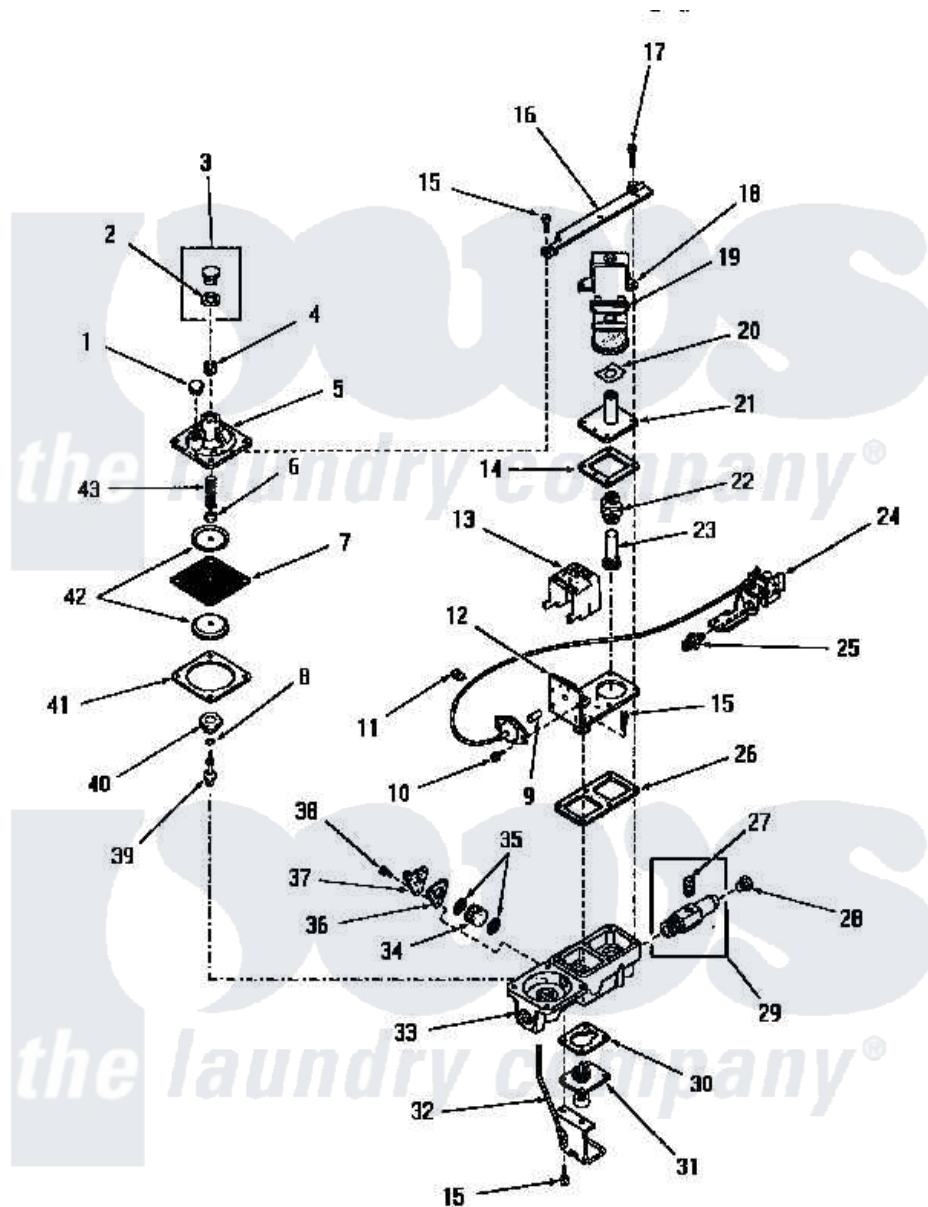

# Amana DG1031 07 - 54488 GAS VALVE (NAT / MIXED GAS)

Amana [Residential Amana DG1031 Washer Parts](#) Parts Diagram 07 - 54488 GAS VALVE (NAT / MIXED GAS)  
 Click on the part number to view part

Item	Original Part Number	Replaced By	Status	Part Description
1	54477		Not Available	CAP,VENT
2	0054474		Not Available	USE D7425607
3	Y0054476	<a href="#">D7431921Q</a>		Gasket
4	54486C		Not Available	REGULATOR SCREW
5	51402Q		Not Available	REGULATOR COVER
6	51402V		Not Available	NUT
7	51402X		Not Available	DIAPHRAGM
8	51402Y		Not Available	GASKET
9	54486Z		Not Available	ACTUATING PIN
10	54486K		Not Available	SCREW
11	54486N		Not Available	CLAMP
12	54486D		Not Available	PILOT VALVE LATCH AND PLATE
13	54486G		Not Available	LATCH COVER
14	54486T		Not Available	GASKET
15	54486J		Not Available	SCREW
16	54485		Not Available	MOUNTING BRACKET

17	54486L	Not Available	SCREW
18	54486F	Not Available	COIL HOLD-DOWN BRACKET
19	54486A	Not Available	COIL,BURNER
20	51402G	Not Available	LEAF SPRING
21	54486U	Not Available	PLUNGER GUIDE
22	51999E	Not Available	SPRING
23	54486M	Not Available	PLUNGER
24	54484	Not Available	PILOT BURNER
25	54473	Not Available	ORIFICE,PILOT
26	54486R	Not Available	GASKET
27	<a href="#">20247</a>		Plug, Pipe
28	51209	Not Available	ORIFICE,NG
29	0054480	Not Available	NET-PAN,DRAIN
30	54486S	Not Available	GASKET
31	54486Q	Not Available	RESET VALVE
32	54486E	Not Available	RESET LEVER AND BRACKET
33	54486B	Not Available	VALVE BODY
34	54486Y	Not Available	FILTER
35	54486X	Not Available	FILTER SCREEN
36	54486W	Not Available	GASKET
37	54486P	Not Available	OUTLET
38	54486H	Not Available	SCREW
39	51402AB	Not Available	REGULATOR PIN
40	51402AA	Not Available	REGULATOR PIN SEAT
41	51402Z	Not Available	GASKET
42	51402W	Not Available	DIAPHRAGM PLATE
43	51402U	Not Available	REGULATOR SPRING
NI	54488	Not Available	GAS VALVE