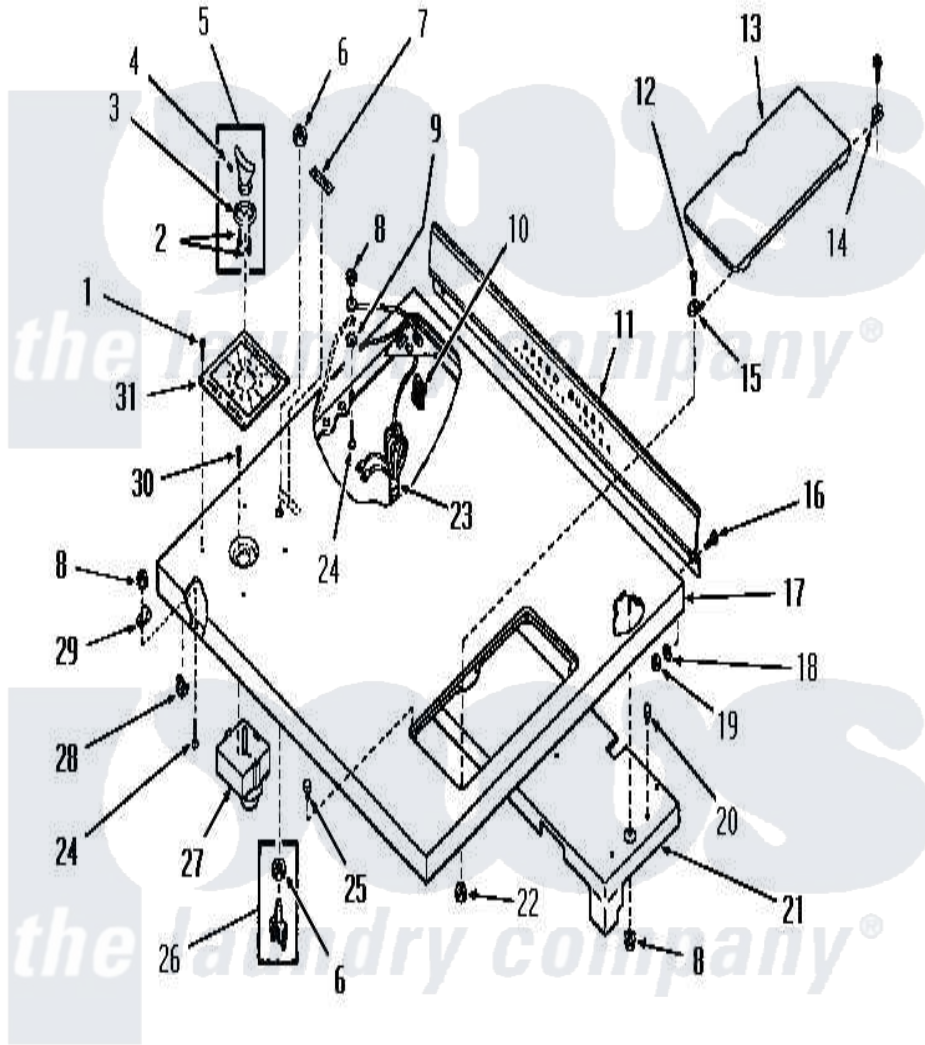

Amana DG1031 08 - CABINET TOP & CONTROL PANEL

Amana [Residential Amana DG1031 Washer Parts](#) Parts Diagram 08 - CABINET TOP & CONTROL PANEL
 Click on the part number to view part

Item	Original Part Number	Replaced By	Status	Part Description
"	NOTE:		Not Available	HOUSING AND PANEL ASSEMBLY WILL BE SUPPLIED WHENEVER 52963GR LINT SCREEN HOUSING OR 53058GR INNER DOOR PANEL IS ORDERED
1	51778			Screw, 8b-18 X 1/2 RD H
2	Y02787		Not Available	SCREW, 6-32 X 1/4 RD HDxREPLACE
3	22450		Not Available	TIMER DIAL
4	20310		Not Available	SCREW, 8-32 X 1/4 HEX S
5	22478		Not Available	TIMER KNOB ASSEMBLY
6	52947			Nut, Hex 15/32-32
7	53738		Not Available	STICKER, PUSH-TO-START
8	51236	488130		Nut
9	Y20278		Not Available	LOCKWASHER
10	21903	211881		Grommet, Cord Part Not Used- Gas Models Only

11	0054560		Not Available	USE D7755902
12	03630		Not Available	SCREW,6-32 X 3/8 ROUND
13	52660W		Not Available	ACCESS DOOR, WHITE
14	51351			Hinge, Rear
15	51350			Hinge, Front
16	20747	500824		Screw, 1/4-20 Unc Hex
17	53733W		Not Available	CABINET TOP, WHITE
18	02431			Lockwasher, 1/4 Ext Shk
19	20275	27001225		Nut, Jam Mid Lock 1/4-20
20	51355	51-355		5500w/240v, 13-23/32, Low Watt
21	52614		Not Available	TOP BAFFLE ASSEMBLY
22	22678			Nut, Nylon
23	51508		Not Available	POWER CORD
24	22649			Screw, 8-32 X 13/32 FI
25	53445			Bumper
26	53768	55882P		Assembly- Switch
27	52594		Not Available	TIMER
28	23007		Not Available	CAGED NUT
29	Y0052551		Not Available	BACKER, DOOR
30	70212			Screw, 8-32 X 5/32 RD H
31	52557		Not Available	CONTROL PLATE