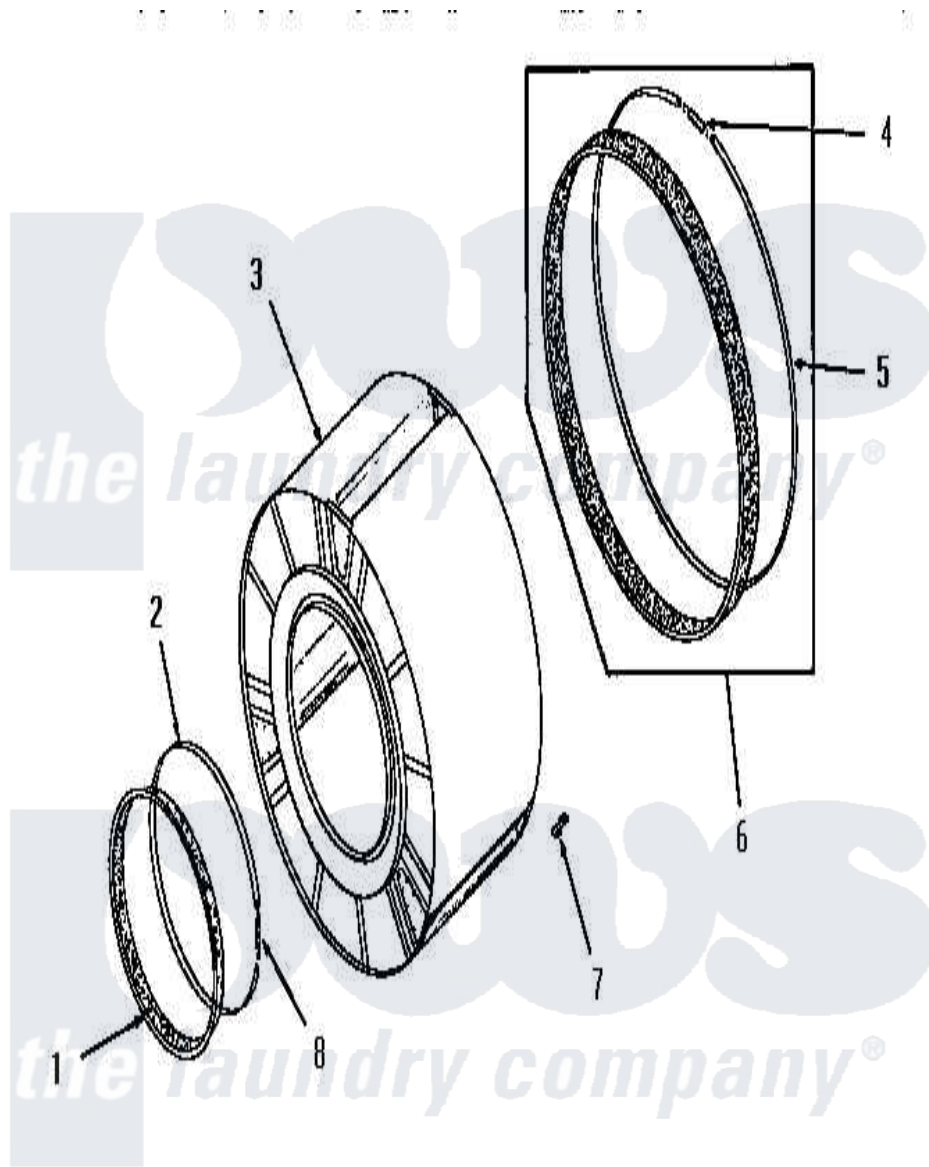

Amana DG1031 09 - CLOTHES DRUM

CLOTHES DRUM

Amana [Residential Amana DG1031 Washer Parts](#) Parts Diagram 09 - CLOTHES DRUM
 Click on the part number to view part

Item	Original Part Number	Replaced By	Status	Part Description
1	51881			Seal, Front
2	50169			Strap, Retainer
3	53137	53137ENG		50/50 Solder
4	52310			Spring
5	50781			Strap, Seal
6	51883A			Assembly, Seal
7	51201		Not Available	CLIP
8	50168			Spring