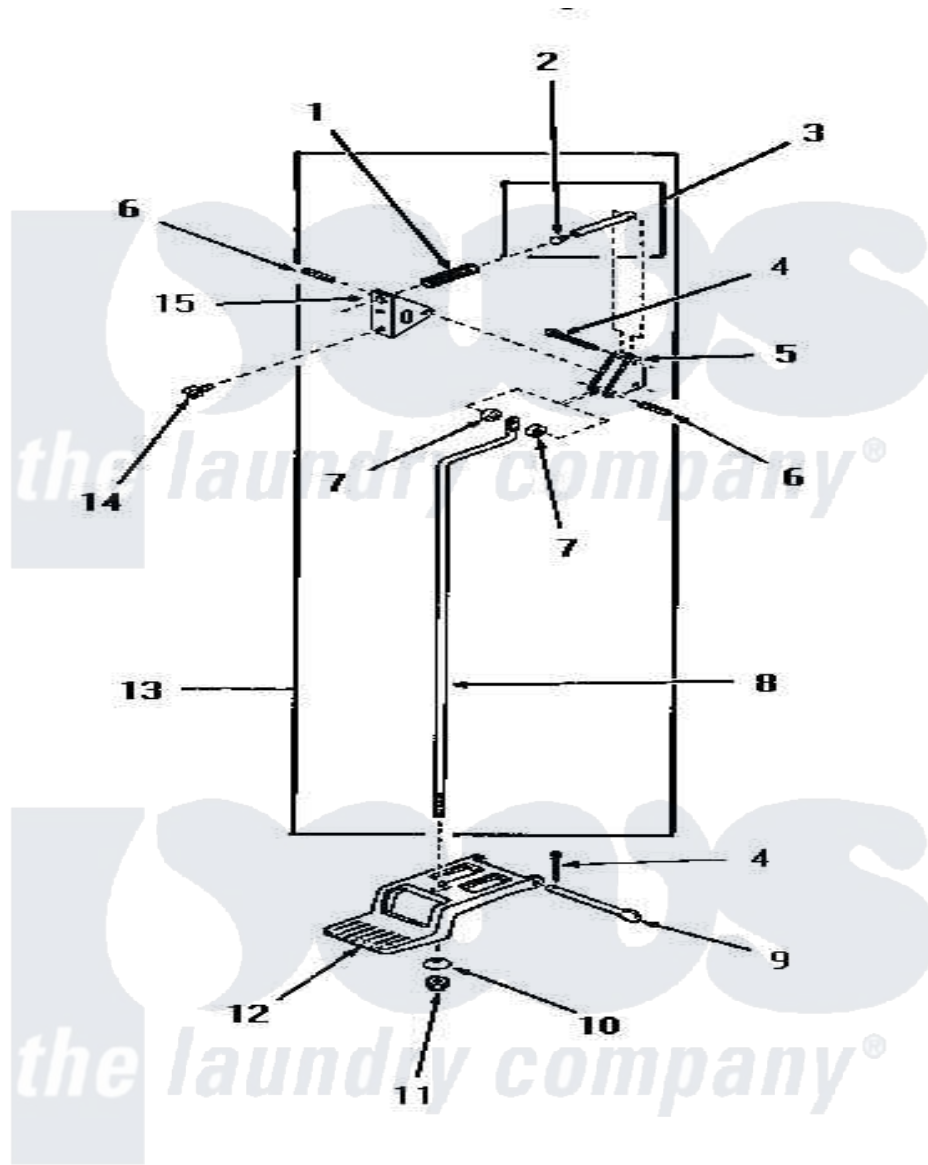

Amana DG1031 10 - DOOR RELEASE

DOOR RELEASE

Amana [Residential Amana DG1031 Washer Parts](#) Parts Diagram 10 - DOOR RELEASE

[Click on the part number to view part](#)

Item	Original Part Number	Replaced By	Status	Part Description
1	51065		Not Available	DOOR RELEASE SPRING
2	51786		Not Available	PLUG
3	51841		Not Available	DOOR RELEASE PIN ASSEMBLY
4	02578			Pin, Cotter
5	51041		Not Available	DOOR RELEASE LEVER
6	51161		Not Available	PIN,ROLL 1/8 X 3/4
7	51121			Door Release Spacer
8	51837		Not Available	DOOR RELEASE ROD
9	51045		Not Available	PEDAL HINGE PIN
10	51046		Not Available	NYLON WASHER
11	51271		Not Available	NUT
12	51802			Pedal, Foot
13	51844		Not Available	DOOR RELEASE ASSEMBLY
14	51246		Not Available	SCREW
15	51052		Not Available	DOOR RELEASE BRACKET