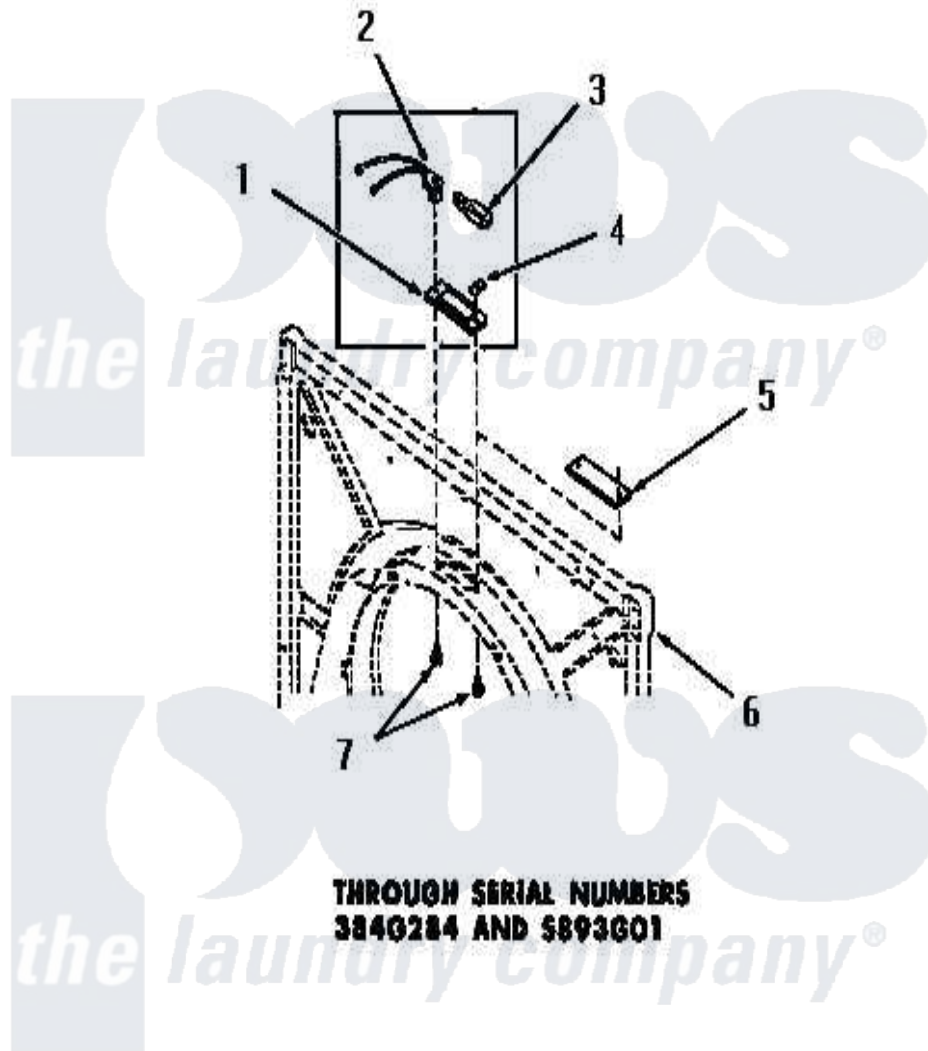

Amana DG1031 11 - DRUM LIGHT & COVER PLATE

Amana [Residential Amana DG1031 Washer Parts](#) Parts Diagram 11 - DRUM LIGHT & COVER PLATE
 Click on the part number to view part

Item	Original Part Number	Replaced By	Status	Part Description
1	51070			Lens, Drum Light
2	Y51887		Not Available	BULB RECEPTACLE
3	21608	A3167501		Lamp Oven, Int.
4	Y51788		Not Available	SPEED NUT
5	53911		Not Available	COVER PLATE
6	Y00000000		Not Available	SEE NOTE FRONT FRAME AND AIR SHROUD
7	51784		Not Available	SCREW, 10B-16 X 1/2 HEX