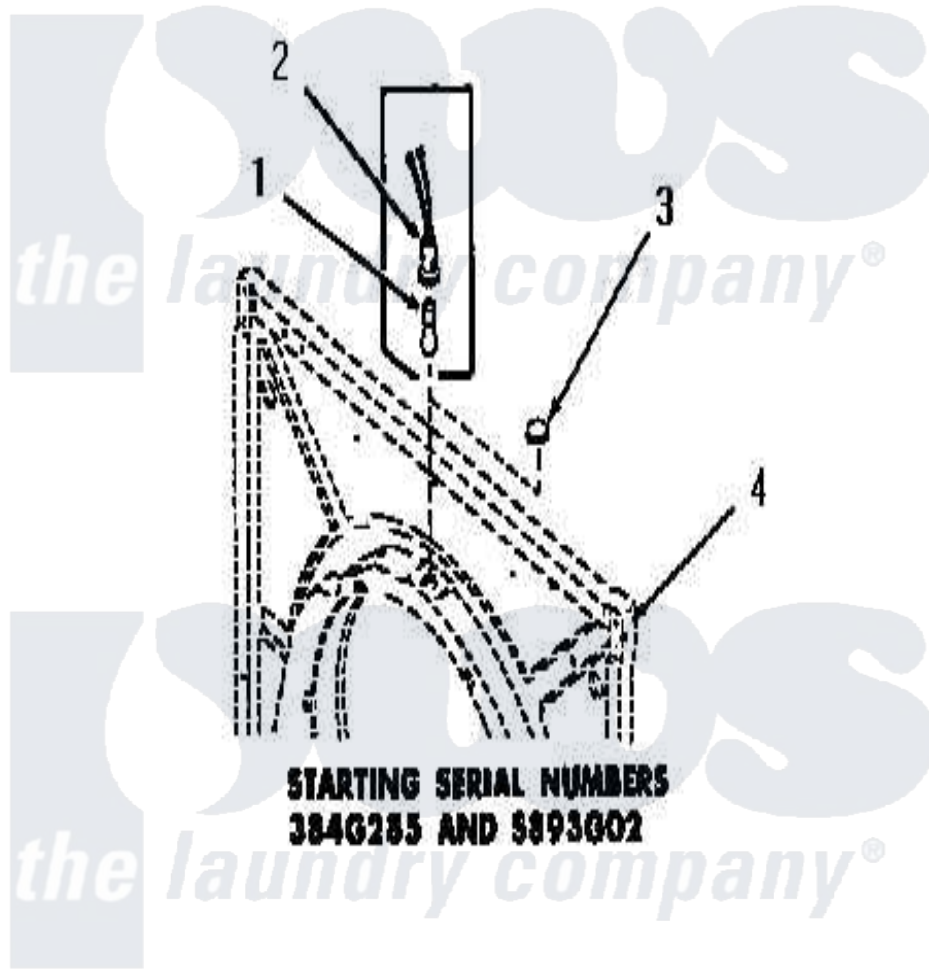

Amana DG1031 12 - DRUM LIGHT & COVER PLATE

[Amana Residential Amana DG1031 Washer Parts](#) Parts Diagram 12 - DRUM LIGHT & COVER PLATE
 Click on the part number to view part

Item	Original Part Number	Replaced By	Status	Part Description
1	Y54608	31001575		Bulb, Cylinder Light
2	Y0054609	M0270519		Washer
3	54610		Not Available	PLUG BUTTON
4	Y00000000		Not Available	SEE NOTE FRONT FRAME AND AIR SHROUD