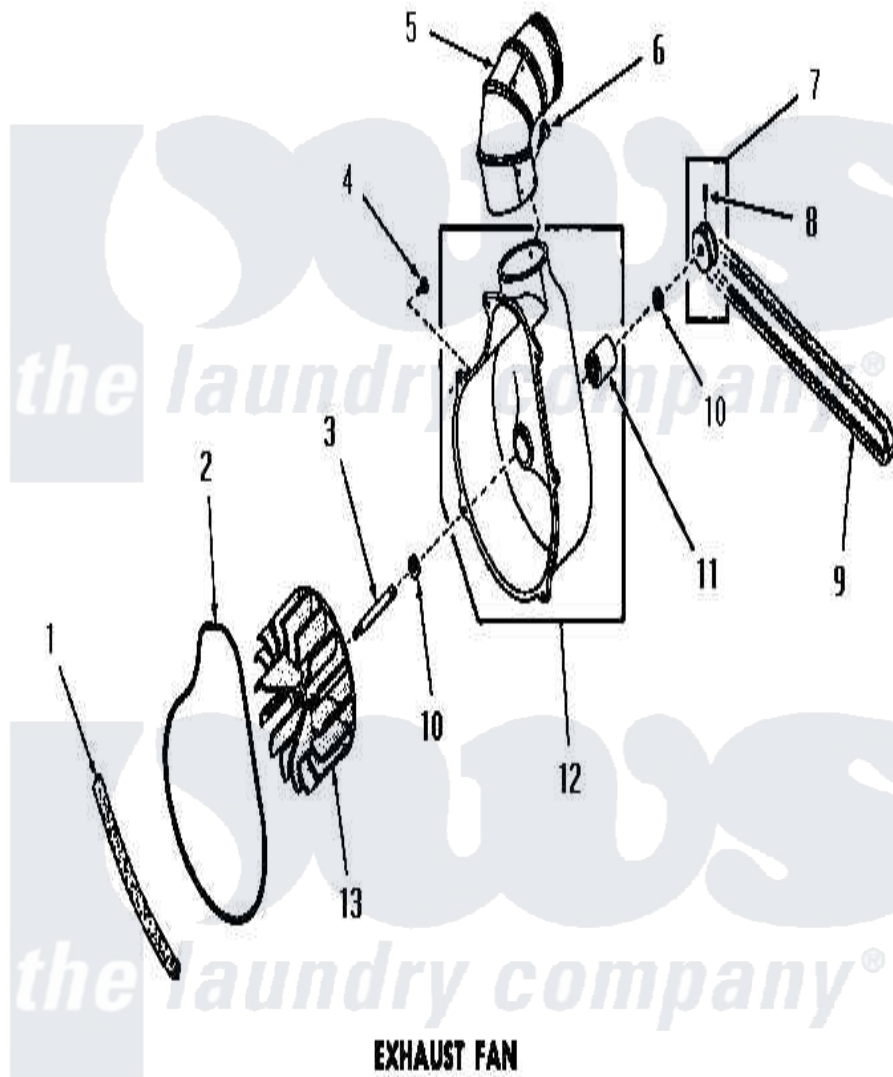

Amana DG1031 13 - EXHAUST FAN

Amana [Residential Amana DG1031 Washer Parts](#) Parts Diagram 13 - EXHAUST FAN
 Click on the part number to view part

Item	Original Part Number	Replaced By	Status	Part Description
1	51790			Seal
2	51791			Gasket, Housing
3	53519		Not Available	EXHAUST FAN SHAFT
4	51784		Not Available	SCREW, 10B-16 X 1/2 HEX
5	Y0052707	31986601B		Switch, Rocker
6	23222	3177991		Screw
7	53521		Not Available	ASSY, PULLEY
8	02771			Screw, 1/4-20 x 3/8 Hex S
9	51994			Belt
10	52549			Washer, 501 ID X3/4 Odx
11	51991		Not Available	BEARING
12	51946		Not Available	HOUSING, BLOWER
13	90585		Not Available	IMPELLER