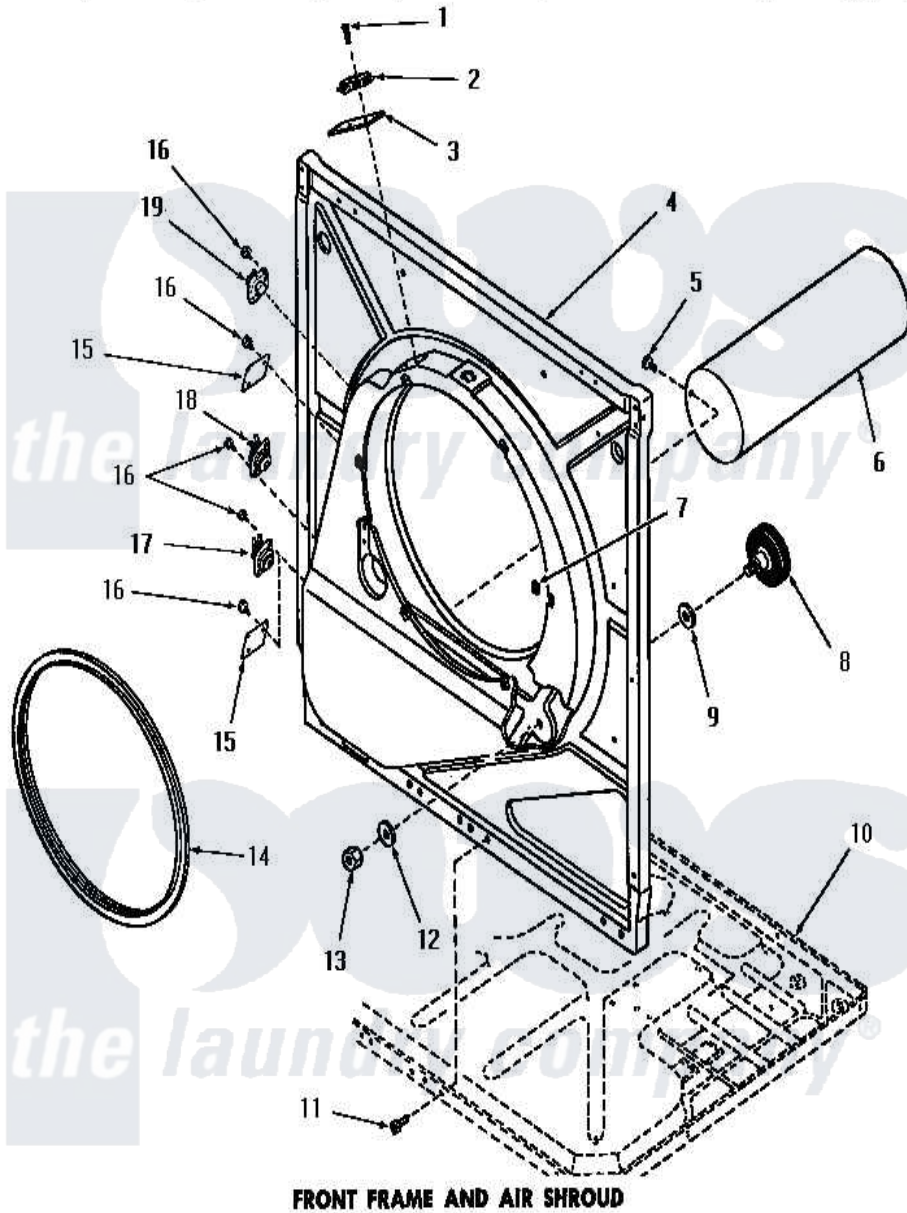

Amana DG1031 14 - FRONT FRAME & AIR SHROUD

FRONT FRAME AND AIR SHROUD

Amana Residential Amana DG1031 Washer Parts Parts Diagram 14 - FRONT FRAME & AIR SHROUD
 Click on the part number to view part

Item	Original Part Number	Replaced By	Status	Part Description
1	51783			Screw, 6b-20 X 7/8 HeX
2	Y51143		Not Available	SWITCH
3	52112			Insulation
4	51850		Not Available	FRONT FRAME AND AIR SHROUD
5	52150	489464		Screw
6	51821		Not Available	EXHAUST DUCT
7	52865		Not Available	SPEED NUT
8	53555	56285		Roller Cylinder
9	52123			Washer
10	Y00000000		Not Available	SEE NOTE FRAME BASE
11	51784		Not Available	SCREW,10B-16 X 1/2 HEX
12	52122			Washer
13	52124		Not Available	NUT
14	51798		Not Available	GASKET
15	52550		Not Available	COVER PLATE
16	23222	3177991		Screw