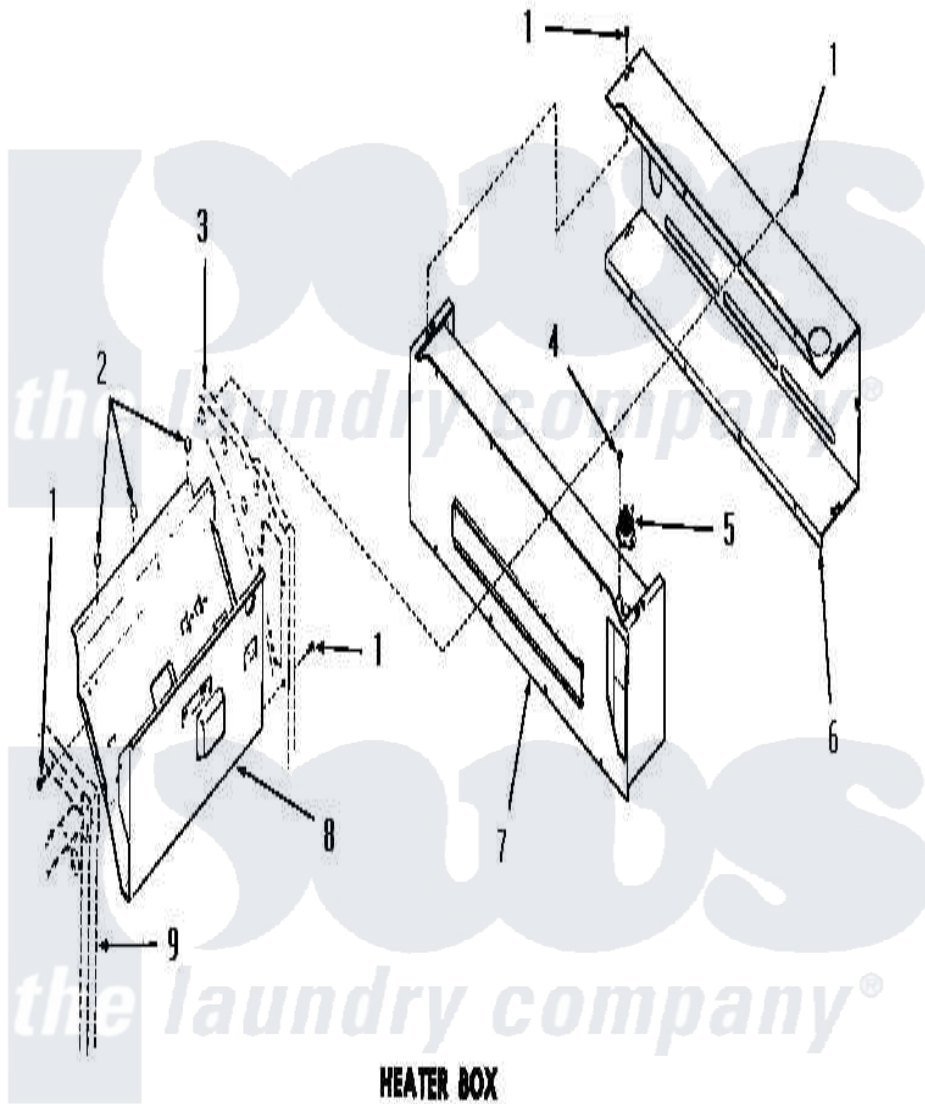

Amana DG1031 15 - HEATER BOX

HEATER BOX (Gas Models)

[Amana Residential Amana DG1031 Washer Parts](#) Parts Diagram 15 - HEATER BOX
Click on the part number to view part

Item	Original Part Number	Replaced By	Status	Part Description
1	51784		Not Available	SCREW,10B-16 X 1/2 HEX
2	52552		Not Available	BUMPER, OVEN DOOR
3	Y00000000		Not Available	SEE NOTE REAR FRAME
4	23222	3177991		Screw
5	51185		Not Available	THERMOSTAT,HEATER BOX
6	Y51862		Not Available	HEATER BOX
7	54717		Not Available	ASSY,HEATER BOX
8	Y52584		Not Available	BURNER SHIELD
9	Y00000000		Not Available	SEE NOTE FRONT FRAME AND AIR SHROUD