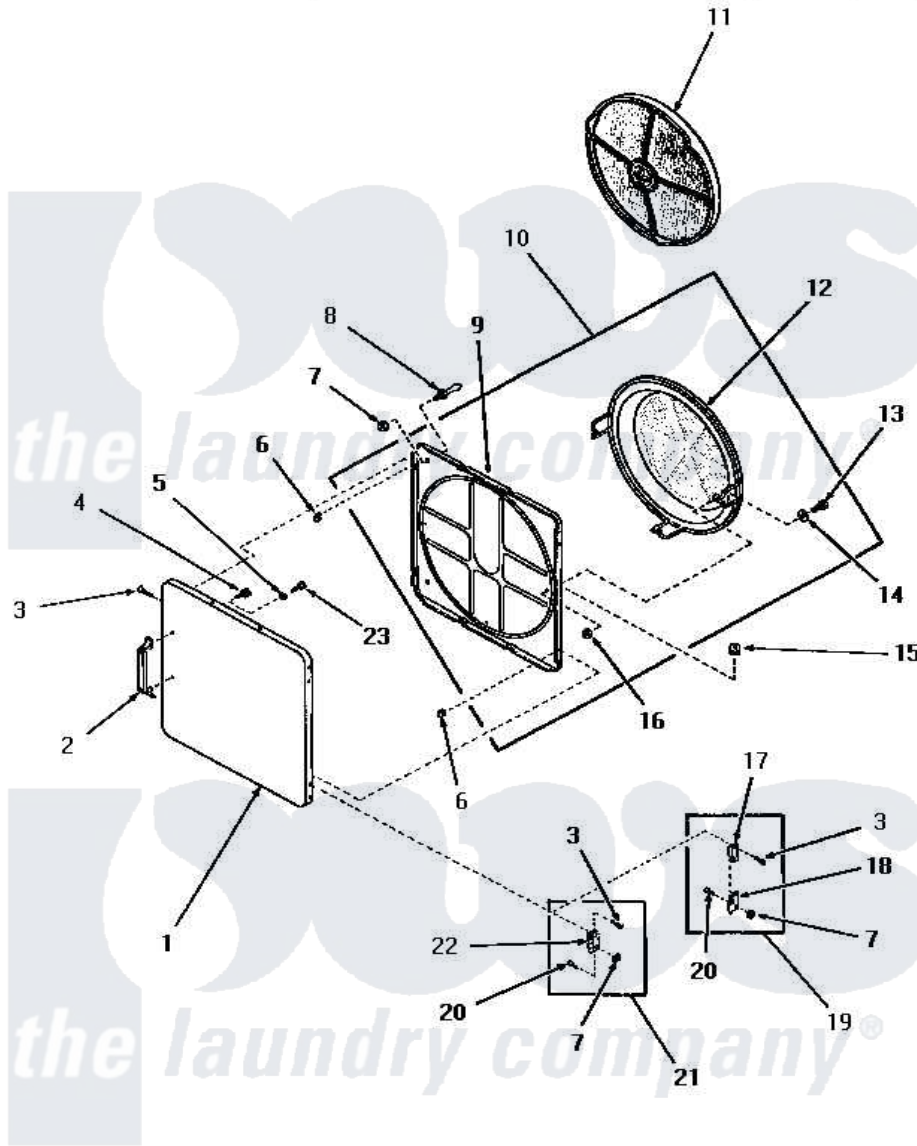

# Amana DG1031 16 - LOADING DOOR

## LOADING DOOR (Through Serial Nos. 31V9368 and 566Y580)

Amana [Residential Amana DG1031 Washer Parts](#) Parts Diagram 16 - LOADING DOOR  
Click on the part number to view part

Item	Original Part Number	Replaced By	Status	Part Description
1	52489W		Not Available	OUTER DOOR PANEL, WHITE
"	52489H		Not Available	OUTER DOOR PANEL, HARVEST GOLD
"	52489C		Not Available	OUTER DOOR PANEL, COPPERTONE
"	52489A		Not Available	OUTER DOOR PANEL, AVOCADO
2	54068	<a href="#">61925</a>		Pull Door Commercial Black
3	52864	<a href="#">500226</a>		Screw, 8b-16 x 5/8 Tap
4	52150	<a href="#">489464</a>		Screw
5	Y20278		Not Available	LOCKWASHER
6	52865		Not Available	SPEED NUT
7	51236	<a href="#">488130</a>		Nut
8	<a href="#">51992</a>			Strike, Door
9	54730		Not Available	INNER DOOR PANEL
10	54738		Not Available	ASSY, HOUSING & PANEL
11	53002		Not Available	NO LONGER AVAILABLE

12	54731	<a href="#">54-731</a>		Bake Element
13	24688		Not Available	CAP SCREW
14	Q6275		Not Available	WASHER
15	<a href="#">51858</a>			Grommet
16	52566	<a href="#">27001225</a>		Nut, Jam Mid Lock 1/4-20
17	Y0053944	<a href="#">D7772202</a>		Air Duct. Bottom
18	Y0053945	<a href="#">D7772101</a>		Shield-Light
19	Y00000000		Not Available	SEE NOTE MODELS DG3350, DG3300, DG3250 AND DG3240
20	<a href="#">22649</a>			Screw, 8-32 X 13/32 FI
21	Y00000000		Not Available	SEE NOTE ALL OTHER MODELS
22	<a href="#">70014</a>			Hinge
23	22024	<a href="#">20001169</a>		22024 24