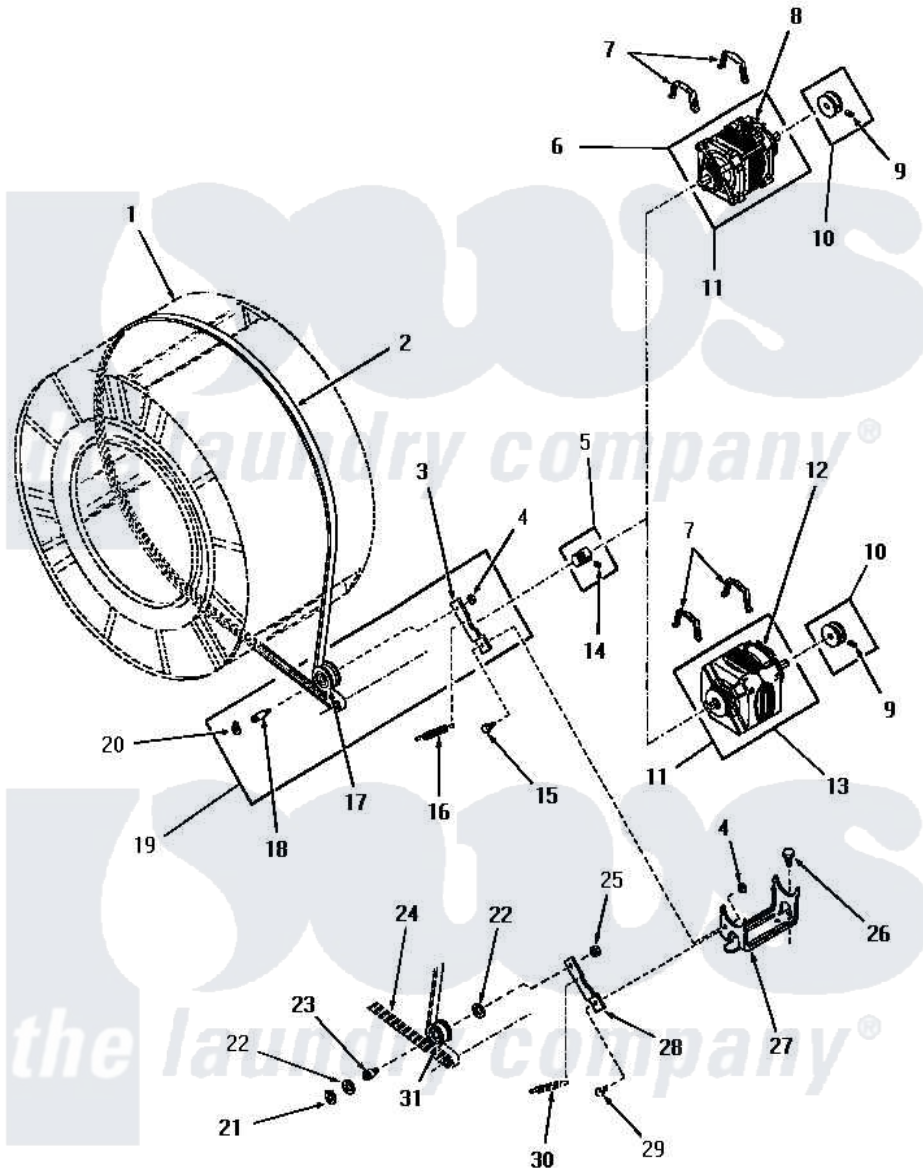

# Amana DG1031 18 - MOTOR, IDLER & BELT

**MOTOR, IDLER AND BELT**

Amana [Residential Amana DG1031 Washer Parts](#) Parts Diagram 18 - MOTOR, IDLER & BELT  
 Click on the part number to view part

Item	Original Part Number	Replaced By	Status	Part Description
1	Y00000000		Not Available	SEE NOTE CLOTHES DRUM
2	<a href="#">52556</a>			Belt
3	54410		Not Available	LEVER, IDLER
4	52566	<a href="#">27001225</a>		Nut, Jam Mid Lock 1/4-20
5	52593		Not Available	ASSY, MOTOR PULLEY
6	Y00000000		Not Available	SEE NOTE GENERAL ELECTRIC FORM "V" MOTOR
7	51789	<a href="#">660658</a>		Clamp, Motor Mounting 343481 685441
8	53249		Not Available	SWITCH
9	<a href="#">02771</a>			Screw, 1/4-20 x 3/8 Hex S
10	<a href="#">53522</a>			Pulley, Motor
11	52697		Not Available	MOTOR
12	Y00000000		Not Available	SEE NOTE WESTINGHOUSE -- (NOT REPLACEABLE)
"	<a href="#">53213</a>			Switch
"	53226		Not Available	SWITCH, MOTOR

"	53214	Not Available	MOTOR SWITCH, DELCO
13	Y00000000	Not Available	SEE NOTE GENERAL ELECTRIC FORM "T" MOTOR
14	52906	Not Available	SETSCREW
15	<a href="#">52567</a>		Bolt, Shoulder
16	<a href="#">52323</a>		Spring
17	<a href="#">Y54414</a>		Assembly, Wheel And Bearing
18	54411	Not Available	SHAFT, IDLER LEVER
19	54415	Not Available	LEVER, IDLER
20	<a href="#">23748</a>		Ring, Retaining
21	<a href="#">70061</a>		Ring, Retaining
22	<a href="#">Y52564</a>		Washer
23	52611	Not Available	SHAFT, IDLER xREPLACE
24	Y00000000	Not Available	SEE NOTE BELT
25	52124	Not Available	NUT
26	23928	Not Available	CAP SCREW AND LOCKWASHER
27	51824	Not Available	MOUNT, MOTOR
28	52562	Not Available	IDLER LEVER
29	Y00000000	Not Available	SEE NOTE SHOULDER BOLT
30	Y00000000	Not Available	SEE NOTE SPRING
31	52561	Not Available	IDLER PULLEY