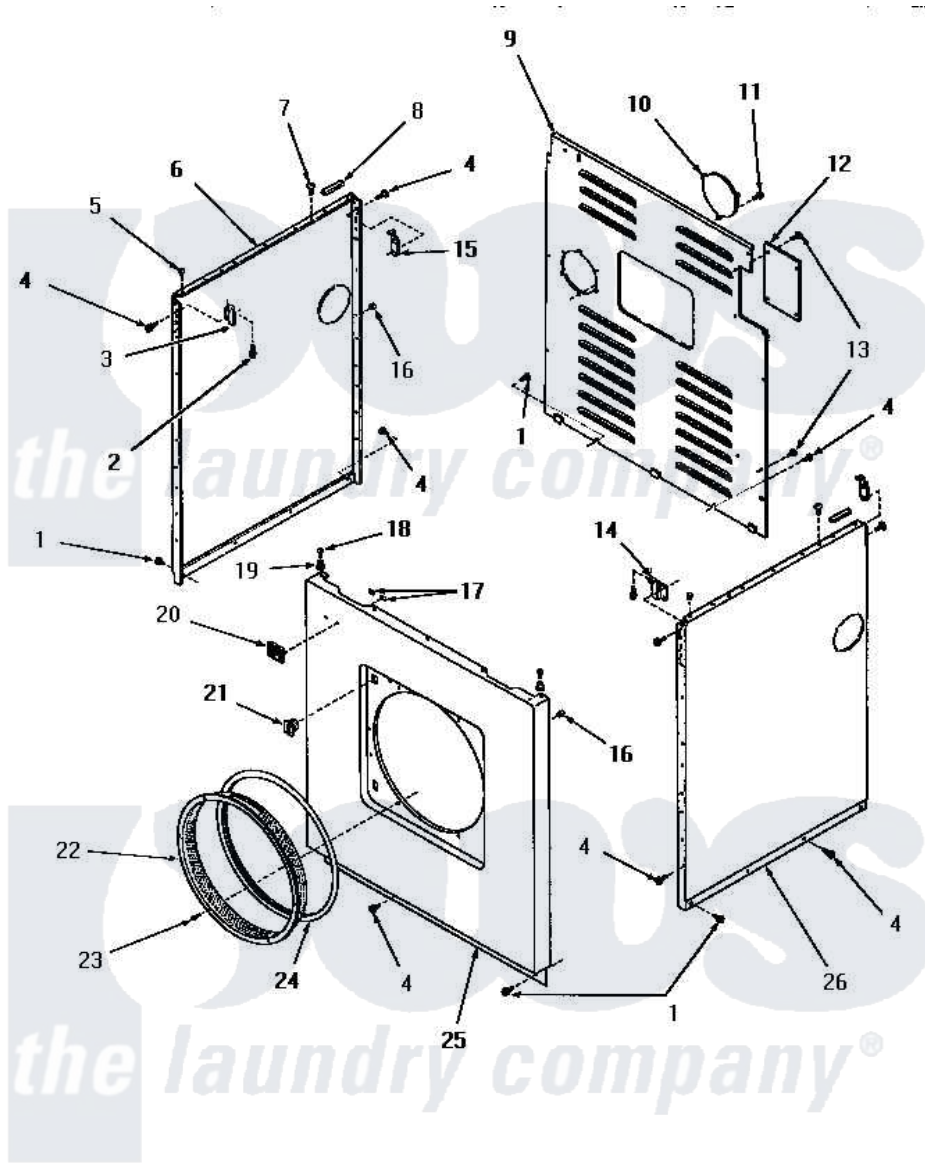

Amana DG1031 20 - PANELS

PANELS

Amana [Residential Amana DG1031 Washer Parts](#) Parts Diagram 20 - PANELS
 Click on the part number to view part

Item	Original Part Number	Replaced By	Status	Part Description
1	25723	27001200		Screw
2	23008			Screw, 10-24 X 3/4 Sems
3	22847		Not Available	BRACKET
4	51784		Not Available	SCREW,10B-16 X 1/2 HEX
5	21176			Bumper
6	52669W		Not Available	SIDE PANEL, LEFT, WHITE
"	52669C		Not Available	SIDE PANEL, LEFT, COPPERTONE
"	52669H		Not Available	SIDE PANEL, LEFT, HARVEST GOLD
"	52669A		Not Available	SIDE PANEL, LEFT, AVOCADO
7	52442		Not Available	SCREW, No.10-16 X 3/8"
8	80312			Bumper Pad
9	52677GRW		Not Available	REAR PANEL, GRAY, WHITE
"	52677GRA		Not Available	REAR PANEL, GRAY, AVOCADO
"	52677GPB		Not Available	REAR PANEL, GRAY,