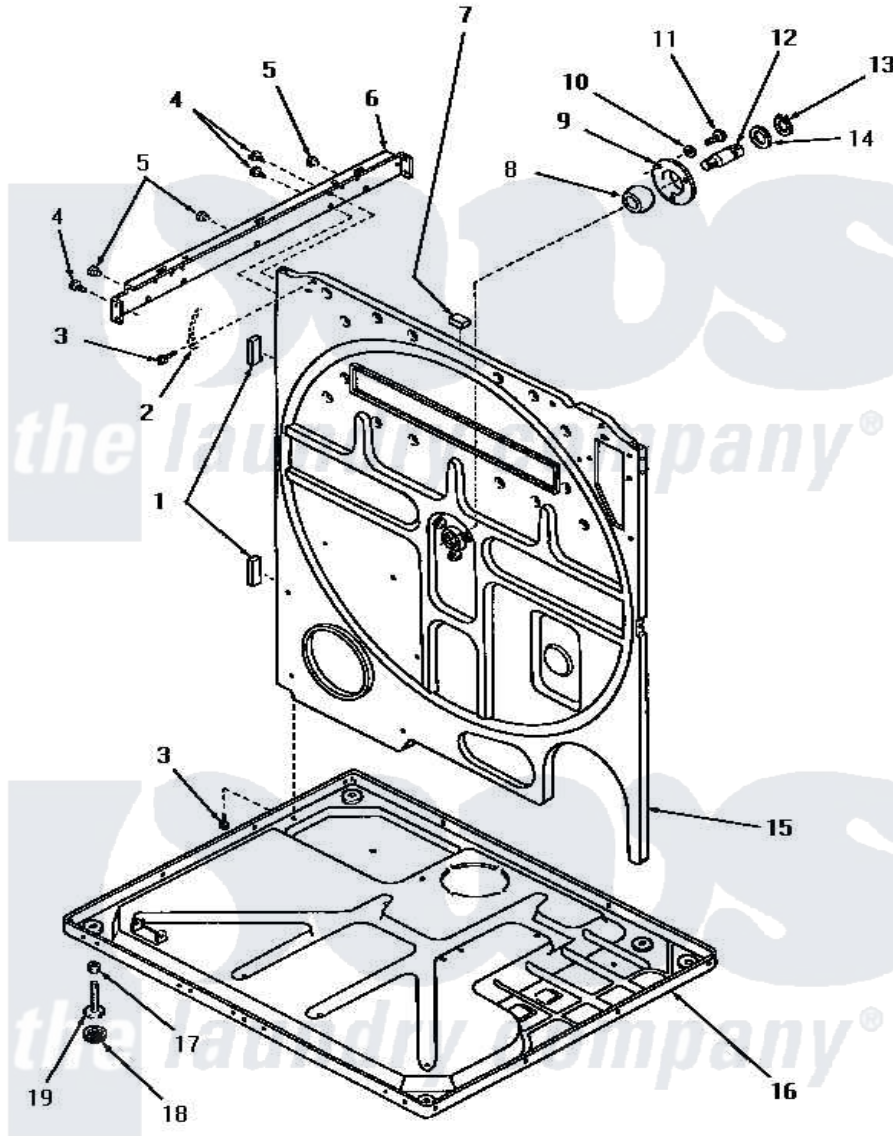

Amana DG1031 21 - REAR FRAME AND FRAME BASE

REAR FRAME AND FRAME BASE

Amana [Residential Amana DG1031 Washer Parts](#) Parts Diagram 21 - REAR FRAME AND FRAME BASE
 Click on the part number to view part

Item	Original Part Number	Replaced By	Status	Part Description
1	20354		Not Available	BUMPER PAD
2	Y00000000		Not Available	SEE NOTE GROUND WIRE, GREEN
3	51784		Not Available	SCREW, 10B-16 X 1/2 HEX
4	51780	3390631		Screw, 10-16 X 3/8
5	21685	40038001		Bumper
6	51818		Not Available	SUPPORT CHANNEL, RIGHT OR LEFT
7	Y0054053	Y0301205		ELement- L
8	Y52079			Bearing, Drum Shaft
9	51826		Not Available	COVER, BEARING
10	03189			LoCkwasher, 1/4 Std-C P
11	53589	8204624		Bolt
12	53132		Not Available	SHAFT, DRUM
13	70061			Ring, Retaining
14	Y52564			Washer
15	52574		Not Available	FRAME, REAR

16	Y52572	Not Available	FRAME BASE
17	52794	62739	Nut, Lock
18	70282	Y314137	Foot, Rubber
19	Y52696	Y305086	Adjustable Leg And Nut