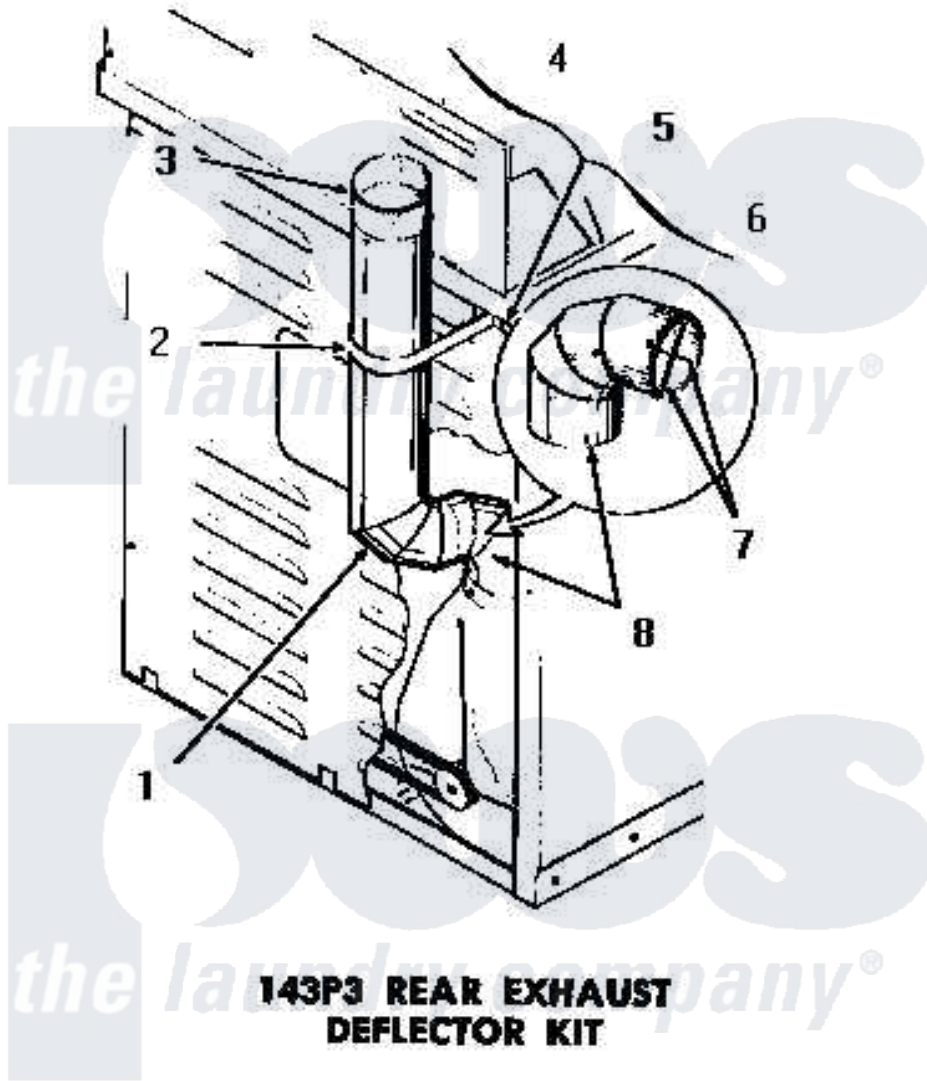

Amana DG3020 02 - 143P3 REAR EXHAUST DEFLECTOR KIT

Amana [Residential Amana DG3020 Washer Parts](#) Parts Diagram 02 - 143P3 REAR EXHAUST DEFLECTOR KIT
 Click on the part number to view part

Item	Original Part Number	Replaced By	Status	Part Description
1	51917		Not Available	ELBOW
2	52127		Not Available	SUPPORT BRACKET
3	Y52129		Not Available	EXHAUST PIPE, 4" X 18"
4	20267			Screw, 10-24 X 3/8 Round
5	03815			Lockwasher, No.10 Ext Shk
6	03673		Not Available	NUT
7	Y00000000		Not Available	SEE NOTE CUT AND REMOVE WIRE GUARDS
8	Y00000000		Not Available	SEE NOTE DRYER EXHAUST ELBOW -- (SUPPLIED WITH DRYER)
NI	143P3		Not Available	REAR EXHAUST DEFLECTOR KIT