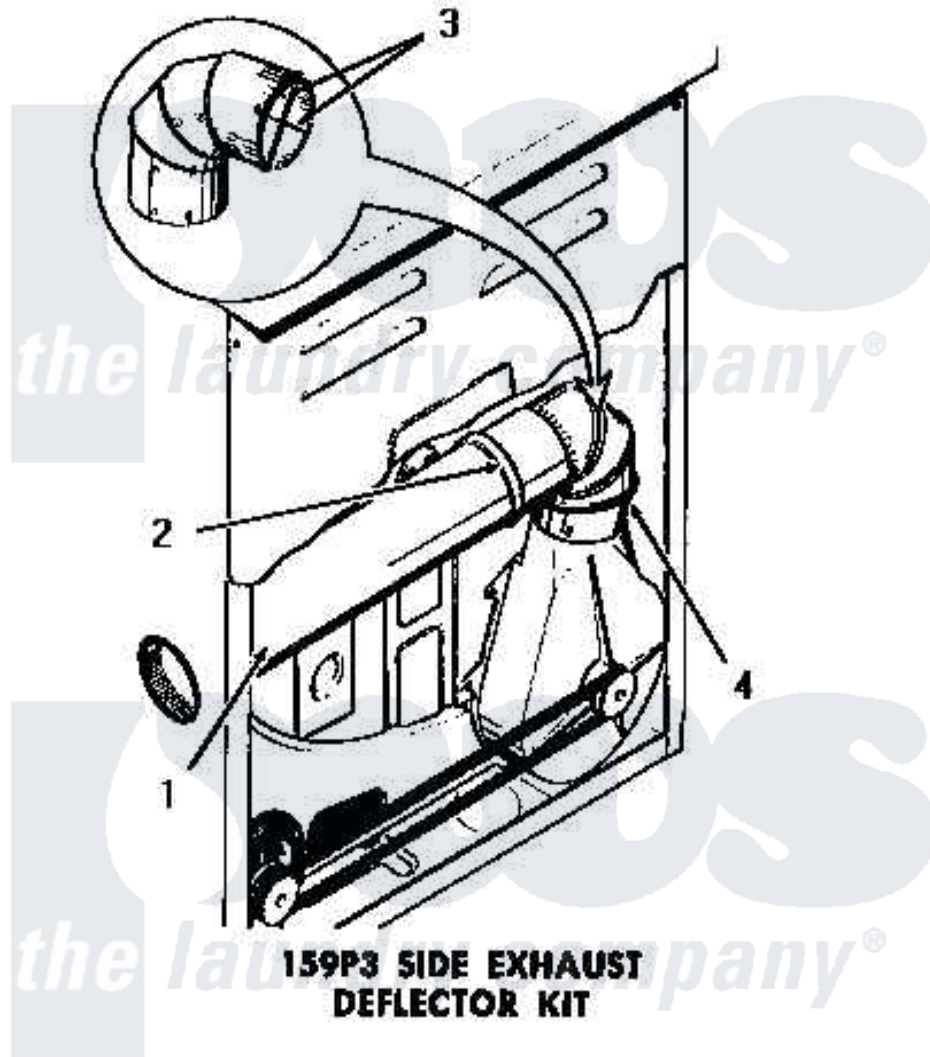

Amana DG3020 03 - 159P3 SIDE EXHAUST DEFLECTOR KIT

Amana [Residential Amana DG3020 Washer Parts](#) Parts Diagram 03 - 159P3 SIDE EXHAUST DEFLECTOR KIT
 Click on the part number to view part

Item	Original Part Number	Replaced By	Status	Part Description
1	Y0052776			Handle, Oven Door
2	0052775	0057344		Suptop Burner
3	Y00000000		Not Available	SEE NOTE CUT AND REMOVE WIRE GUARDS
4	Y00000000		Not Available	SEE NOTE DRYER EXHAUST ELBOW -- (SUPPLIED WITH DRYER)
NI	159P3		Not Available	SIDE EXHAUST DEFLECTOR KIT