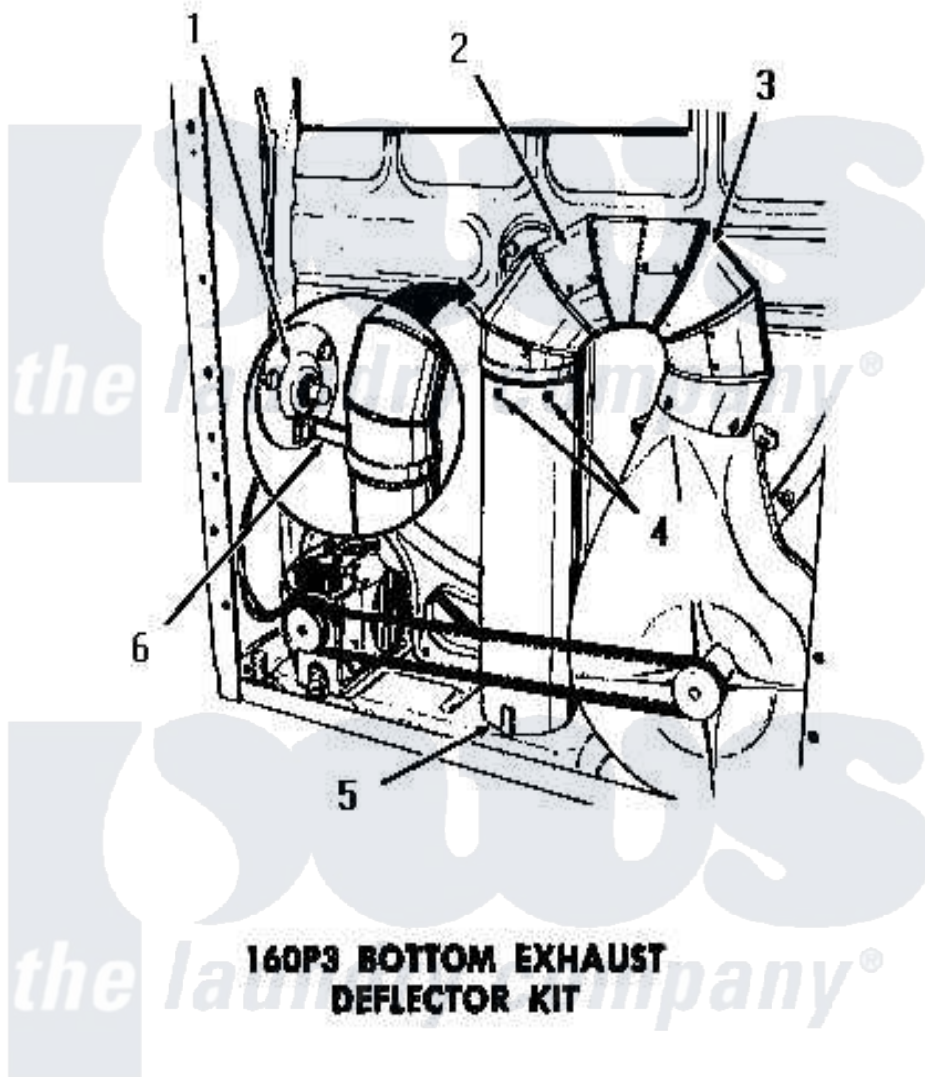

Amana DG3020 04 - 160P3 BOTTOM EXHAUST DEFLECTOR KIT

160P3 BOTTOM EXHAUST DEFLECTOR KIT

Amana [Residential Amana DG3020 Washer Parts](#) Parts Diagram 04 - 160P3 BOTTOM EXHAUST DEFLECTOR KIT
 Click on the part number to view part

Item	Original Part Number	Replaced By	Status	Part Description
1	Y00000000		Not Available	SEE NOTE BEARING RETAINER
2	52699		Not Available	SHORT 90 DEGREES ELBOW
3	Y00000000		Not Available	SEE NOTE DRYER EXHAUST ELBOW -- (SUPPLIED WITH DRYER)
4	23222	3177991		Screw
5	52698		Not Available	EXHAUST TUBE
6	0052775	0057344		Suptop Burner
NI	160P3		Not Available	BOTTOM EXHAUST DEFLECTOR KIT