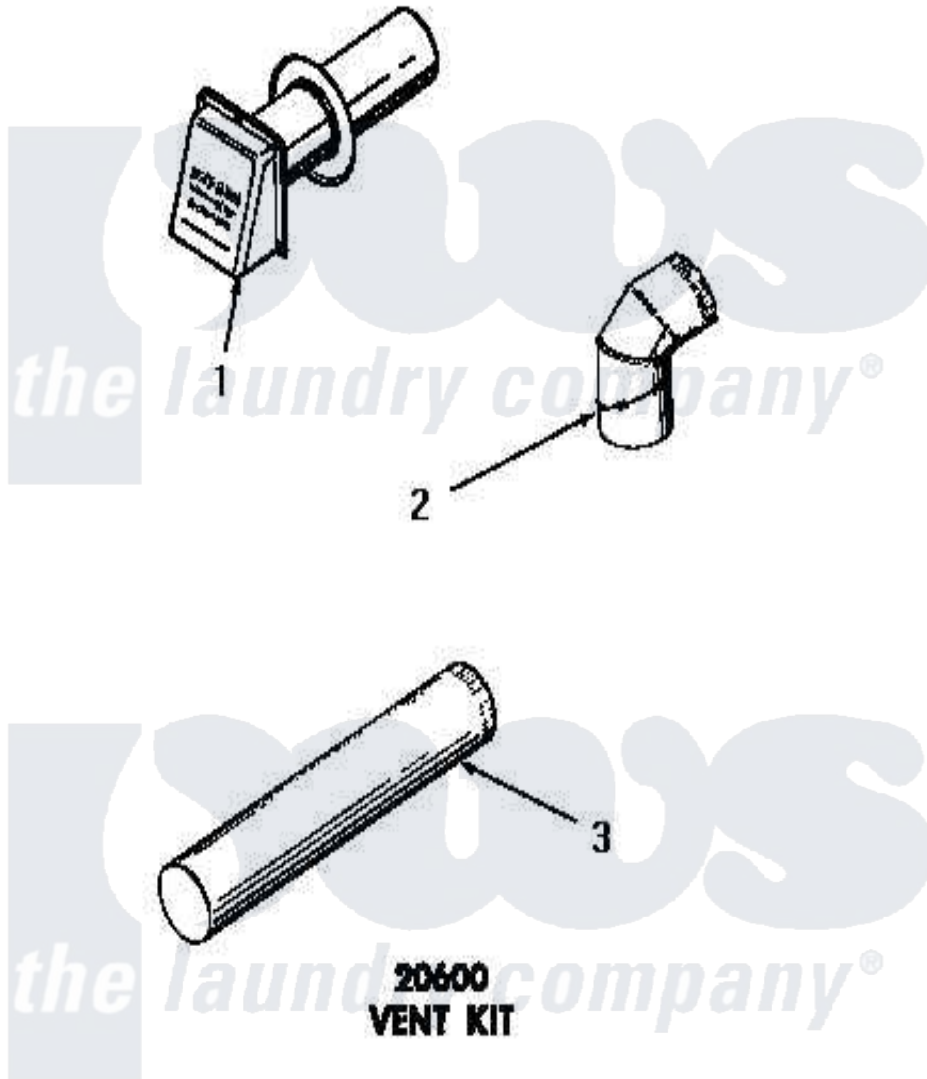

Amana DG3020 05 - 20600 VENT KIT

Amana [Residential Amana DG3020 Washer Parts](#) Parts Diagram 05 - 20600 VENT KIT
[Click on the part number to view part](#)

Item	Original Part Number	Replaced By	Status	Part Description
1	20601		Not Available	WEATHER HOOD
2	51917		Not Available	ELBOW
3	20602	20-602		Root Destroyer
NI	20600		Not Available	VENT KIT