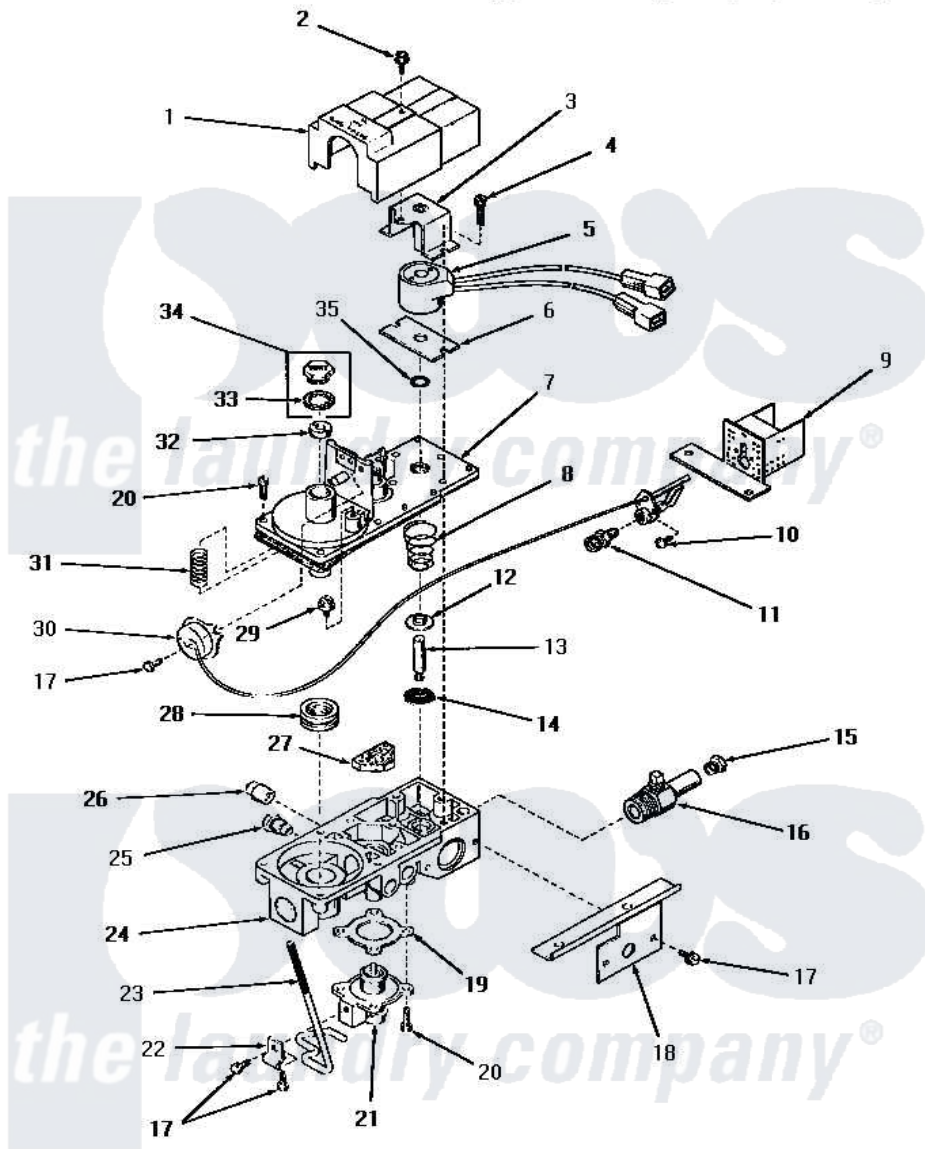

Amana DG3020 06 - 53377 GAS VALVE (NAT. / MIXED GAS)

53377 GAS VALVE (NAT./MIXED GAS)

Amana [Residential Amana DG3020 Washer Parts](#) Parts Diagram 06 - 53377 GAS VALVE (NAT. / MIXED GAS)
 Click on the part number to view part

Item	Original Part Number	Replaced By	Status	Part Description
1	53377S		Not Available	VALVE HOUSING
2	53379B		Not Available	HEX HEAD SCREW
3	53377B		Not Available	PLUNGER GUIDE AND BRACKET
4	53379C		Not Available	HEX HEAD SCREW
5	53377A		Not Available	COIL,BURNER
6	53377C		Not Available	PLATE
7	53377K		Not Available	VALVE COVER AND GASKET
8	53377Y		Not Available	VALVE SPRING
9	53377F		Not Available	PILOT SHIELD
10	53379F		Not Available	ROUND HEAD SCREW
11	53387			Orifice, NG
12	53377L		Not Available	STIFFENER
13	53377M		Not Available	PLUNGER SHAFT
14	53377N		Not Available	PLUNGER SEAT
15	51209		Not Available	ORIFICE,NG

16	53377W	Not Available	BURNER ORIFICE ADAPTER
17	53379D	Not Available	HEX HEAD SCREW
18	53377Q	Not Available	MOUNTING BRACKET
19	53377H	Not Available	GASKET
20	53379E	Not Available	HEX HEAD SCREW
21	53377G	Not Available	RESET VALVE
22	53377U	Not Available	CLAMP
23	53377J	Not Available	RESET LEVER
24	53377P	Not Available	VALVE BODY
25	53377V	Not Available	SCREW, COMPRESSION
26	20247		Plug, Pipe
27	53377T	Not Available	FILTER
28	52966R	Not Available	REGULATOR SEAT
29	53377Z	Not Available	HEX HEAD SCREW
30	53377E	Not Available	BURNER, PILOT
31	53377X	Not Available	REGULATOR SPRING
32	52966M	Not Available	REGULATOR SCREW
33	52966L	Not Available	GASKET
34	53558	Not Available	SCREW, VENT
35	53377D	Not Available	O-RING
NI	53377	Not Available	VALVE, GAS