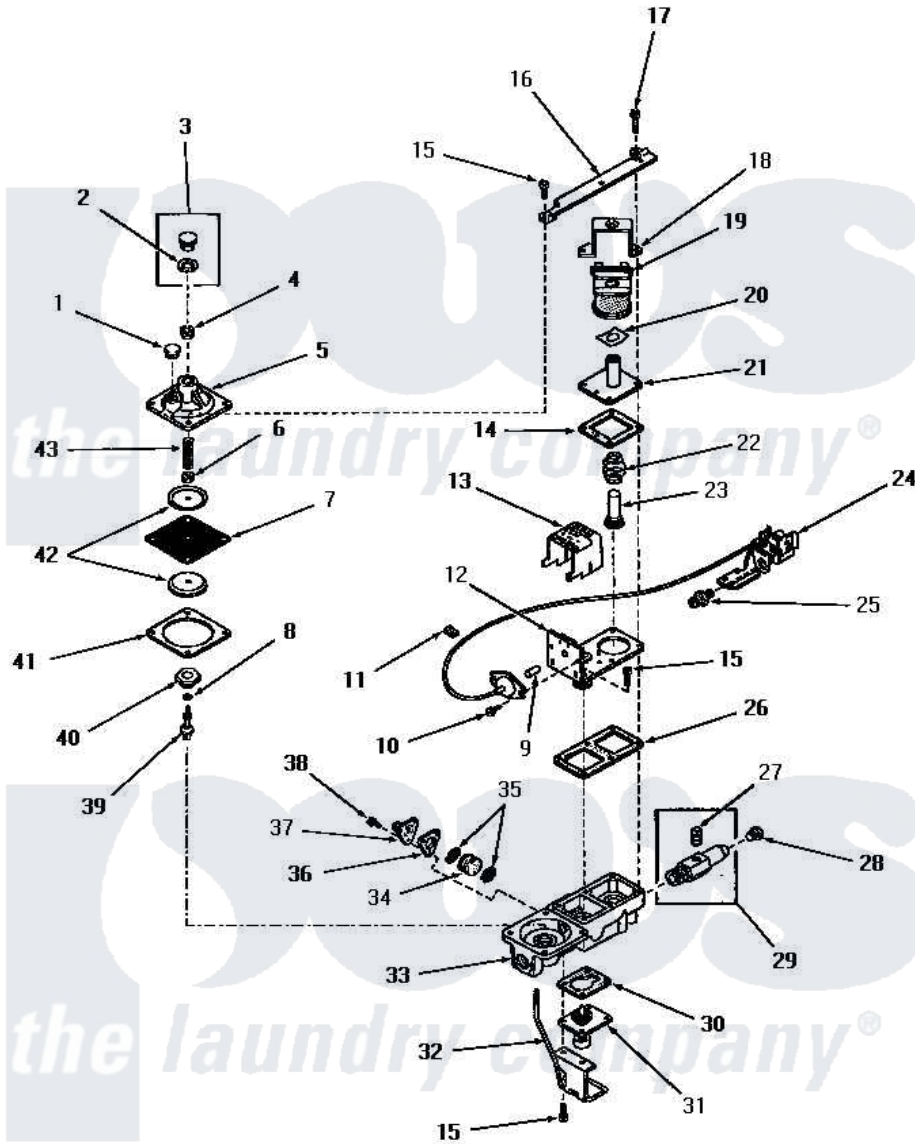

Amana DG3020 07 - 54488 GAS VALVE (NAT. / MIXED GAS)

54488 GAS VALVE (NAT./MIXED GAS)

Amana [Residential Amana DG3020 Washer Parts](#) Parts Diagram 07 - 54488 GAS VALVE (NAT. / MIXED GAS)
 Click on the part number to view part

Item	Original Part Number	Replaced By	Status	Part Description
1	54477		Not Available	CAP,VENT
2	0054474		Not Available	USE D7425607
3	Y0054476	D7431921Q		Gasket
4	54486C		Not Available	REGULATOR SCREW
5	51402Q		Not Available	REGULATOR COVER
6	51402V		Not Available	NUT
7	51402X		Not Available	DIAPHRAGM
8	51402Y		Not Available	GASKET
9	54486Z		Not Available	ACTUATING PIN
10	54486K		Not Available	SCREW
11	54486N		Not Available	CLAMP
12	54486D		Not Available	PILOT VALVE LATCH AND PLATE
13	54486G		Not Available	LATCH COVER
14	54486T		Not Available	GASKET
15	54486J		Not Available	SCREW
16	54485		Not Available	MOUNTING BRACKET

17	54486L	Not Available	SCREW
18	54486F	Not Available	COIL HOLD-DOWN BRACKET
19	54486A	Not Available	COIL,BURNER
20	51402G	Not Available	LEAF SPRING
21	54486U	Not Available	PLUNGER GUIDE
22	51999E	Not Available	SPRING
23	54486M	Not Available	PLUNGER
24	54484	Not Available	PILOT BURNER
25	54473	Not Available	ORIFICE,PILOT
26	54486R	Not Available	GASKET
27	20247		Plug, Pipe
28	51209	Not Available	ORIFICE,NG
29	0054480	Not Available	NET-PAN,DRAIN
30	54486S	Not Available	GASKET
31	54486Q	Not Available	RESET VALVE
32	54486E	Not Available	RESET LEVER AND BRACKET
33	54486B	Not Available	VALVE BODY
34	54486Y	Not Available	FILTER
35	54486X	Not Available	FILTER SCREEN
36	54486W	Not Available	GASKET
37	54486P	Not Available	OUTLET
38	54486H	Not Available	SCREW
39	51402AB	Not Available	REGULATOR PIN
40	51402AA	Not Available	REGULATOR PIN SEAT
41	51402Z	Not Available	GASKET
42	51402W	Not Available	DIAPHRAGM PLATE
43	51402U	Not Available	REGULATOR SPRING
NI	54488	Not Available	GAS VALVE