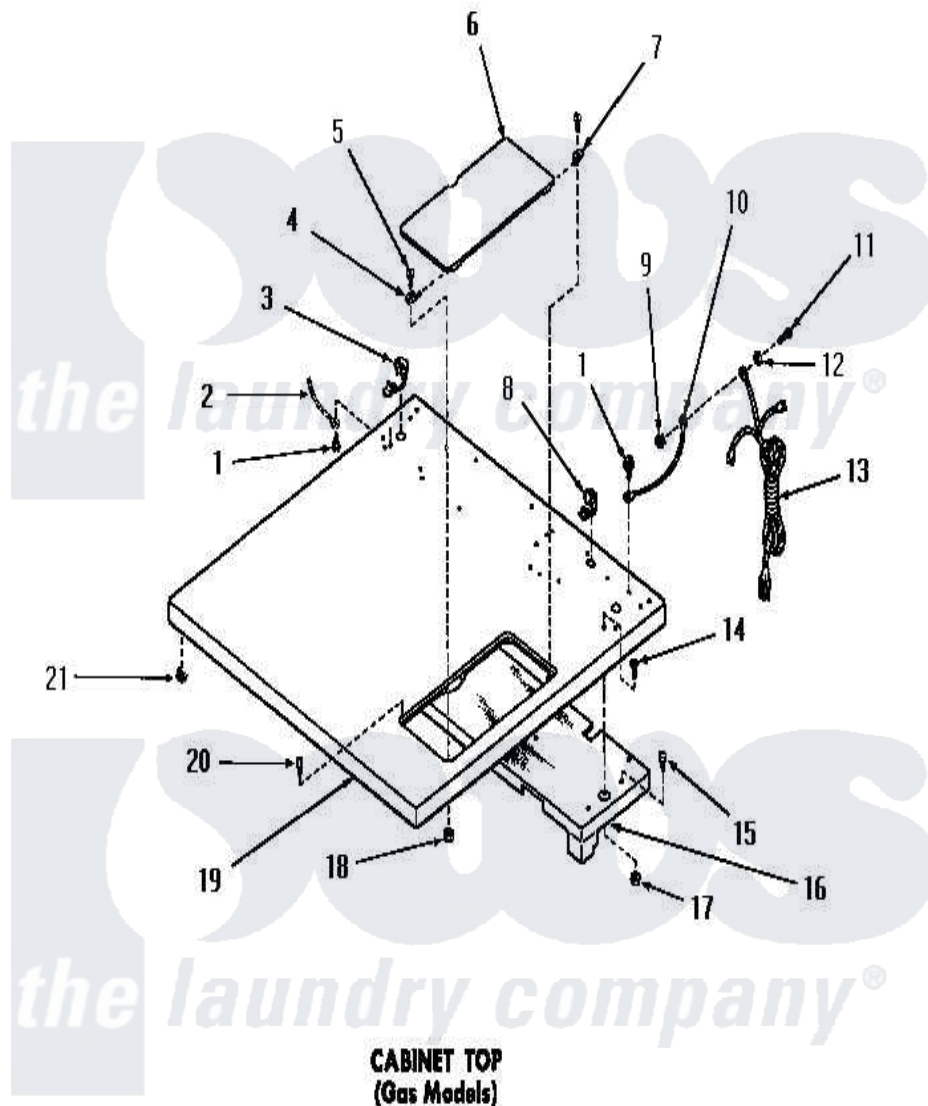

# Amana DG3020 08 - CABINET TOP

Amana Residential Amana DG3020 Washer Parts Parts Diagram 08 - CABINET TOP  
 Click on the part number to view part

Item	Original Part Number	Replaced By	Status	Part Description
1	<a href="#">51924</a>			Screw, 10-24 X 1/2 HeX
2	Y00000000		Not Available	SEE NOTE GROUND WIRE, GREEN
3	<a href="#">52113</a>			Relief, Strain
4	<a href="#">51350</a>			Hinge, Front
5	03630		Not Available	SCREW,6-32 X 3/8 ROUND
6	52518A		Not Available	ACCESS DOOR, AVOCADO
"	52518C		Not Available	ACCESS DOOR, COPPERTONE
"	52518W		Not Available	ACCESS DOOR, WHITE
"	52518H		Not Available	xREPLACE
7	<a href="#">51351</a>			Hinge, Rear
8	21903	<a href="#">211881</a>		Grommet, Cord Part Not Used- Gas Models Only
9	23951	<a href="#">M0282009</a>		Nut
10	54300		Not Available	GROUND WIRE, GREEN
11	<a href="#">20267</a>			Screw, 10-24 X 3/8 Round

12	<a href="#">03815</a>		Lockwasher, No.10 Ext Shk
13	51508	Not Available	POWER CORD
14	<a href="#">03203</a>		Screw, 8-32 X 3/8 Round Head
15	51355	<a href="#">51-355</a>	5500w/240v, 13-23/32, Low Watt
16	52614	Not Available	TOP BAFFLE ASSEMBLY
17	51236	<a href="#">488130</a>	Nut
18	<a href="#">22678</a>		Nut, Nylon
19	52503C	Not Available	CABINET TOP, COPPERTONE
"	52503A	Not Available	CABINET TOP, AVOCADO
"	52503W	Not Available	CABINET TOP, WHITE
"	52503H	Not Available	CABINET TOP, HARVEST GOLD
20	<a href="#">53445</a>		Bumper
21	23007	Not Available	CAGED NUT