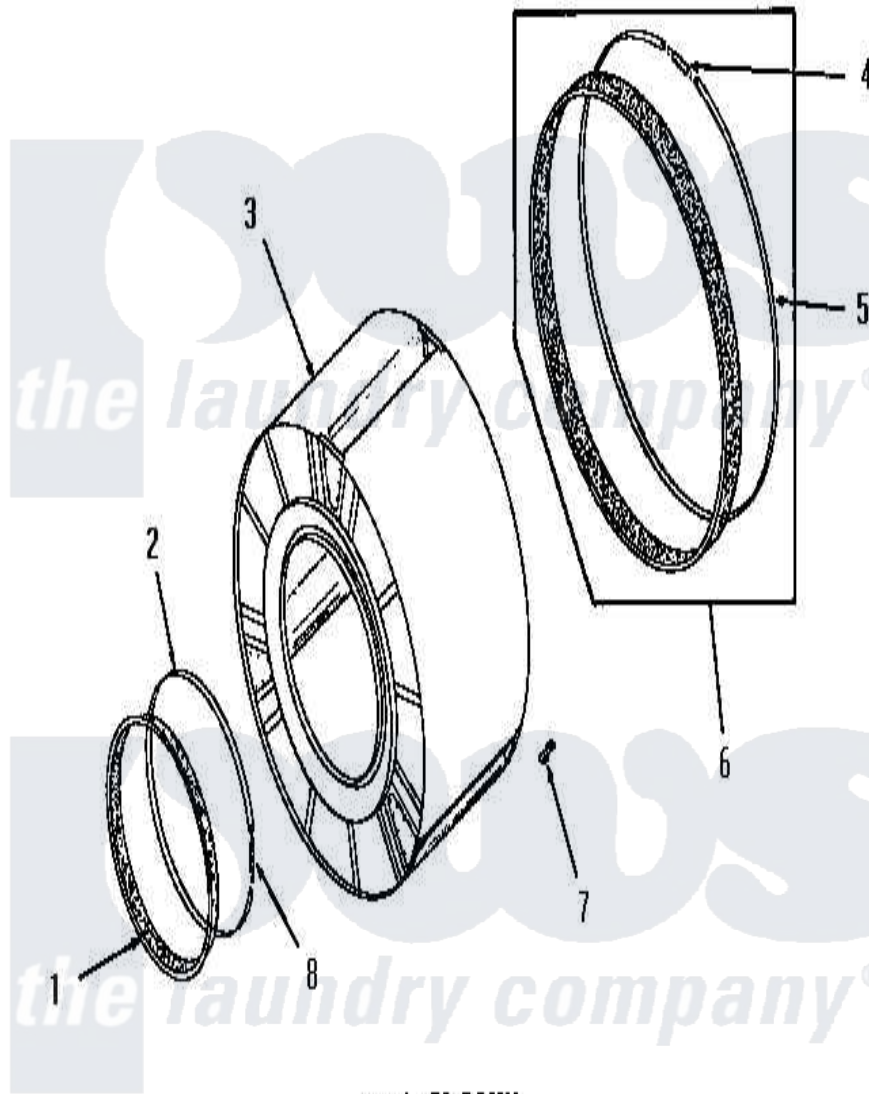

Amana DG3020 09 - CLOTHES DRUM

CLOTHES DRUM

Amana [Residential Amana DG3020 Washer Parts](#) Parts Diagram 09 - CLOTHES DRUM
 Click on the part number to view part

| Item | Original Part Number | Replaced By | Status | Part Description |
|------|------------------------|-------------|---------------|------------------|
| 1 | 51881 | | | Seal, Front |
| 2 | 50169 | | | Strap, Retainer |
| 3 | 53135 | | | Assembly, Drum |
| 4 | 52310 | | | Spring |
| 5 | 50781 | | | Strap, Seal |
| 6 | 51883A | | | Assembly, Seal |
| 7 | 51201 | | Not Available | CLIP |
| 8 | 50168 | | | Spring |