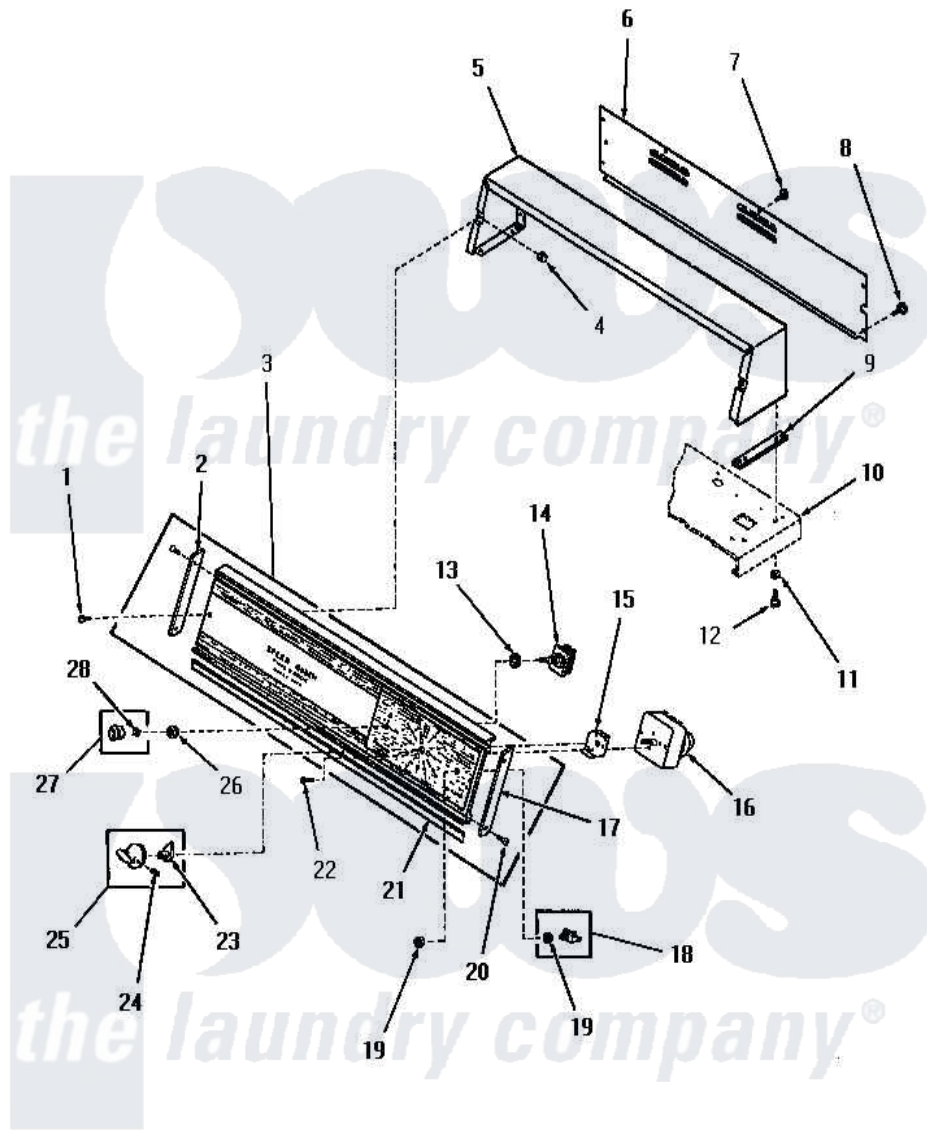

Amana DG3020 10 - CONTROL PANEL, CONTROL HOOD & CONTROLS

CONTROL PANEL, CONTROL HOOD AND CONTROLS

Amana [Residential Amana DG3020 Washer Parts](#) Parts Diagram 10 - CONTROL PANEL, CONTROL HOOD & CONTROLS

[Click on the part number to view part](#)

Item	Original Part Number	Replaced By	Status	Part Description
1	25232		Not Available	SCREW,8AB-18X7/8 OVAL
2	25072		Not Available	END CAP, LEFT
3	0054512		Not Available	USE D7602303
4	54038			NUt, Speed U-Type
5	52530W		Not Available	CONTROL HOOD, WHITE
"	52530H		Not Available	CONTROL HOOD, HARVEST GOLD
"	52530A		Not Available	CONTROL HOOD, AVOCADO
6	52539GR		Not Available	CONTROL HOOD REAR COVER, GRAY
7	23222	3177991		Screw
8	25724		Not Available	HEX HEAD SCREW
9	23028		Not Available	GASKET,CONTROL BOX END
10	Y00000000		Not Available	SEE NOTE CABINET TOP
11	20493			Washer, 11/64 ID x 3/8 OD
12	23962	W10116760		Screw

13	91176		Lockwasher, 3/8 Intshkp
14	53380	Not Available	TEMPERATURE SELECTOR SWITCH
15	25966	Not Available	SPACER,TIMER
16	52594	Not Available	TIMER
17	25073	Not Available	END CAP, RIGHT
18	53768	55882P	Assembly- Switch
19	52947		Nut, Hex 15/32-32
20	52864	500226	Screw, 8b-16 x 5/8 Tap
21	Y0053880	Not Available	ACTUATOR, WATER
22	Y0054441	Not Available	NAMEPLATE, HANDLE
23	24857	Not Available	INDICATOR
24	25285	Not Available	SETSCREW
25	24858	Not Available	ASSY,KNOB-TIMER
26	24205		Nut, Knurled 3/8-24
27	22245	Not Available	xREPLACE
28	22244	Not Available	CLIP,C xREPLACE