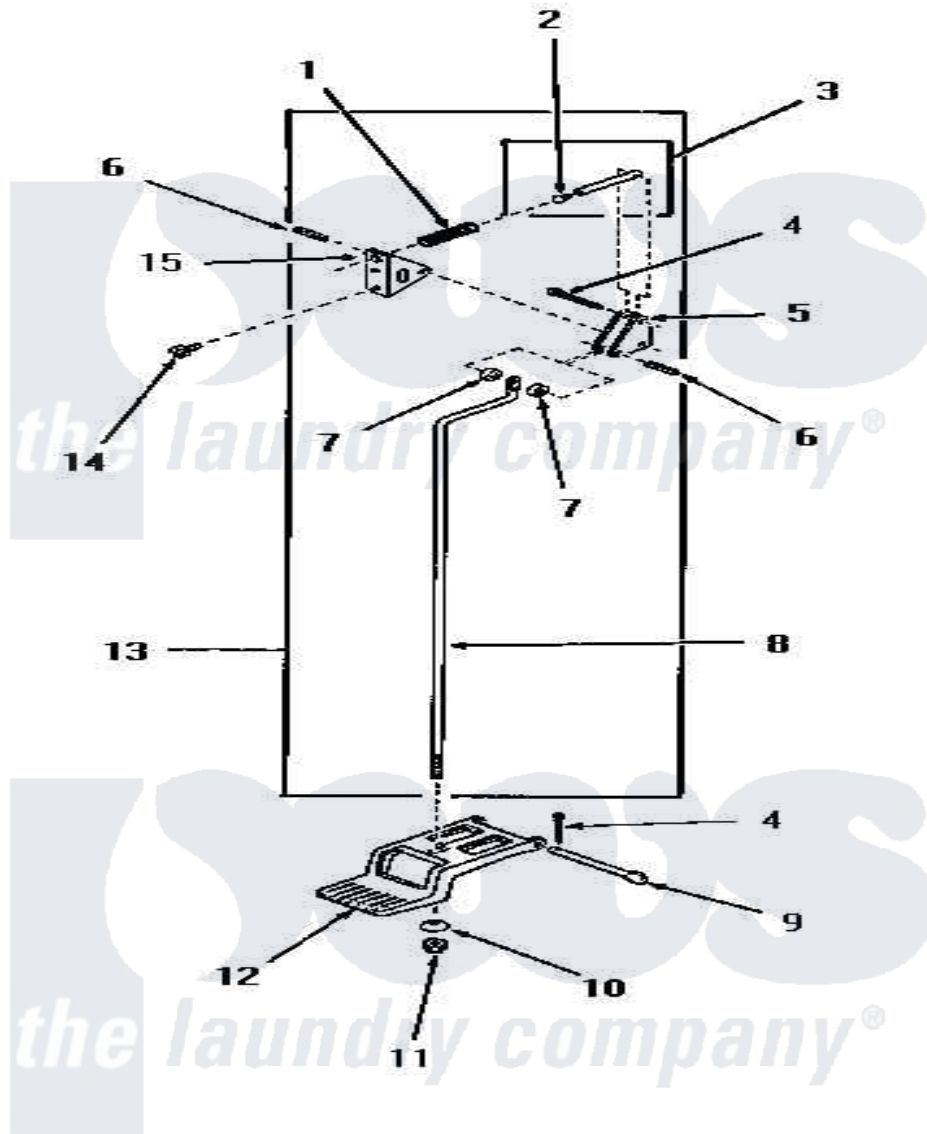

Amana DG3020 11 - DOOR RELEASE

DOOR RELEASE

Amana [Residential Amana DG3020 Washer Parts](#) Parts Diagram 11 - DOOR RELEASE

[Click on the part number to view part](#)

Item	Original Part Number	Replaced By	Status	Part Description
1	51065		Not Available	DOOR RELEASE SPRING
2	51786		Not Available	PLUG
3	51841		Not Available	DOOR RELEASE PIN ASSEMBLY
4	02578			Pin, Cotter
5	51041		Not Available	DOOR RELEASE LEVER
6	51161		Not Available	PIN,ROLL 1/8 X 3/4
7	51121			Door Release Spacer
8	51837		Not Available	DOOR RELEASE ROD
9	51045		Not Available	PEDAL HINGE PIN
10	51046		Not Available	NYLON WASHER
11	51271		Not Available	NUT
12	51802			Pedal, Foot
13	51844		Not Available	DOOR RELEASE ASSEMBLY
14	51246		Not Available	SCREW
15	51052		Not Available	DOOR RELEASE BRACKET