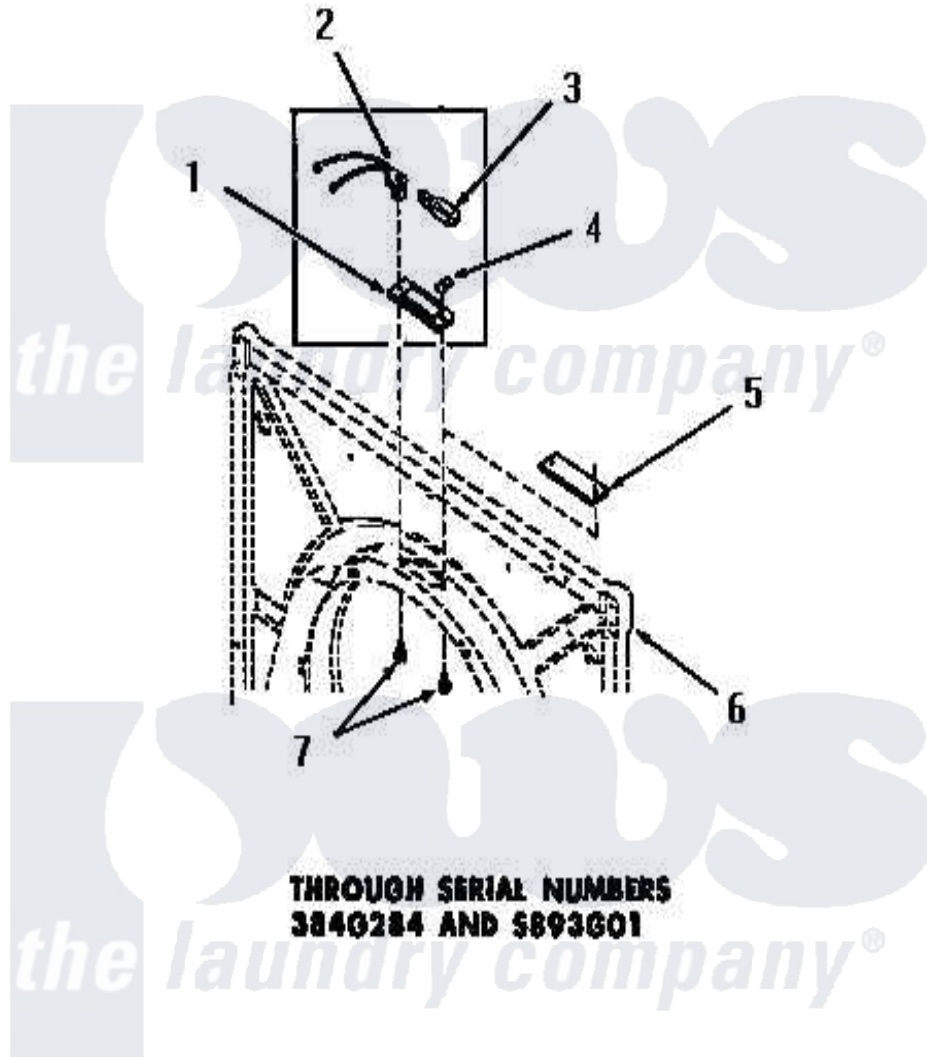

# Amana DG3020 12 - DRUM LIGHT & COVER PLATE

**THROUGH SERIAL NUMBERS  
3840284 AND 5893601**

[Amana Residential Amana DG3020 Washer Parts](#) Parts Diagram 12 - DRUM LIGHT & COVER PLATE  
Click on the part number to view part

Item	Original Part Number	Replaced By	Status	Part Description
1	<a href="#">51070</a>			Lens, Drum Light
2	Y51887		Not Available	BULB RECEPTACLE
3	21608	<a href="#">A3167501</a>		Lamp Oven, Int.
4	Y51788		Not Available	SPEED NUT
5	53911		Not Available	COVER PLATE
6	Y00000000		Not Available	SEE NOTE FRONT FRAME AND AIR SHROUD
7	51784		Not Available	SCREW, 10B-16 X 1/2 HEX