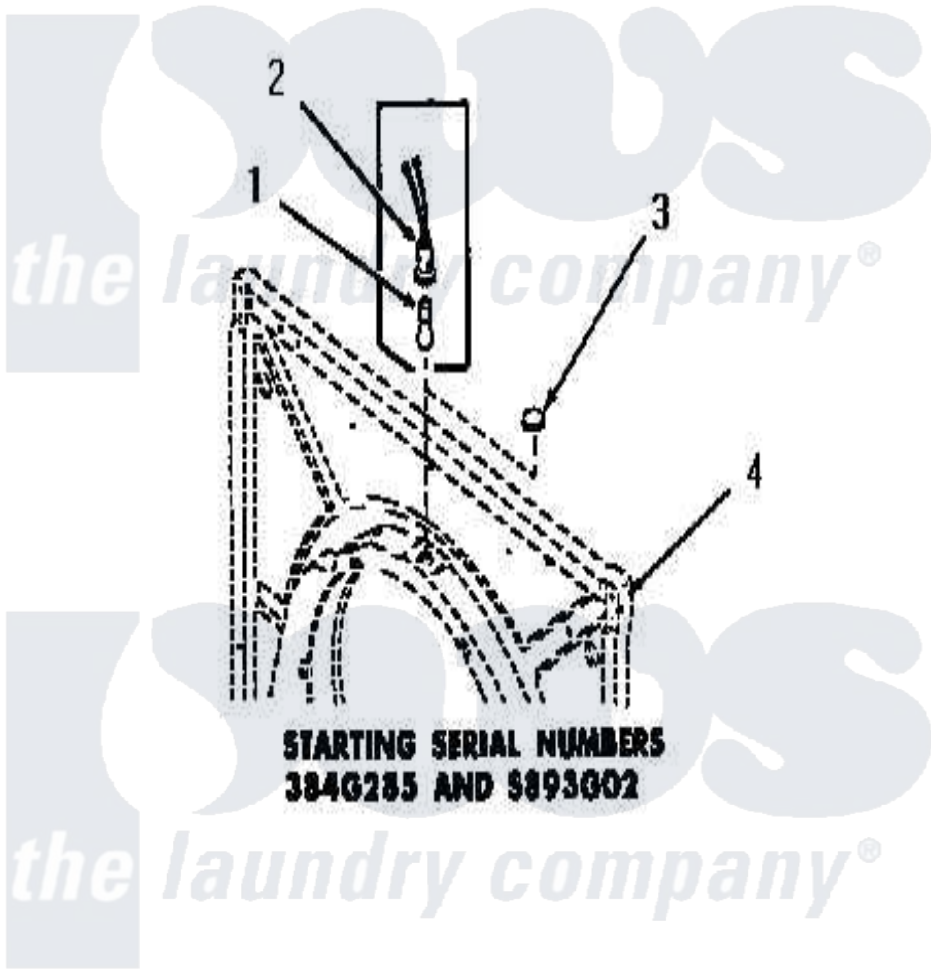

Amana DG3020 13 - DRUM LIGHT & COVER PLATE

1 2 3 4

[Amana Residential Amana DG3020 Washer Parts](#) Parts Diagram 13 - DRUM LIGHT & COVER PLATE
Click on the part number to view part

Item	Original Part Number	Replaced By	Status	Part Description
1	Y54608	31001575		Bulb, Cylinder Light
2	Y0054609	M0270519		Washer
3	54610		Not Available	PLUG BUTTON
4	Y00000000		Not Available	SEE NOTE FRONT FRAME AND AIR SHROUD