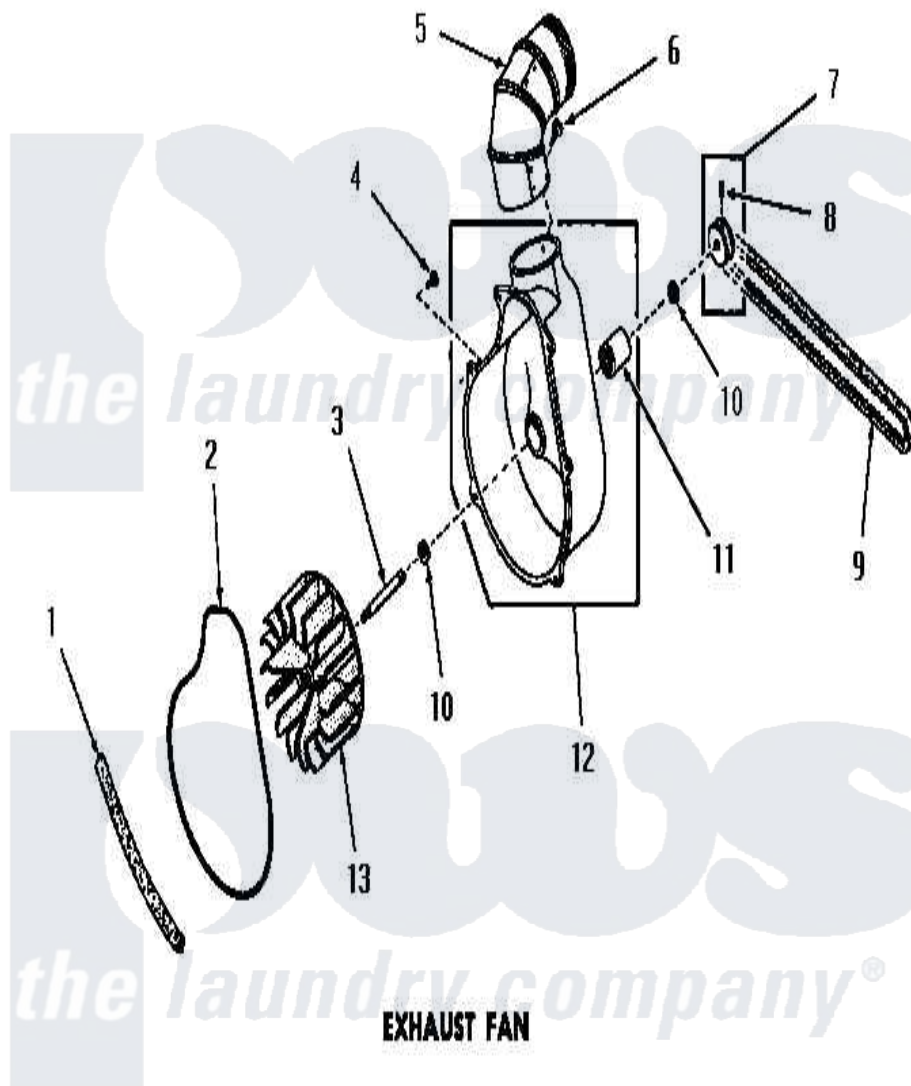

Amana DG3020 14 - EXHAUST FAN

Amana Residential Amana DG3020 Washer Parts Parts Diagram 14 - EXHAUST FAN
 Click on the part number to view part

Item	Original Part Number	Replaced By	Status	Part Description
1	51790			Seal
2	51791			Gasket, Housing
3	53519		Not Available	EXHAUST FAN SHAFT
4	51784		Not Available	SCREW, 10B-16 X 1/2 HEX
5	Y0052707	31986601B		Switch, Rocker
6	23222	3177991		Screw
7	53521		Not Available	ASSY, PULLEY
8	02771			Screw, 1/4-20 x 3/8 Hex S
9	51994			Belt
10	52549			Washer, 501 ID X 3/4 Odx
11	51991		Not Available	BEARING
12	51946		Not Available	HOUSING, BLOWER
13	90585		Not Available	IMPELLER