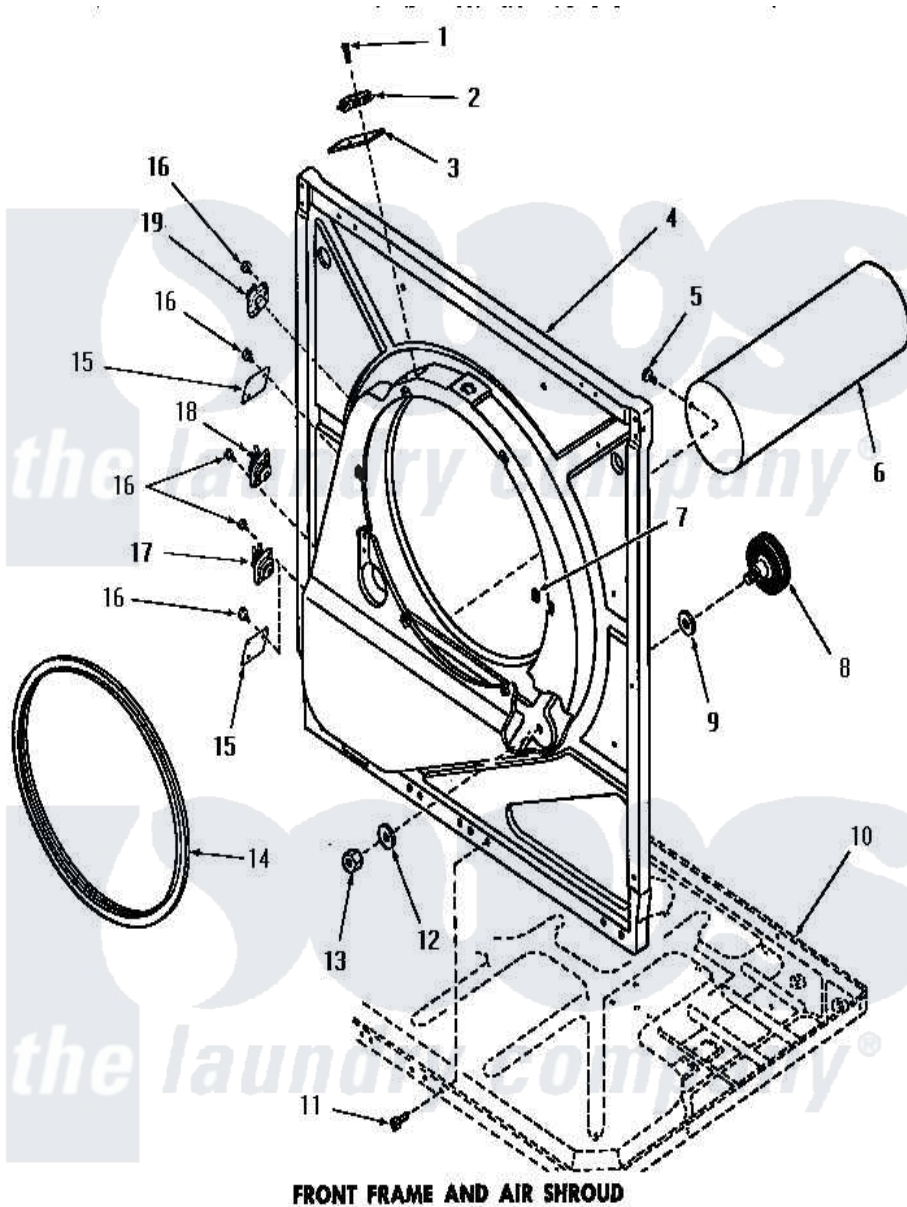

# Amana DG3020 15 - FRONT FRAME & AIR SHROUD

**FRONT FRAME AND AIR SHROUD**

Amana Residential Amana DG3020 Washer Parts Parts Diagram 15 - FRONT FRAME & AIR SHROUD  
 Click on the part number to view part

Item	Original Part Number	Replaced By	Status	Part Description
1	<a href="#">51783</a>			Screw, 6b-20 X 7/8 HeX
2	Y51143		Not Available	SWITCH
3	<a href="#">52112</a>			Insulation
4	51850		Not Available	FRONT FRAME AND AIR SHROUD
5	52150	<a href="#">489464</a>		Screw
6	51821		Not Available	EXHAUST DUCT
7	52865		Not Available	SPEED NUT
8	53555	<a href="#">56285</a>		Roller Cylinder
9	<a href="#">52123</a>			Washer
10	Y00000000		Not Available	SEE NOTE FRAME BASE
11	51784		Not Available	SCREW,10B-16 X 1/2 HEX
12	<a href="#">52122</a>			Washer
13	52124		Not Available	NUT
14	51798		Not Available	GASKET
15	52550		Not Available	COVER PLATE
16	23222	<a href="#">3177991</a>		Screw