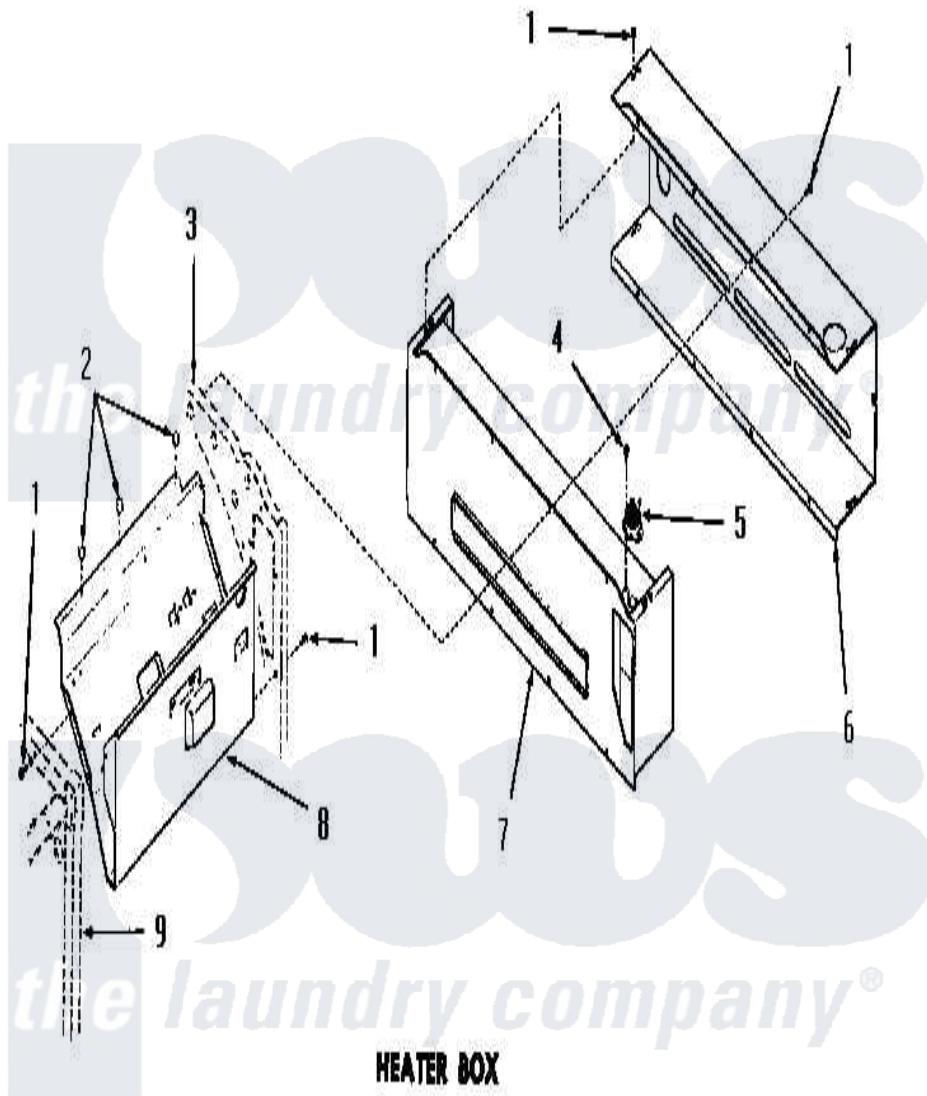

Amana DG3020 16 - HEATER BOX

HEATER BOX
(Gas Models)

[Amana Residential Amana DG3020 Washer Parts](#) Parts Diagram 16 - HEATER BOX
Click on the part number to view part

Item	Original Part Number	Replaced By	Status	Part Description
1	51784		Not Available	SCREW,10B-16 X 1/2 HEX
2	52552		Not Available	BUMPER, OVEN DOOR
3	Y00000000		Not Available	SEE NOTE REAR FRAME
4	23222	3177991		Screw
5	51185		Not Available	THERMOSTAT,HEATER BOX
6	Y51862		Not Available	HEATER BOX
7	54717		Not Available	ASSY,HEATER BOX
8	Y52584		Not Available	BURNER SHIELD
9	Y00000000		Not Available	SEE NOTE FRONT FRAME AND AIR SHROUD