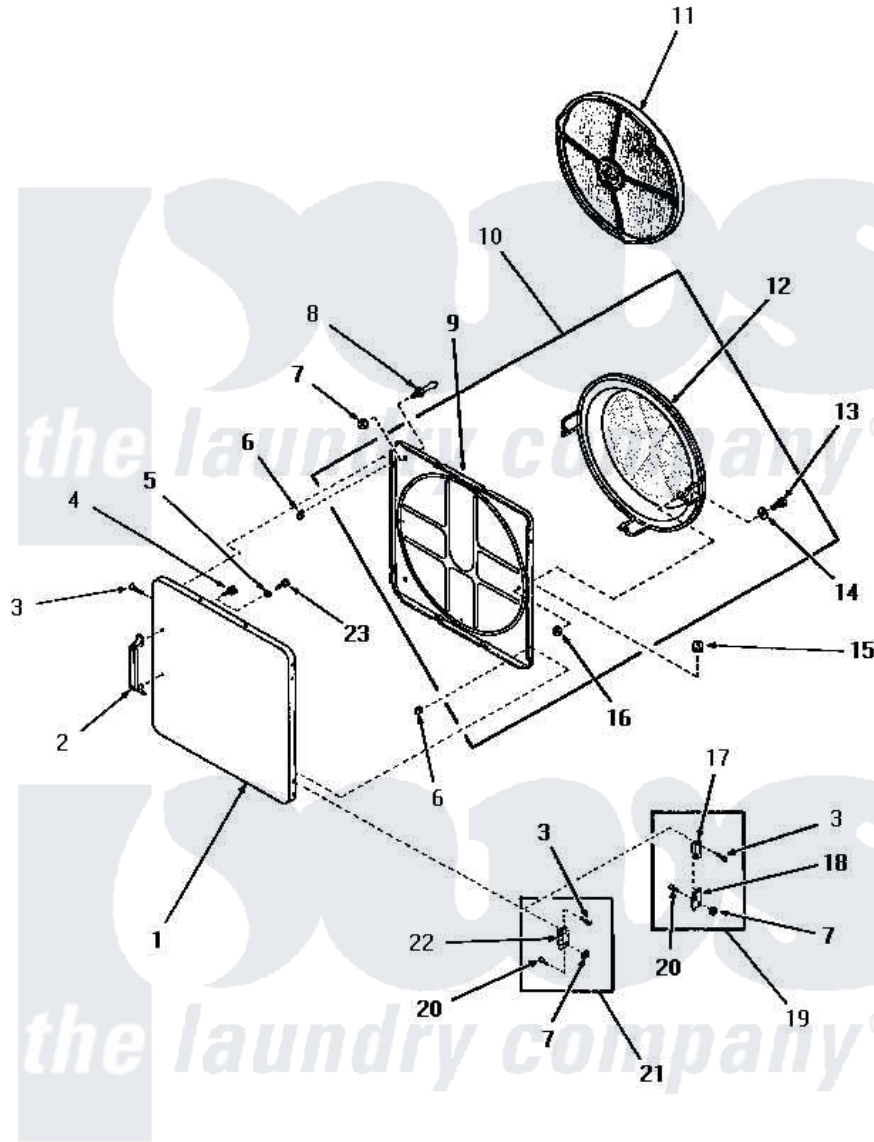

# Amana DG3020 17 - LOADING DOOR

## LOADING DOOR (Through Serial Nos. 31V9368 and 566Y580)

Amana [Residential Amana DG3020 Washer Parts](#) Parts Diagram 17 - LOADING DOOR  
Click on the part number to view part

Item	Original Part Number	Replaced By	Status	Part Description
1	52489W		Not Available	OUTER DOOR PANEL, WHITE
"	52489H		Not Available	OUTER DOOR PANEL, HARVEST GOLD
"	52489C		Not Available	OUTER DOOR PANEL, COPPERTONE
"	52489A		Not Available	OUTER DOOR PANEL, AVOCADO
2	54068	<a href="#">61925</a>		Pull Door Commercial Black
3	52864	<a href="#">500226</a>		Screw, 8b-16 x 5/8 Tap
4	52150	<a href="#">489464</a>		Screw
5	Y20278		Not Available	LOCKWASHER
6	52865		Not Available	SPEED NUT
7	51236	<a href="#">488130</a>		Nut
8	<a href="#">51992</a>			Strike, Door
9	54730		Not Available	INNER DOOR PANEL
10	54738		Not Available	ASSY,HOUSING & PANEL
11	53002		Not Available	NO LONGER AVAILABLE