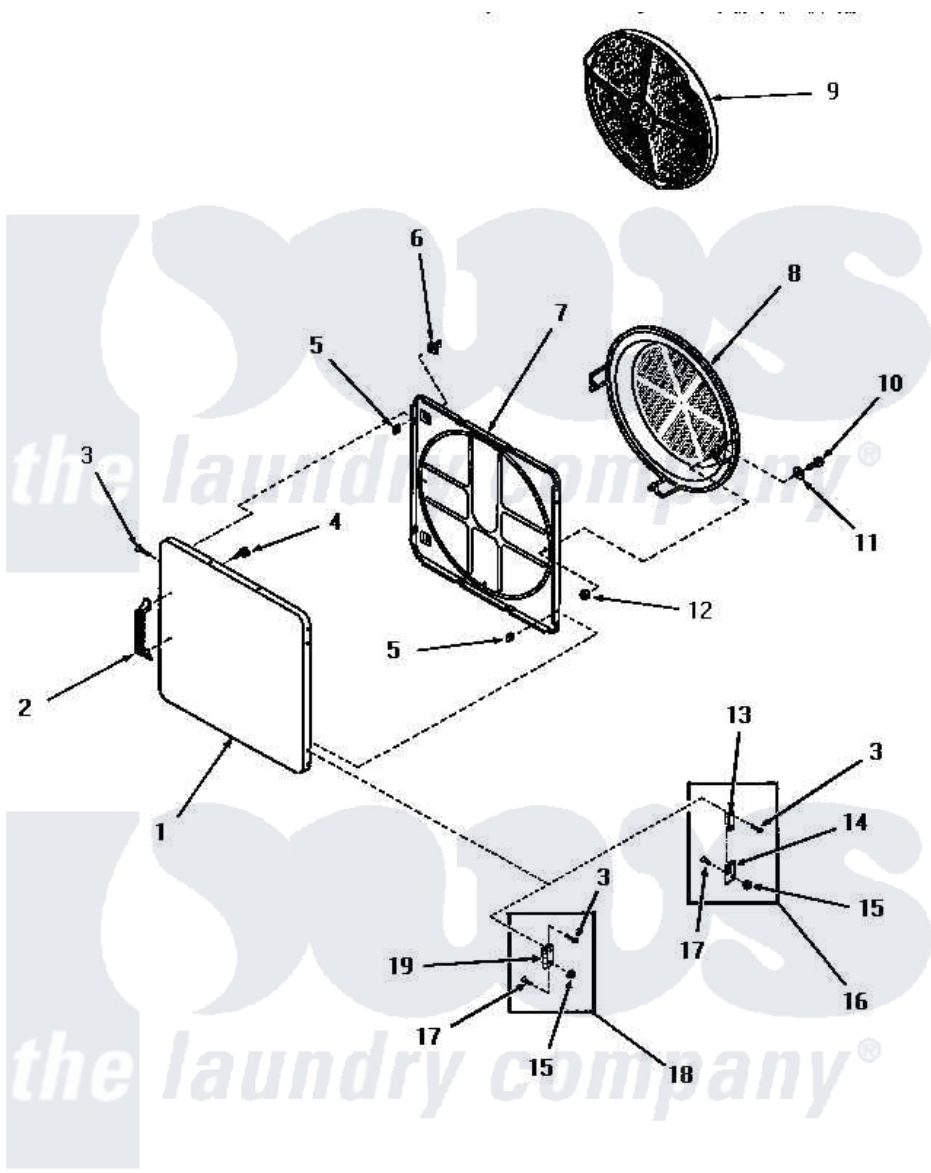

Amana DG3020 18 - LOADING DOOR

LOADING DOOR (Starting Serial Nos. 31V9369 and S66Y581)

Amana [Residential Amana DG3020 Washer Parts](#) Parts Diagram 18 - LOADING DOOR
Click on the part number to view part

Item	Original Part Number	Replaced By	Status	Part Description
1	52489W		Not Available	OUTER DOOR PANEL, WHITE
"	52489H		Not Available	OUTER DOOR PANEL, HARVEST GOLD
"	52489C		Not Available	OUTER DOOR PANEL, COPPERTONE
"	52489A		Not Available	OUTER DOOR PANEL, AVOCADO
2	54068			Pull Door Commercial Black
3	52864	61925 500226		Screw, 8b-16 x 5/8 Tap
4	52150	489464		Screw
5	52865		Not Available	SPEED NUT
6	54661	LA-1003		Door Catch Kit
7	54665	54-665		Bake Element
8	54731	54-731		Bake Element
9	53002		Not Available	NO LONGER AVAILABLE
10	24688		Not Available	CAP SCREW
11	Q6275		Not Available	WASHER

12	52566	27001225	Nut, Jam Mid Lock 1/4-20
13	Y0053944	D7772202	Air Duct. Bottom
14	Y0053945	D7772101	Shield-Light
15	51236	488130	Nut
16	Y00000000	Not Available	SEE NOTE MODELS DG3350, DG3300, DG3250, FG3240 AND DG3240
17	22649		Screw, 8-32 X 13/32 FI
18	Y00000000	Not Available	SEE NOTE ALL OTHER MODELS
19	70014		Hinge