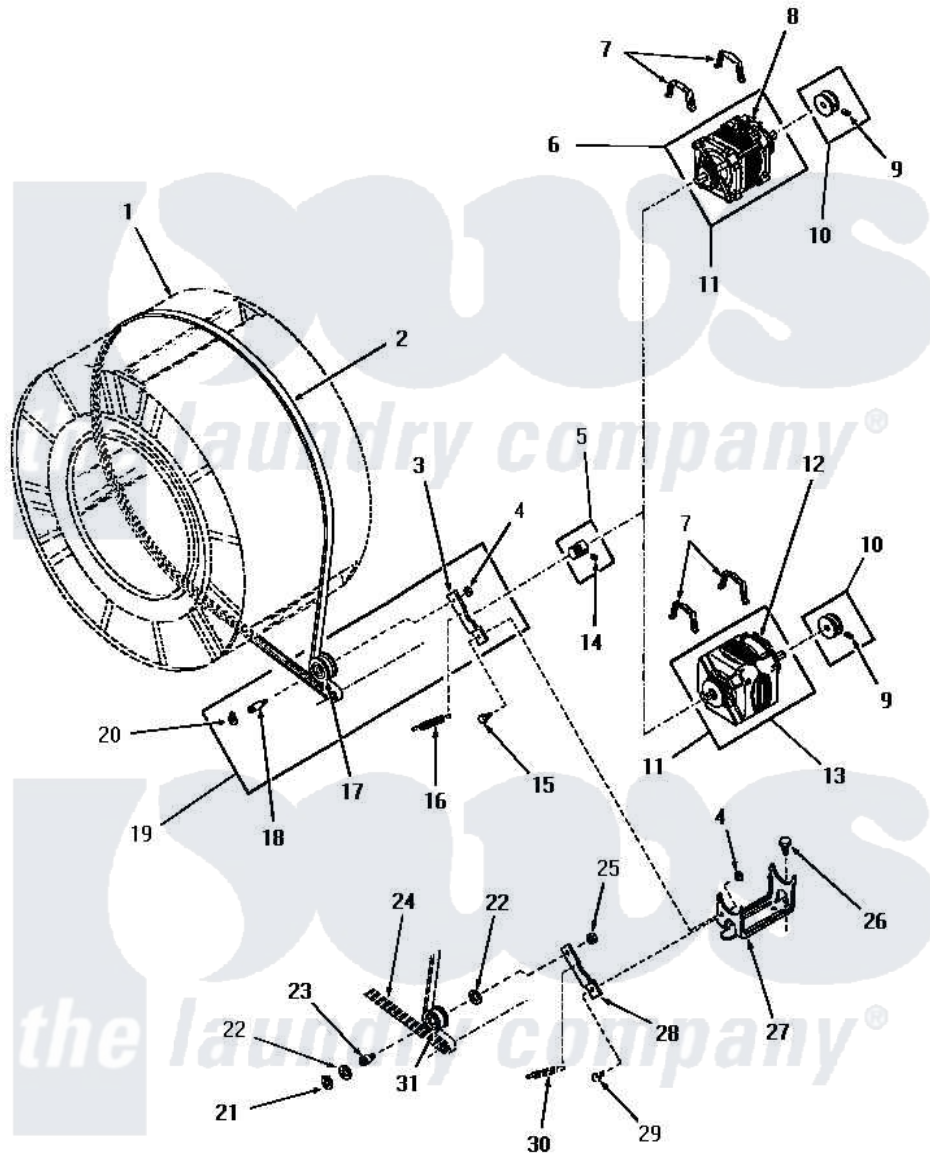

# Amana DG3020 19 - MOTOR, IDLER & BELT

**MOTOR, IDLER AND BELT**

Amana [Residential Amana DG3020 Washer Parts](#) Parts Diagram 19 - MOTOR, IDLER & BELT  
 Click on the part number to view part

Item	Original Part Number	Replaced By	Status	Part Description
1	Y00000000		Not Available	SEE NOTE CLOTHES DRUM
2	<a href="#">52556</a>			Belt
3	54410		Not Available	LEVER, IDLER
4	52566	<a href="#">27001225</a>		Nut, Jam Mid Lock 1/4-20
5	52593		Not Available	ASSY, MOTOR PULLEY
6	Y00000000		Not Available	SEE NOTE GENERAL ELECTRIC FORM "V" MOTOR
7	51789	<a href="#">660658</a>		Clamp, Motor Mounting 343481 685441
8	53249		Not Available	SWITCH
9	<a href="#">02771</a>			Screw, 1/4-20 x 3/8 Hex S
10	<a href="#">53522</a>			Pulley, Motor
11	52697		Not Available	MOTOR
12	Y00000000		Not Available	SEE NOTE WESTINGHOUSE -- (NOT REPLACEABLE)
"	<a href="#">53213</a>			Switch
"	53226		Not Available	SWITCH, MOTOR

"	53214	Not Available	MOTOR SWITCH, DELCO
13	Y00000000	Not Available	SEE NOTE GENERAL ELECTRIC FORM "T" MOTOR
14	52906	Not Available	SETSCREW
15	<a href="#">52567</a>		Bolt, Shoulder
16	<a href="#">52323</a>		Spring
17	<a href="#">Y54414</a>		Assembly, Wheel And Bearing
18	54411	Not Available	SHAFT, IDLER LEVER
19	54415	Not Available	LEVER, IDLER
20	<a href="#">23748</a>		Ring, Retaining
21	<a href="#">70061</a>		Ring, Retaining
22	<a href="#">Y52564</a>		Washer
23	52611	Not Available	SHAFT, IDLER xREPLACE
24	Y00000000	Not Available	SEE NOTE BELT
25	52124	Not Available	NUT
26	23928	Not Available	CAP SCREW AND LOCKWASHER
27	51824	Not Available	MOUNT, MOTOR
28	52562	Not Available	IDLER LEVER
29	Y00000000	Not Available	SEE NOTE SHOULDER BOLT
30	Y00000000	Not Available	SEE NOTE SPRING
31	52561	Not Available	IDLER PULLEY