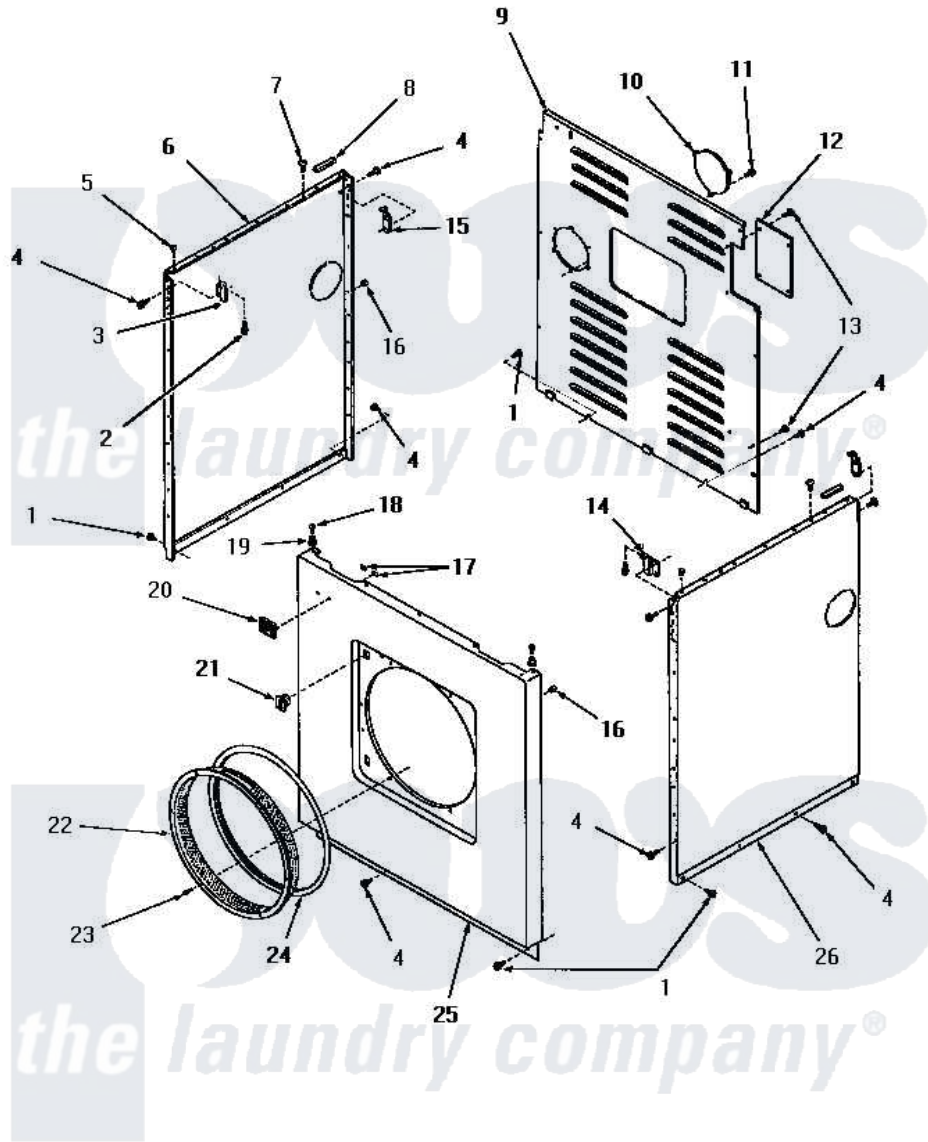

Amana DG3020 21 - PANELS

PANELS

Amana [Residential Amana DG3020 Washer Parts](#) Parts Diagram 21 - PANELS
 Click on the part number to view part

Item	Original Part Number	Replaced By	Status	Part Description
1	25723	27001200		Screw
2	23008			Screw, 10-24 X 3/4 Sems
3	22847		Not Available	BRACKET
4	51784		Not Available	SCREW,10B-16 X 1/2 HEX
5	21176			Bumper
6	52669W		Not Available	SIDE PANEL, LEFT, WHITE
"	52669C		Not Available	SIDE PANEL, LEFT, COPPERTONE
"	52669H		Not Available	SIDE PANEL, LEFT, HARVEST GOLD
"	52669A		Not Available	SIDE PANEL, LEFT, AVOCADO
7	52442		Not Available	SCREW, No.10-16 X 3/8"
8	80312			Bumper Pad
9	52677GR		Not Available	PANEL,REAR xREPLACE
"	52677A		Not Available	REAR PANEL, AVOCADO
"	52677H		Not Available	REAR PANEL, HARVEST GOLD