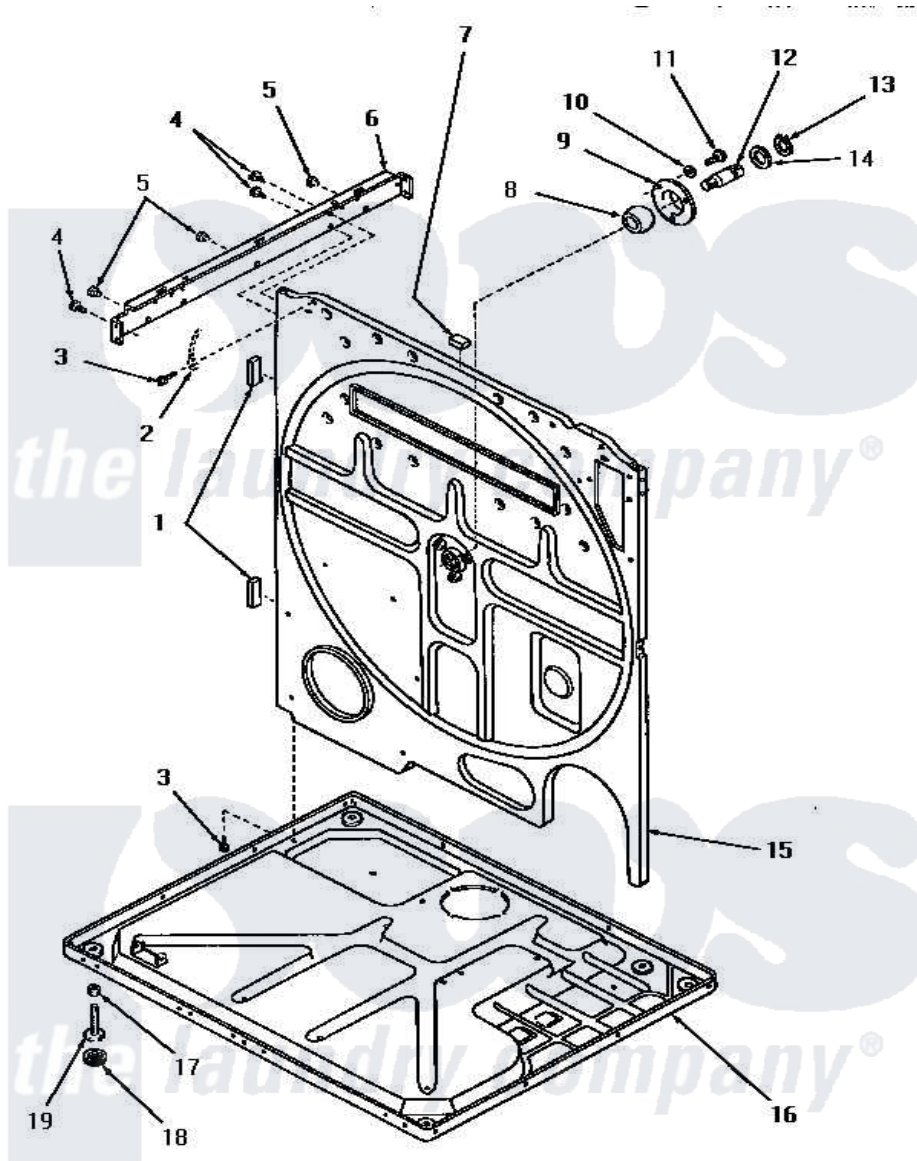

Amana DG3020 22 - REAR FRAME & FRAME BASE

REAR FRAME AND FRAME BASE

Amana [Residential Amana DG3020 Washer Parts](#) Parts Diagram 22 - REAR FRAME & FRAME BASE

[Click on the part number to view part](#)

Item	Original Part Number	Replaced By	Status	Part Description
1	20354		Not Available	BUMPER PAD
2	Y00000000		Not Available	SEE NOTE GROUND WIRE, GREEN
3	51784		Not Available	SCREW,10B-16 X 1/2 HEX
4	51780	3390631		Screw, 10-16 X 3/8
5	21685	40038001		Bumper
6	51818		Not Available	SUPPORT CHANNEL, RIGHT OR LEFT
7	Y0054053	Y0301205		ELement- L
8	Y52079			Bearing, Drum Shaft
9	51826		Not Available	COVER,BEARING
10	03189			LoCkwasher, 1/4 Std-C P
11	53589	8204624		Bolt
12	53132		Not Available	SHAFT,DRUM
13	70061			Ring, Retaining
14	Y52564			Washer
15	52574		Not Available	FRAME,REAR

16	Y52572	Not Available	FRAME BASE
17	52794	62739	Nut, Lock
18	70282	Y314137	Foot, Rubber
19	Y52696	Y305086	Adjustable Leg And Nut