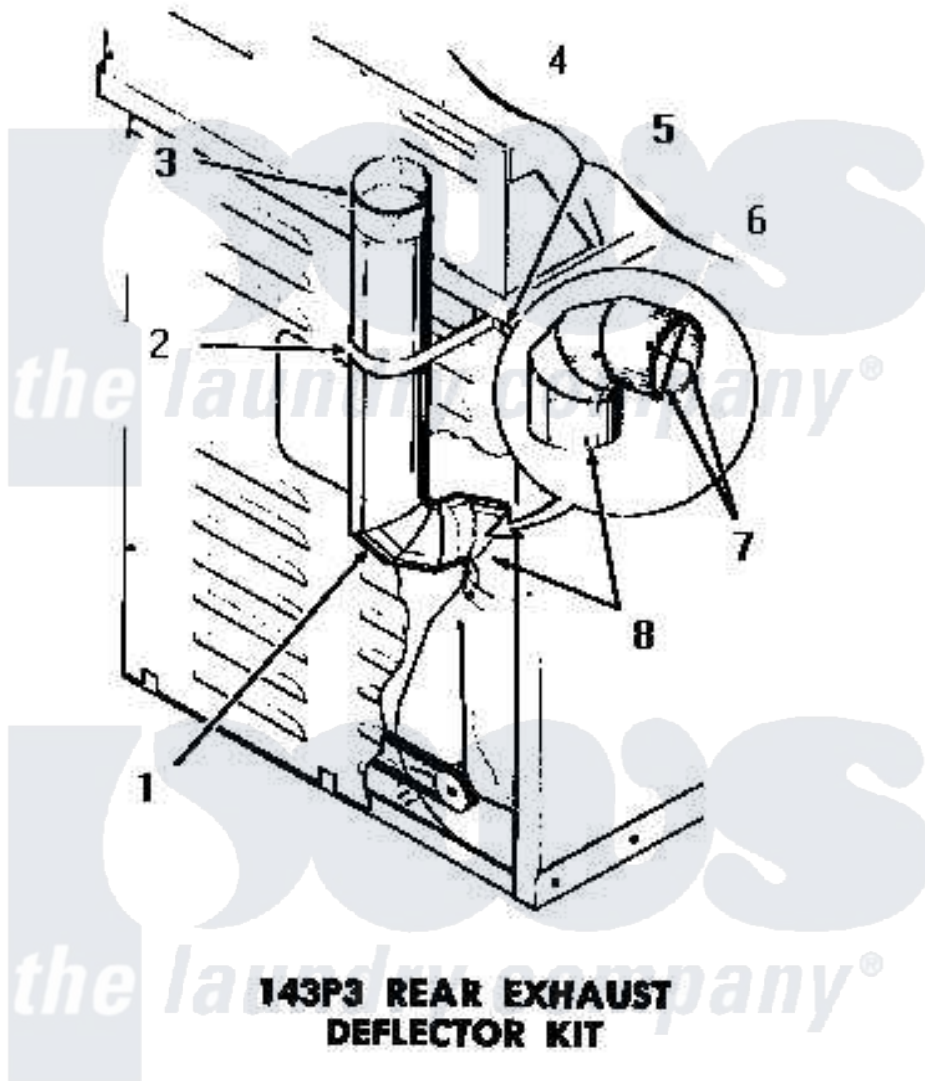

Amana DG3021 02 - 143P3 REAR EXHAUST DEFLECTOR KIT

Amana [Residential Amana DG3021 Washer Parts](#) Parts Diagram 02 - 143P3 REAR EXHAUST DEFLECTOR KIT
 Click on the part number to view part

| Item | Original Part Number | Replaced By | Status | Part Description |
|------|-----------------------|-------------|---------------|---|
| 1 | 51917 | | Not Available | ELBOW |
| 2 | 52127 | | Not Available | SUPPORT BRACKET |
| 3 | Y52129 | | Not Available | EXHAUST PIPE, 4" X 18" |
| 4 | 20267 | | | Screw, 10-24 X 3/8 Round |
| 5 | 03815 | | | Lockwasher, No.10 Ext Shk |
| 6 | 03673 | | Not Available | NUT |
| 7 | Y00000000 | | Not Available | SEE NOTE CUT AND REMOVE WIRE GUARDS |
| 8 | Y00000000 | | Not Available | SEE NOTE DRYER EXHAUST ELBOW -- (SUPPLIED WITH DRYER) |
| NI | 143P3 | | Not Available | REAR EXHAUST DEFLECTOR KIT |