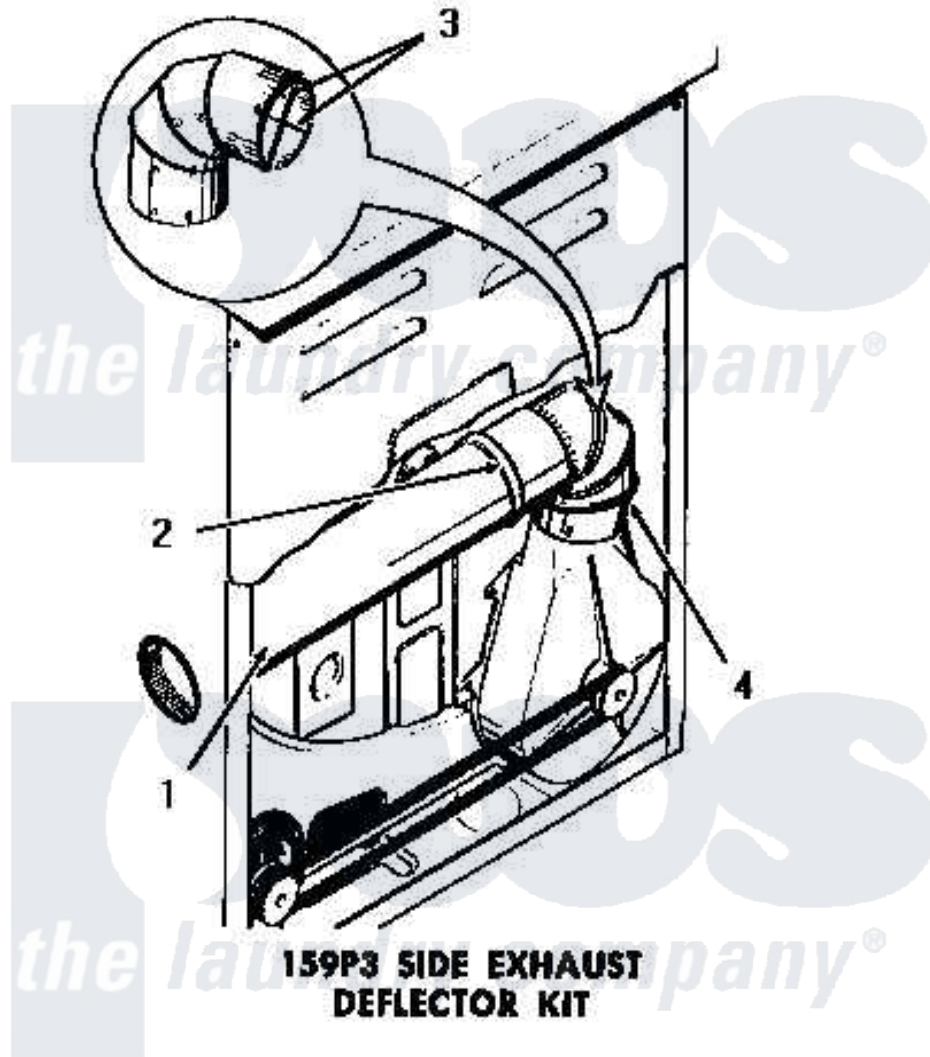

Amana DG3021 03 - 159P3 SIDE EXHAUST DEFLECTOR KIT

Amana [Residential Amana DG3021 Washer Parts](#) Parts Diagram 03 - 159P3 SIDE EXHAUST DEFLECTOR KIT
 Click on the part number to view part

Item	Original Part Number	Replaced By	Status	Part Description
1	Y0052776			Handle, Oven Door
2	0052775	0057344		Suptop Burner
3	Y00000000		Not Available	SEE NOTE CUT AND REMOVE WIRE GUARDS
4	Y00000000		Not Available	SEE NOTE DRYER EXHAUST ELBOW -- (SUPPLIED WITH DRYER)
NI	159P3		Not Available	SIDE EXHAUST DEFLECTOR KIT