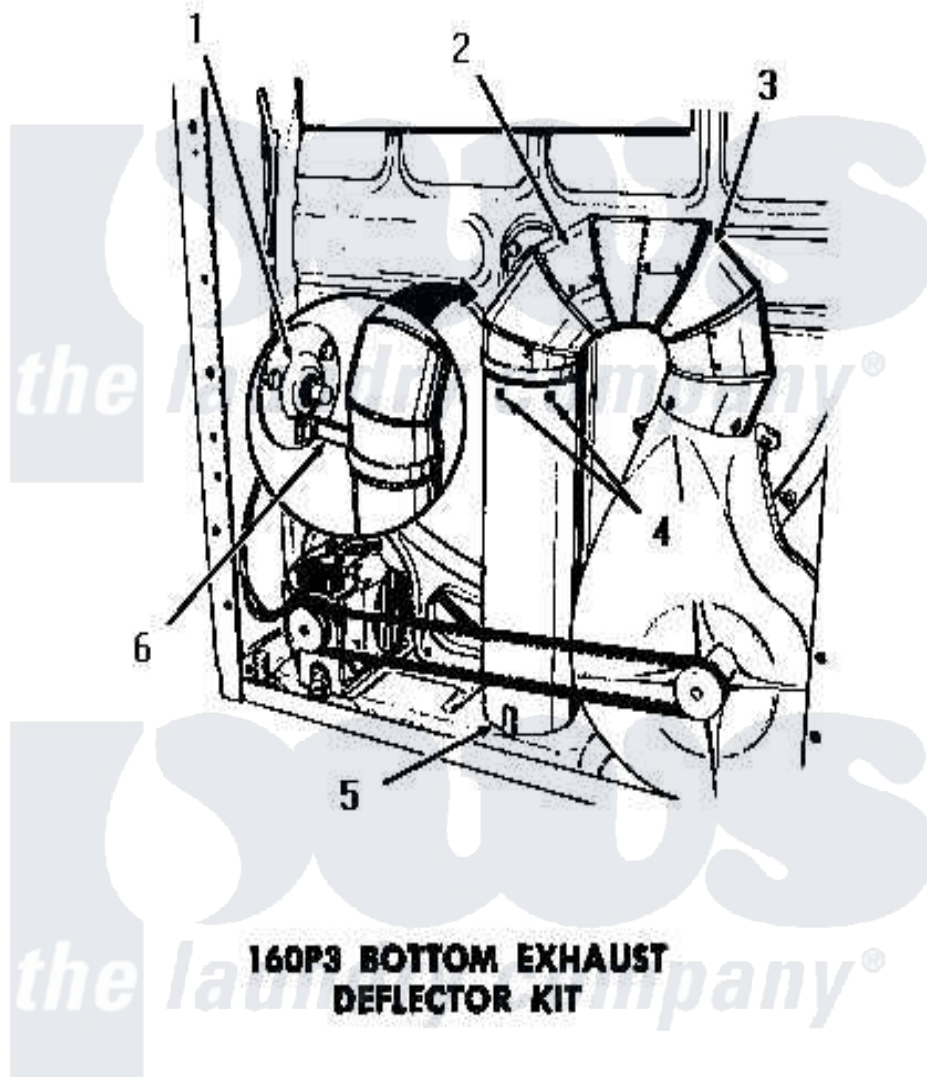

Amana DG3021 04 - 160P3 BOTTOM EXHAUST DEFLECTOR KIT

160P3 BOTTOM EXHAUST DEFLECTOR KIT

Amana [Residential Amana DG3021 Washer Parts](#) Parts Diagram 04 - 160P3 BOTTOM EXHAUST DEFLECTOR KIT
 Click on the part number to view part

Item	Original Part Number	Replaced By	Status	Part Description
1	Y00000000		Not Available	SEE NOTE BEARING RETAINER
2	52699		Not Available	SHORT 90 DEGREES ELBOW
3	Y00000000		Not Available	SEE NOTE DRYER EXHAUST ELBOW -- (SUPPLIED WITH DRYER)
4	23222	3177991		Screw
5	52698		Not Available	EXHAUST TUBE
6	0052775	0057344		Suptop Burner
NI	160P3		Not Available	BOTTOM EXHAUST DEFLECTOR KIT