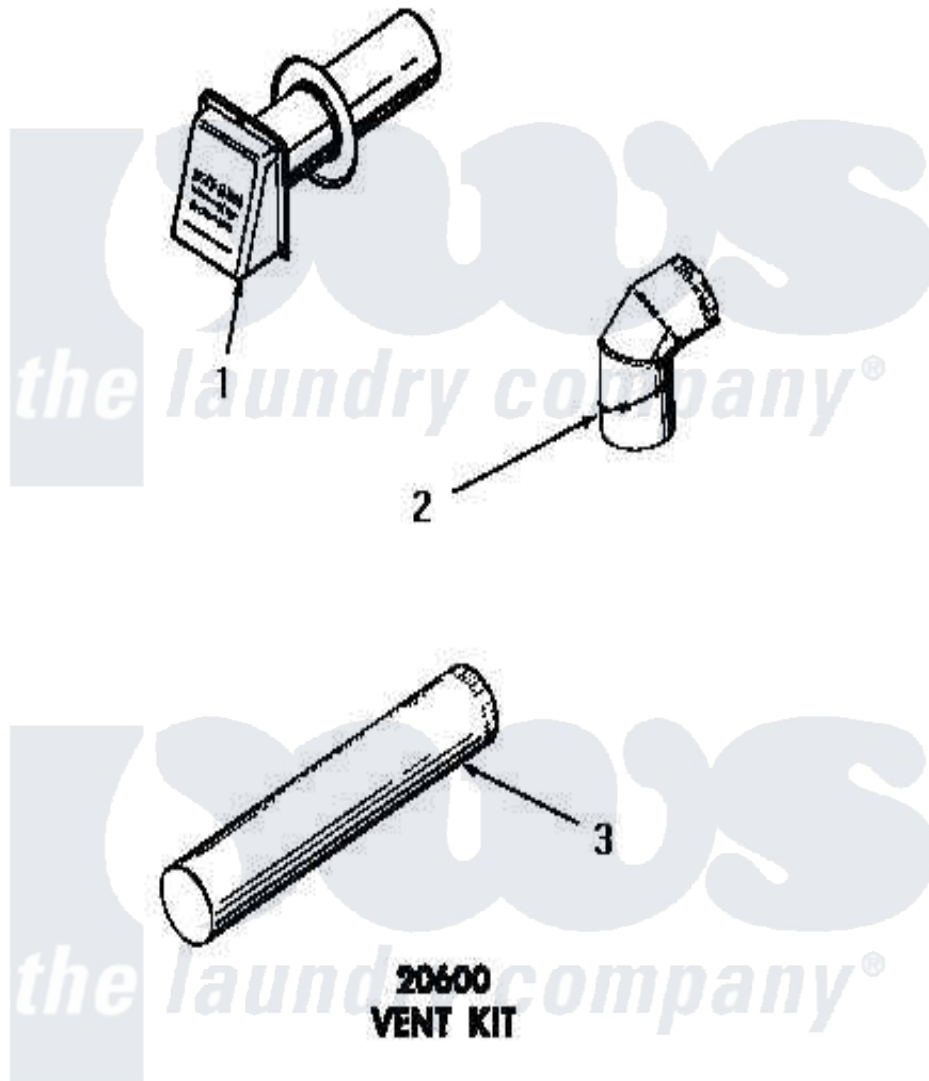

Amana DG3021 05 - 20600 VENT KIT

Amana [Residential Amana DG3021 Washer Parts](#) Parts Diagram 05 - 20600 VENT KIT
[Click on the part number to view part](#)

Item	Original Part Number	Replaced By	Status	Part Description
1	20601		Not Available	WEATHER HOOD
2	51917		Not Available	ELBOW
3	20602	20-602		Root Destroyer
NI	20600		Not Available	VENT KIT