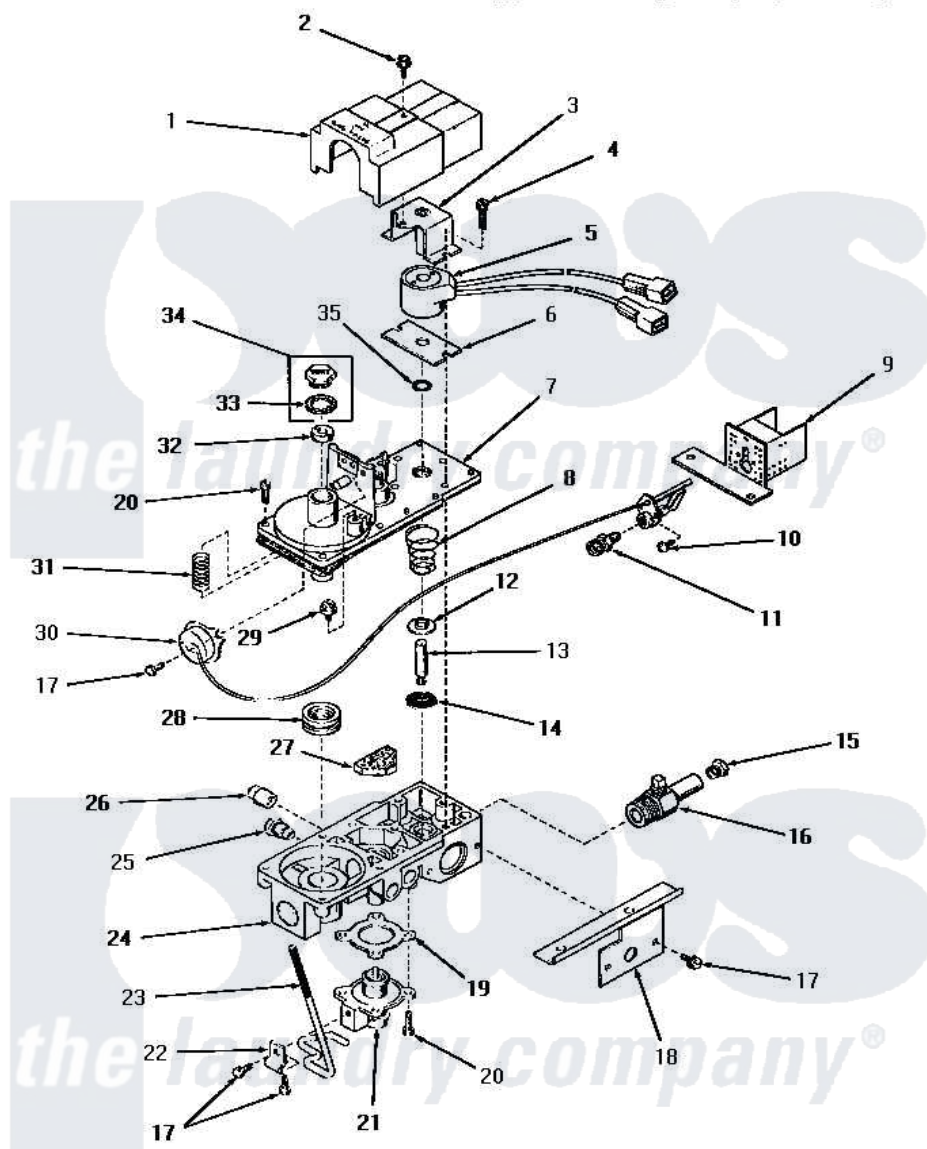

Amana DG3021 06 - 53377 GAS VALVE (NAT. / MIXED GAS)

53377 GAS VALVE (NAT./MIXED GAS)

Amana [Residential Amana DG3021 Washer Parts](#) Parts Diagram 06 - 53377 GAS VALVE (NAT. / MIXED GAS)
 Click on the part number to view part

Item	Original Part Number	Replaced By	Status	Part Description
1	53377S		Not Available	VALVE HOUSING
2	53379B		Not Available	HEX HEAD SCREW
3	53377B		Not Available	PLUNGER GUIDE AND BRACKET
4	53379C		Not Available	HEX HEAD SCREW
5	53377A		Not Available	COIL,BURNER
6	53377C		Not Available	PLATE
7	53377K		Not Available	VALVE COVER AND GASKET
8	53377Y		Not Available	VALVE SPRING
9	53377F		Not Available	PILOT SHIELD
10	53379F		Not Available	ROUND HEAD SCREW
11	53387			Orifice, NG
12	53377L		Not Available	STIFFENER
13	53377M		Not Available	PLUNGER SHAFT
14	53377N		Not Available	PLUNGER SEAT
15	51209		Not Available	ORIFICE,NG

16	53377W	Not Available	BURNER ORIFICE ADAPTER
17	53379D	Not Available	HEX HEAD SCREW
18	53377Q	Not Available	MOUNTING BRACKET
19	53377H	Not Available	GASKET
20	53379E	Not Available	HEX HEAD SCREW
21	53377G	Not Available	RESET VALVE
22	53377U	Not Available	CLAMP
23	53377J	Not Available	RESET LEVER
24	53377P	Not Available	VALVE BODY
25	53377V	Not Available	SCREW, COMPRESSION
26	20247		Plug, Pipe
27	53377T	Not Available	FILTER
28	52966R	Not Available	REGULATOR SEAT
29	53377Z	Not Available	HEX HEAD SCREW
30	53377E	Not Available	BURNER, PILOT
31	53377X	Not Available	REGULATOR SPRING
32	52966M	Not Available	REGULATOR SCREW
33	52966L	Not Available	GASKET
34	53558	Not Available	SCREW, VENT
35	53377D	Not Available	O-RING
NI	53377	Not Available	VALVE, GAS