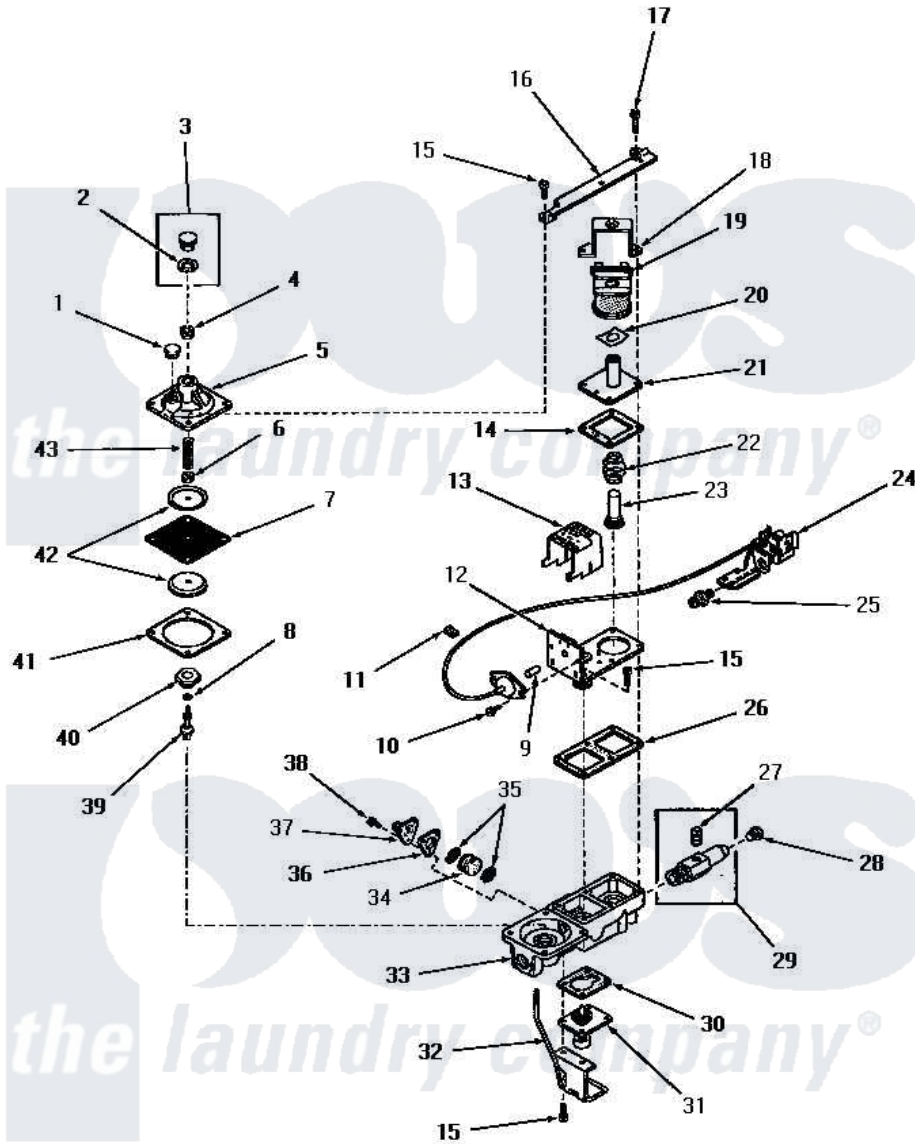

# Amana DG3021 07 - 54488 GAS VALVE (NAT. / MIXED GAS)

**54488 GAS VALVE (NAT./MIXED GAS)**

Amana [Residential Amana DG3021 Washer Parts](#) Parts Diagram 07 - 54488 GAS VALVE (NAT. / MIXED GAS)  
 Click on the part number to view part

Item	Original Part Number	Replaced By	Status	Part Description
1	54477		Not Available	CAP,VENT
2	0054474		Not Available	USE D7425607
3	Y0054476	<a href="#">D7431921Q</a>		Gasket
4	54486C		Not Available	REGULATOR SCREW
5	51402Q		Not Available	REGULATOR COVER
6	51402V		Not Available	NUT
7	51402X		Not Available	DIAPHRAGM
8	51402Y		Not Available	GASKET
9	54486Z		Not Available	ACTUATING PIN
10	54486K		Not Available	SCREW
11	54486N		Not Available	CLAMP
12	54486D		Not Available	PILOT VALVE LATCH AND PLATE
13	54486G		Not Available	LATCH COVER
14	54486T		Not Available	GASKET
15	54486J		Not Available	SCREW
16	54485		Not Available	MOUNTING BRACKET

17	54486L	Not Available	SCREW
18	54486F	Not Available	COIL HOLD-DOWN BRACKET
19	54486A	Not Available	COIL,BURNER
20	51402G	Not Available	LEAF SPRING
21	54486U	Not Available	PLUNGER GUIDE
22	51999E	Not Available	SPRING
23	54486M	Not Available	PLUNGER
24	54484	Not Available	PILOT BURNER
25	54473	Not Available	ORIFICE,PILOT
26	54486R	Not Available	GASKET
27	<a href="#">20247</a>		Plug, Pipe
28	51209	Not Available	ORIFICE,NG
29	0054480	Not Available	NET-PAN,DRAIN
30	54486S	Not Available	GASKET
31	54486Q	Not Available	RESET VALVE
32	54486E	Not Available	RESET LEVER AND BRACKET
33	54486B	Not Available	VALVE BODY
34	54486Y	Not Available	FILTER
35	54486X	Not Available	FILTER SCREEN
36	54486W	Not Available	GASKET
37	54486P	Not Available	OUTLET
38	54486H	Not Available	SCREW
39	51402AB	Not Available	REGULATOR PIN
40	51402AA	Not Available	REGULATOR PIN SEAT
41	51402Z	Not Available	GASKET
42	51402W	Not Available	DIAPHRAGM PLATE
43	51402U	Not Available	REGULATOR SPRING
NI	54488	Not Available	GAS VALVE