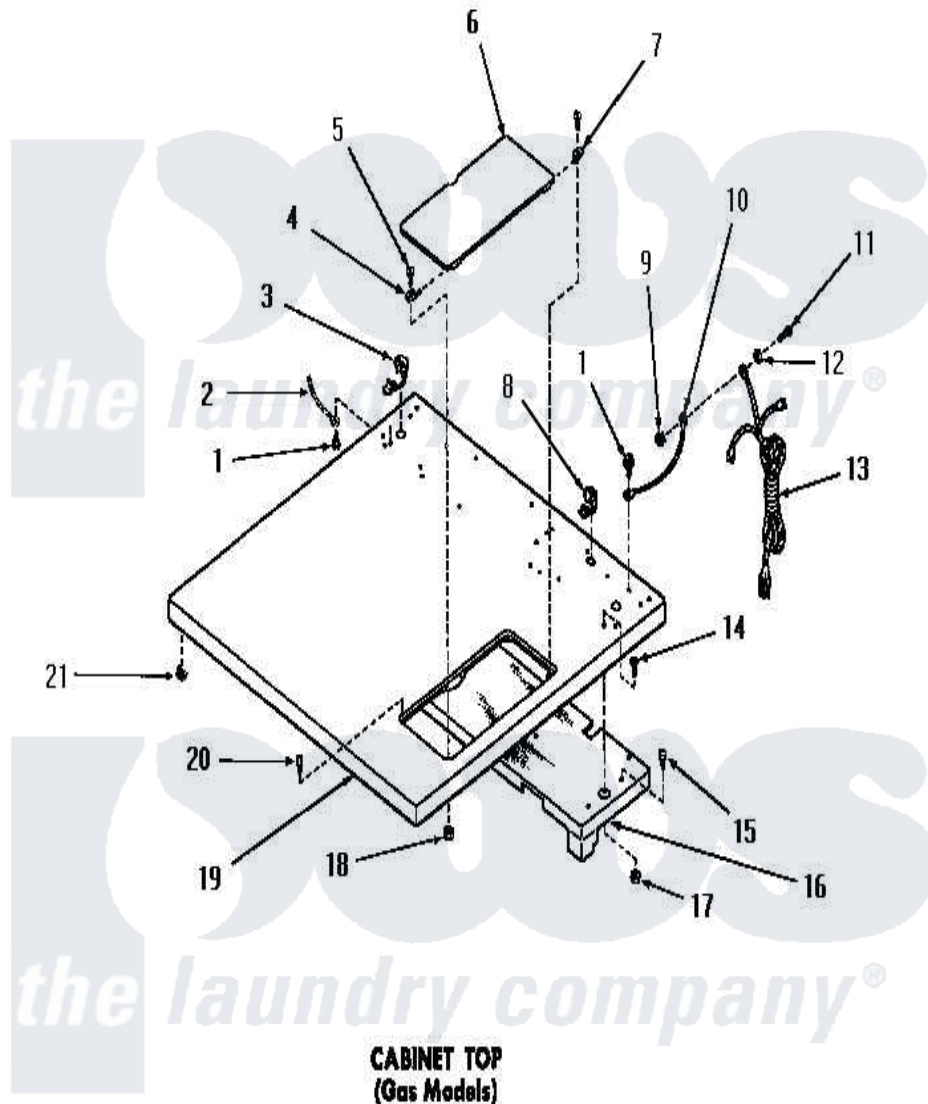

# Amana DG3021 08 - CABINET TOP

Amana Residential Amana DG3021 Washer Parts Parts Diagram 08 - CABINET TOP  
 Click on the part number to view part

Item	Original Part Number	Replaced By	Status	Part Description
1	<a href="#">51924</a>			Screw, 10-24 X 1/2 HeX
2	Y00000000		Not Available	SEE NOTE GROUND WIRE, GREEN
3	<a href="#">52113</a>			Relief, Strain
4	<a href="#">51350</a>			Hinge, Front
5	03630		Not Available	SCREW,6-32 X 3/8 ROUND
6	52518A		Not Available	ACCESS DOOR, AVOCADO
"	52518C		Not Available	ACCESS DOOR, COPPERTONE
"	52518W		Not Available	ACCESS DOOR, WHITE
"	52518H		Not Available	xREPLACE
7	<a href="#">51351</a>			Hinge, Rear
8	21903	<a href="#">211881</a>		Grommet, Cord Part Not Used- Gas Models Only
9	23951	<a href="#">M0282009</a>		Nut
10	54300		Not Available	GROUND WIRE, GREEN
11	<a href="#">20267</a>			Screw, 10-24 X 3/8 Round

12	<a href="#">03815</a>		Lockwasher, No.10 Ext Shk
13	51508	Not Available	POWER CORD
14	<a href="#">03203</a>		Screw, 8-32 X 3/8 Round Head
15	51355	<a href="#">51-355</a>	5500w/240v, 13-23/32, Low Watt
16	52614	Not Available	TOP BAFFLE ASSEMBLY
17	51236	<a href="#">488130</a>	Nut
18	<a href="#">22678</a>		Nut, Nylon
19	52503C	Not Available	CABINET TOP, COPPERTONE
"	52503A	Not Available	CABINET TOP, AVOCADO
"	52503W	Not Available	CABINET TOP, WHITE
"	52503H	Not Available	CABINET TOP, HARVEST GOLD
20	<a href="#">53445</a>		Bumper
21	23007	Not Available	CAGED NUT