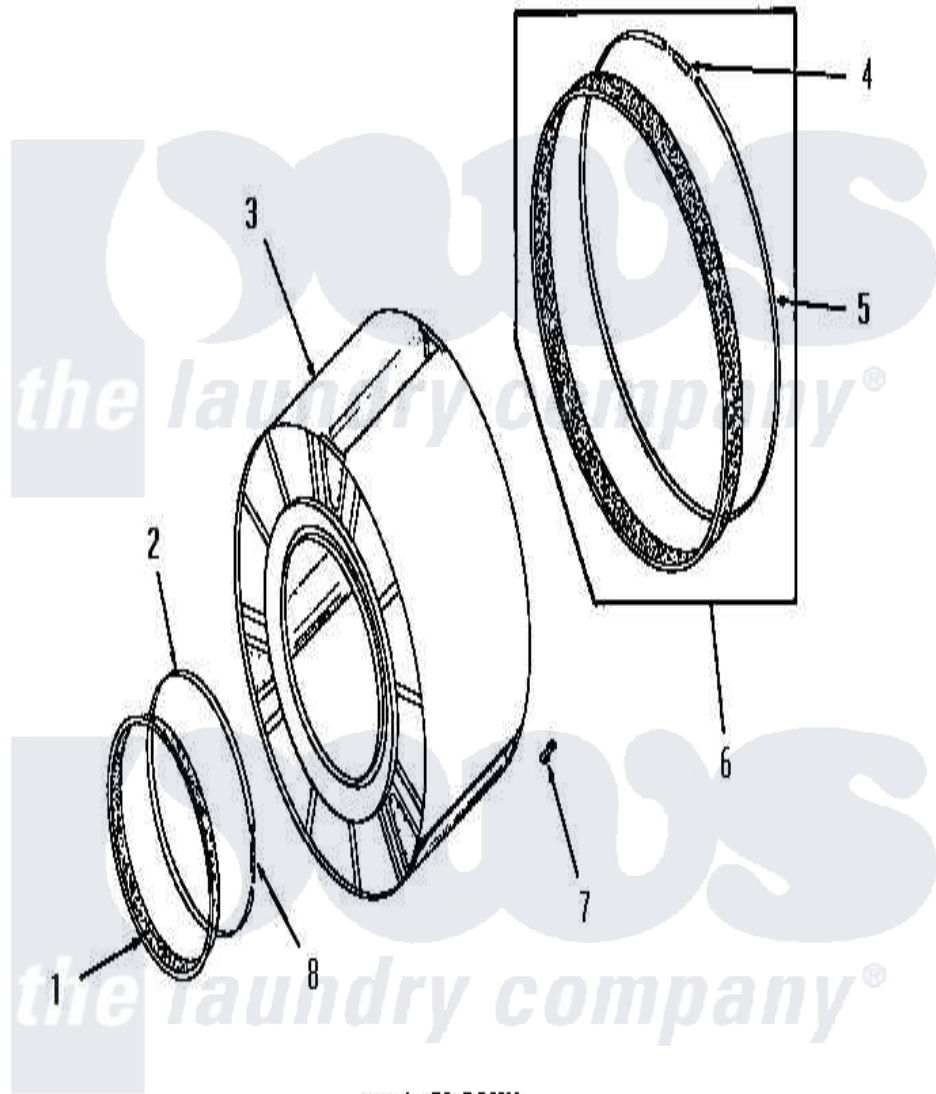

Amana DG3021 09 - CLOTHES DRUM

CLOTHES DRUM

Amana [Residential Amana DG3021 Washer Parts](#) Parts Diagram 09 - CLOTHES DRUM
 Click on the part number to view part

Item	Original Part Number	Replaced By	Status	Part Description
1	51881			Seal, Front
2	50169			Strap, Retainer
3	53137	53137ENG		50/50 Solder
4	52310			Spring
5	50781			Strap, Seal
6	51883A			Assembly, Seal
7	51201		Not Available	CLIP
8	50168			Spring